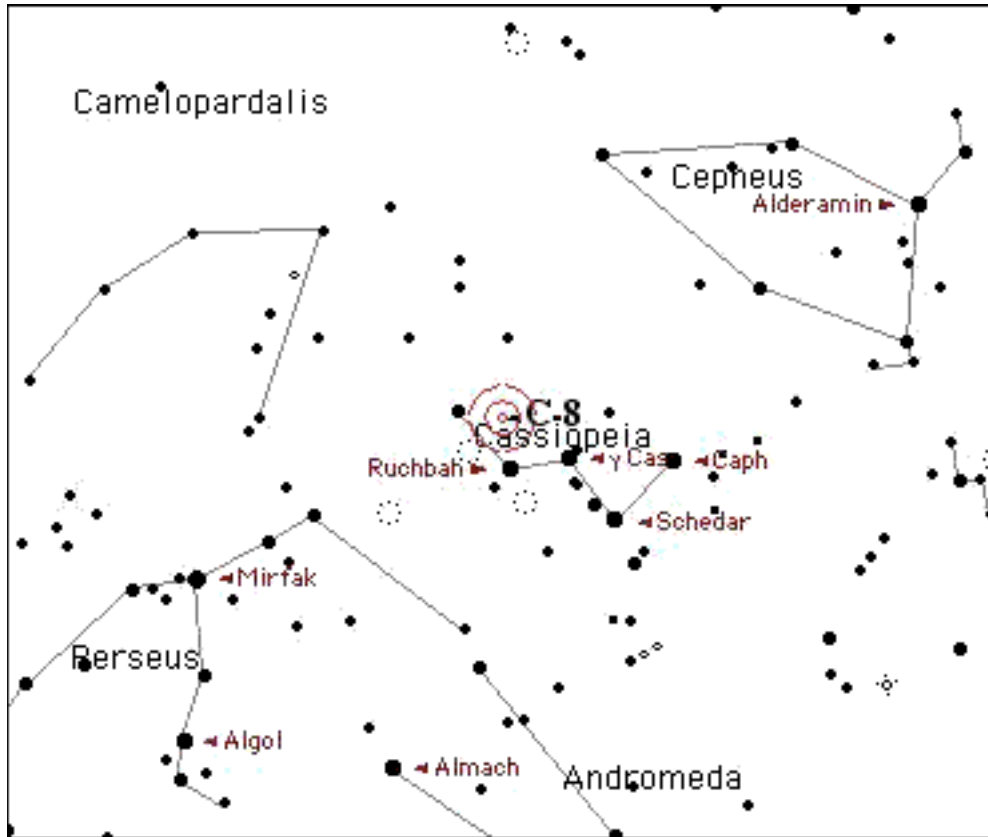

Caldwell# 008

Name/Designation C-8
NGC # 559

Seen? ☐
Date

Type Open Cluster
Constellation Cassiopeia

Hemisphere Northern
Season Winter

Magnitude 9.5 Size 4

RA 01 29.5 Dec +63 18

Sky Atlas 2000 page 1 Other Chart Page(s)

Description

Observing Notes

Viewing Time Comments

Observing Site

Equipment

Sky : Seeing Transparency

Comments

Star charts created by Starry Night Pro(TM) courtesy of Space.com Software