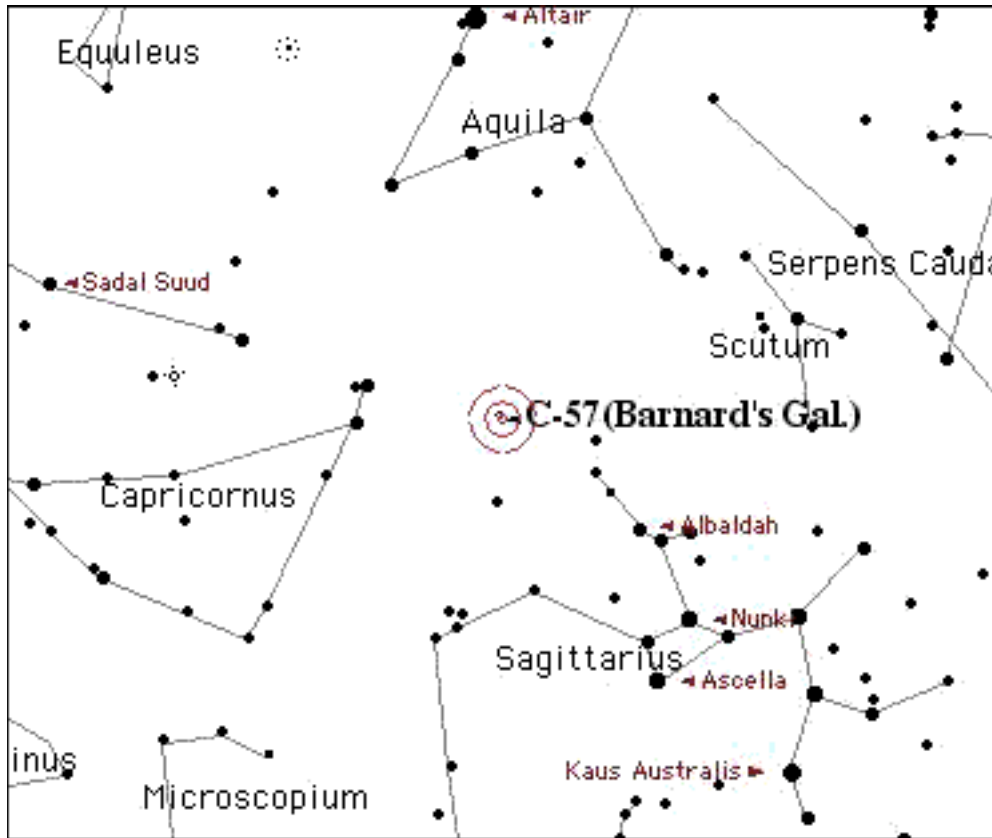

Caldwell# 057

Name/Designation C-57 (Barnard's Gal.)
NGC # 6822

Seen? ☐
Date

Type Galaxy
Constellation Sagittarius
Magnitude 8.8
RA 19 44.9

Hemisphere Either
Season Late Summer
Size 10 X 9
Dec -14 48

Sky Atlas 2000 page 22 **Other Chart Page(s)**

Description

Observing Notes

Viewing Time Comments

Observing Site

Equipment

Sky : Seeing **Transparency**

Comments

Star charts created by Starry Night Pro(TM) courtesy of Space.com Software