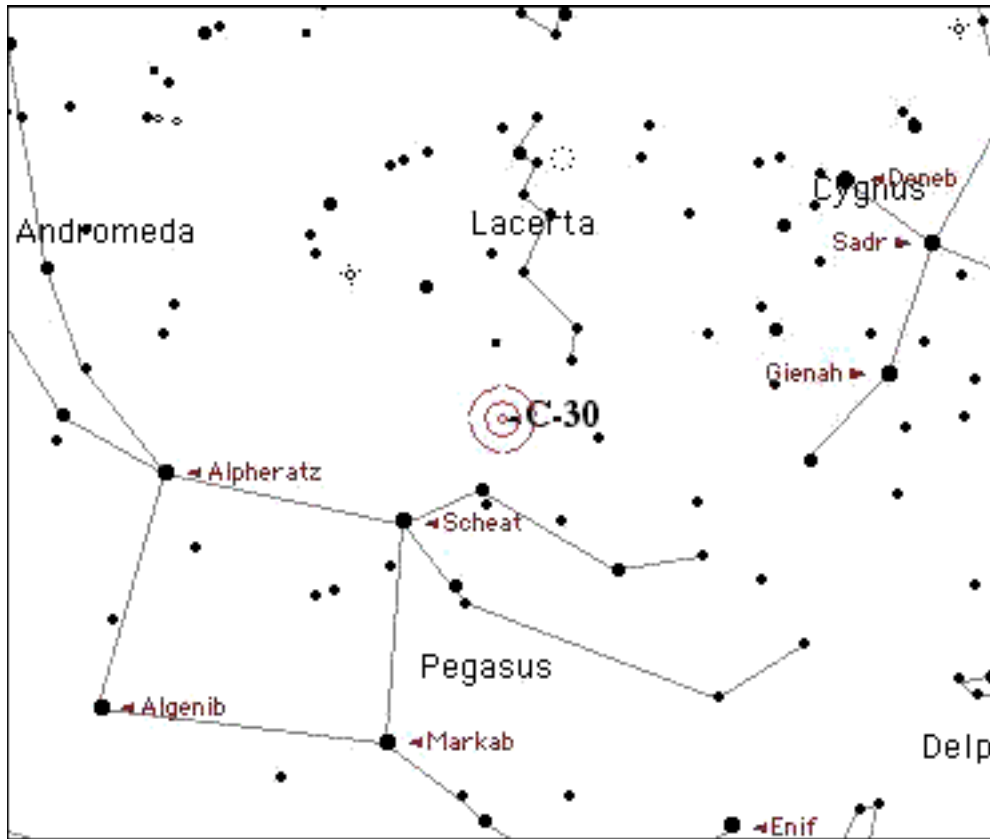

Caldwell# 030

Name/Designation C-30
NGC # 7331

Seen? ☐
Date

Type Galaxy
Constellation Pegasus
Magnitude 9.5   Size 11 X 4
RA 22 37.1   Dec +34 25

Hemisphere Either
Season Fall/Early Winter

Sky Atlas 2000 page 9   Other Chart Page(s)

Description

Observing Notes

Viewing Time Comments

Observing Site

Equipment

Sky : Seeing Transparency

Comments