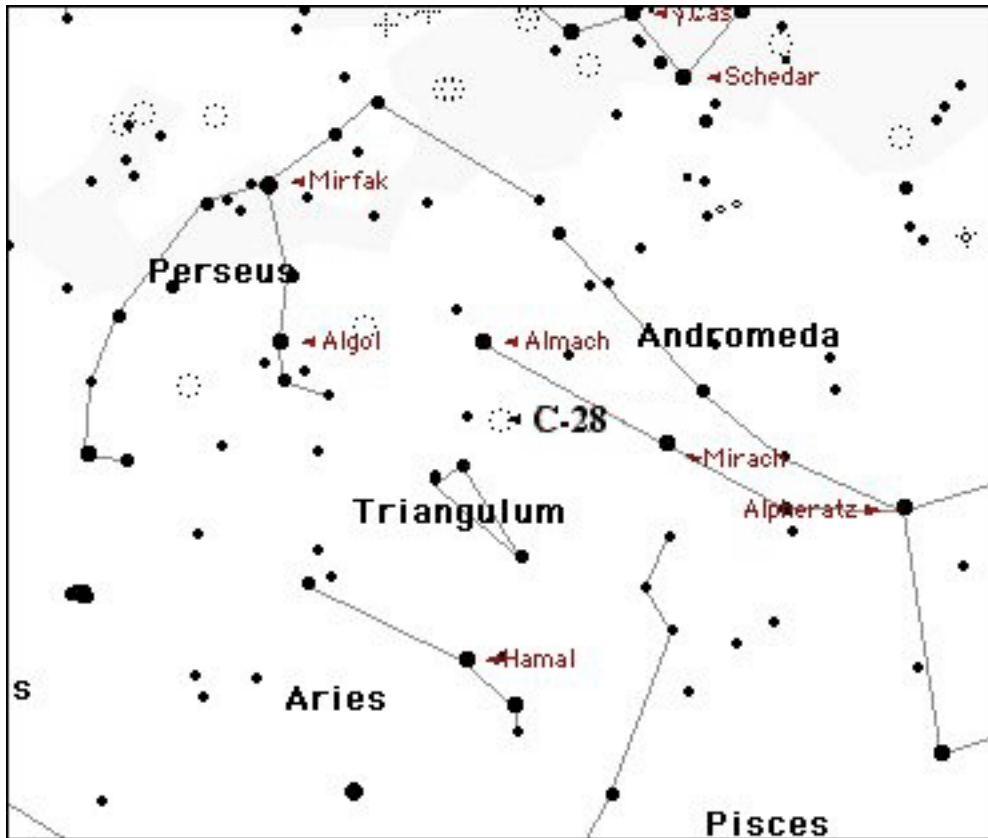

Caldwell# 028

Name/Designation C-28
NGC # 752

Seen? ☐
Date

Type Open Cluster
Constellation Andromeda
Hemisphere Either
Season Winter
Magnitude 5.7 Size 50
RA 01 57.8 Dec +37 41

Sky Atlas 2000 page 4 Other Chart Page(s)
Description

Observing Notes

Viewing Time Comments

Observing Site

Equipment

Sky : Seeing Transparency

Comments

Star charts created by Starry Night Pro(TM) courtesy of Space.com Software