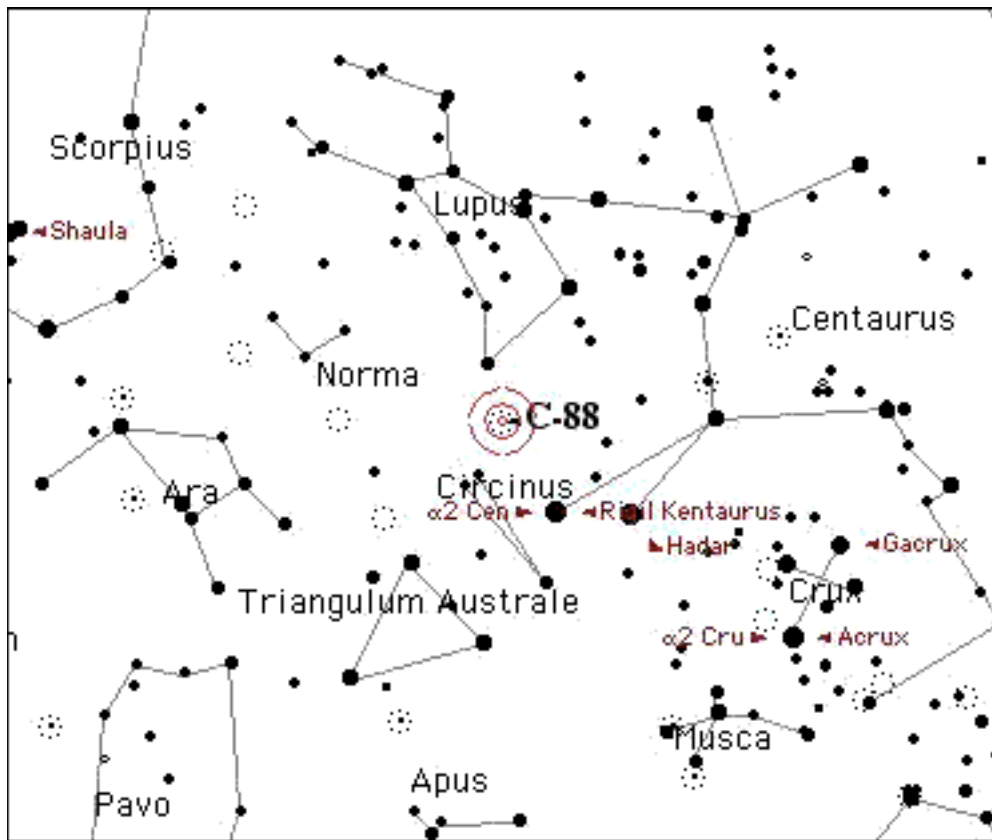

Caldwell# 088

Name/Designation C-88
NGC # 5823

Seen? ☐
Date

Type Open Cluster
Constellation Circinus
Magnitude 7.9 Size 10
RA 15 05.7 Dec -55 36

Hemisphere Southern
Season Late Spring

Sky Atlas 2000 page 25 Other Chart Page(s)

Description

Observing Notes

Viewing Time Comments

Observing Site

Equipment

Sky : Seeing Transparency

Comments

Star charts created by Starry Night Pro(TM) courtesy of Space.com Software