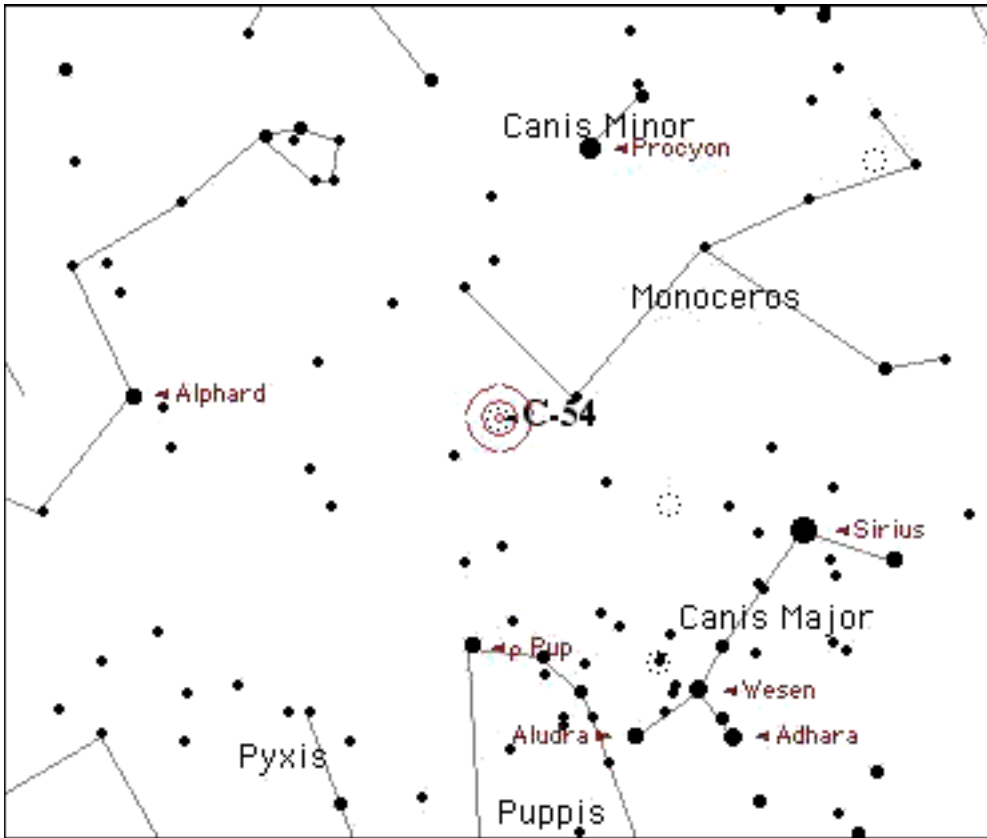

Star charts created by Starry Night Pro(TM) courtesy of Space.com Software