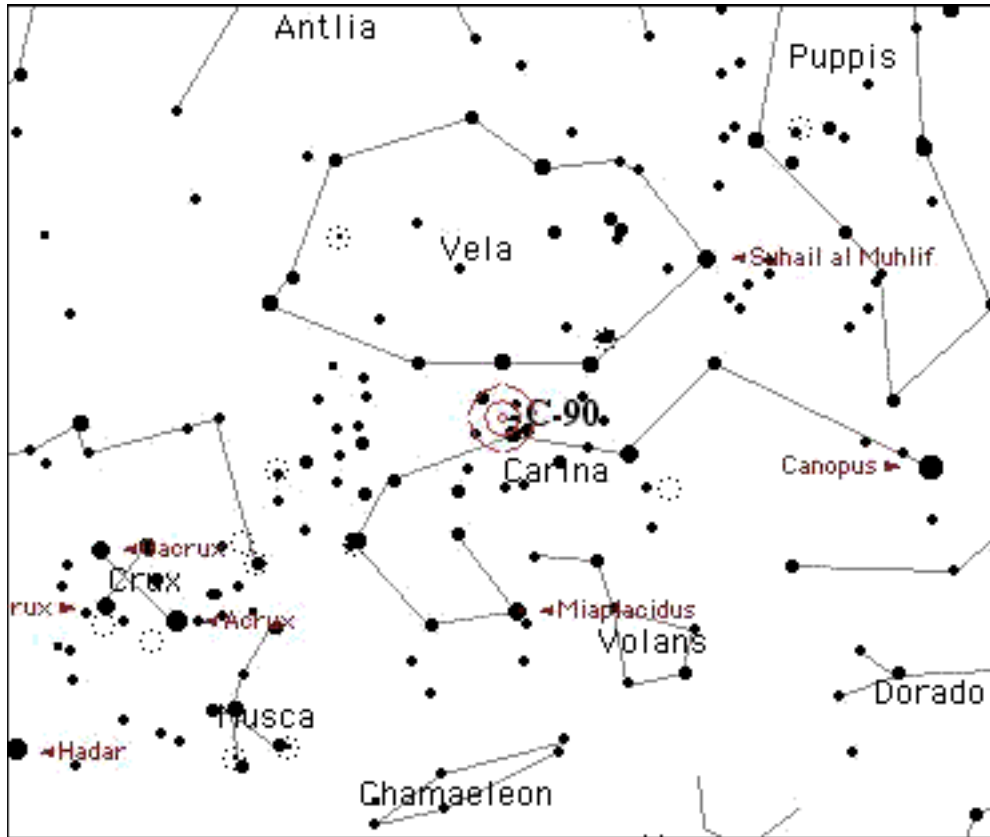

Caldwell# 090

Name/Designation C-90
NGC # 2867

Seen? ☐
Date

Type Planetary Nebula
Constellation Carina
Magnitude   Size 0.2
RA 09 21.4   Dec -58 19

Hemisphere Southern
Season Winter

Sky Atlas 2000 page 25   Other Chart Page(s)

Description

Observing Notes

Viewing Time Comments

Observing Site

Equipment

Sky : Seeing Transparency

Comments

Star charts created by Starry Night Pro(TM) courtesy of Space.com Software