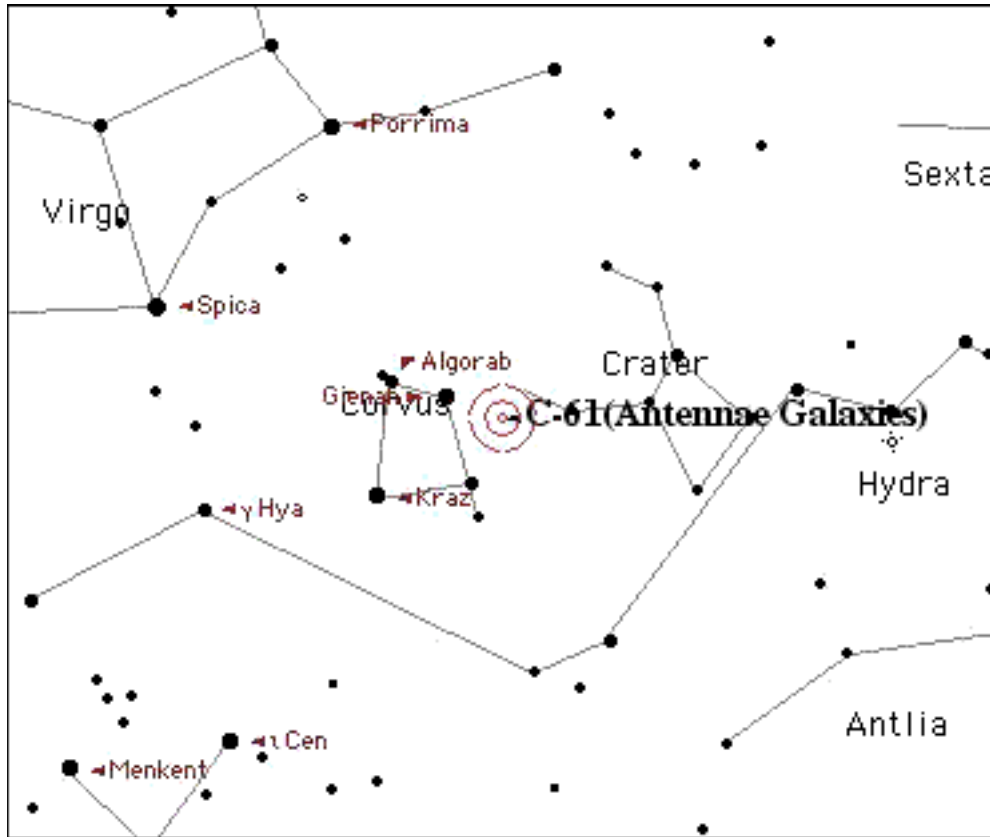

Sky Atlas 2000 page 21 **Other Chart Page(s)**
Description