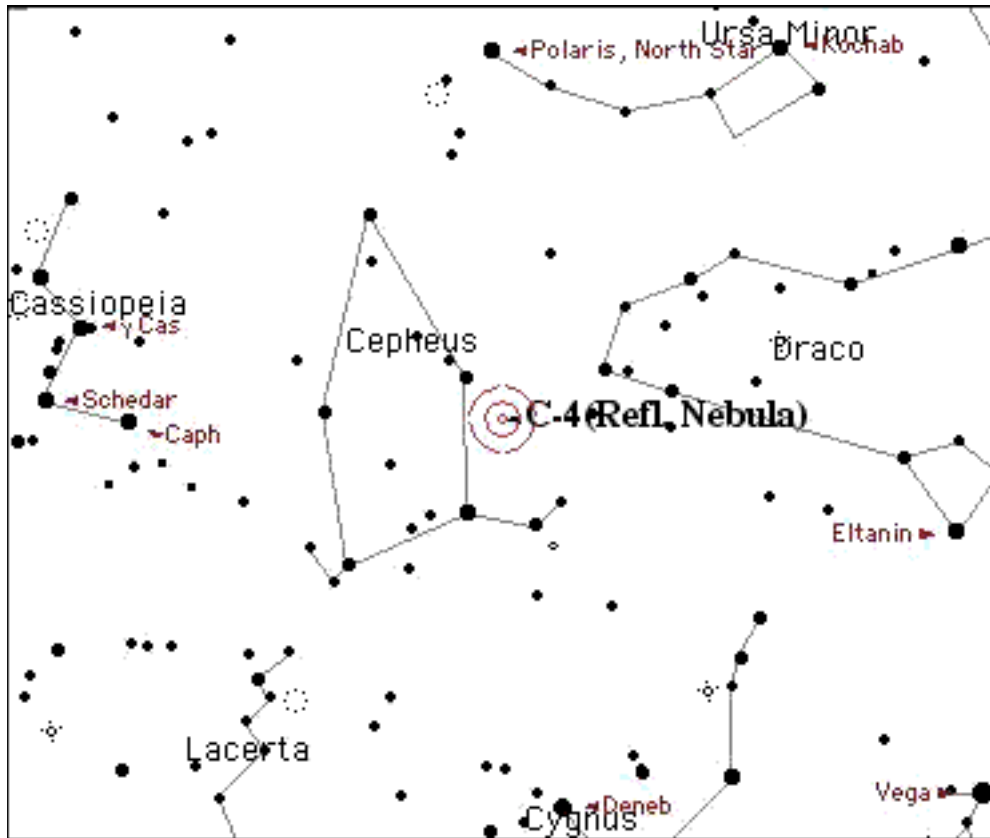

Comments

Star charts created by Starry Night Pro(TM) courtesy of Space.com Software

Caldwell# 005

Name/Designation C-5
NGC # IC 342

Seen?
Date

Type Galaxy
Constellation Camelopardalis

Hemisphere Northern
Season Fall/Early Winter