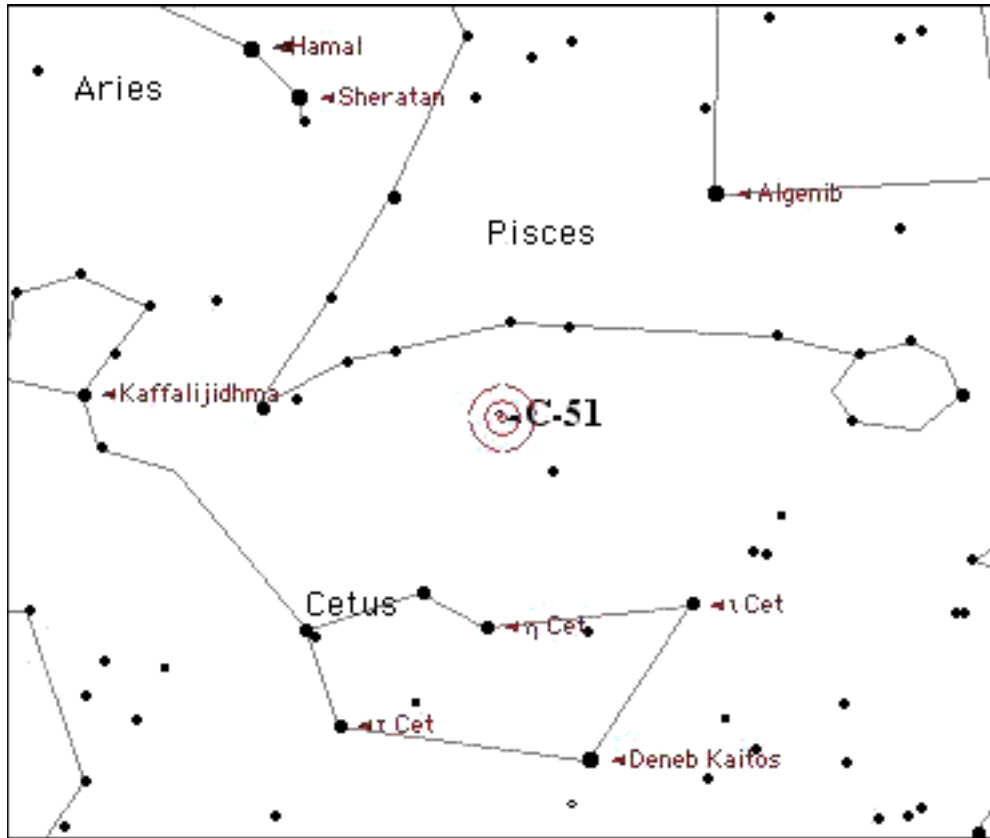

Caldwell# 051

Name/Designation C-51
NGC # IC 1613

Seen? ☐
Date

Type Galaxy Hemisphere Either
Constellation Cetus Season Fall/Early Winter
Magnitude 9.3 Size 12 X 11
RA 01 04.8 Dec +02 07

Sky Atlas 2000 page 10 Other Chart Page(s)

Description

Observing Notes

Viewing Time Comments

Observing Site

Equipment

Sky : Seeing Transparency

Comments

Star charts created by Starry Night Pro(TM) courtesy of Space.com Software