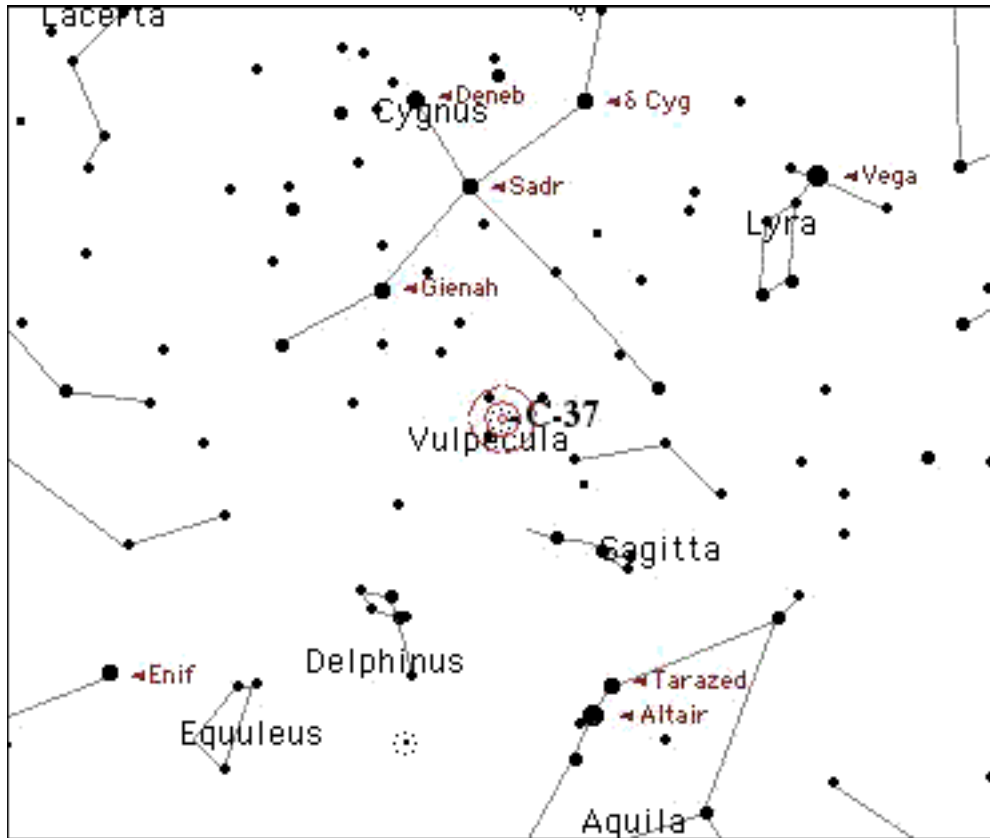

Caldwell# 037

Name/Designation C-37
NGC # 6885

Seen? ☐
Date

Type Open Cluster
Constellation Vulpecula
Magnitude 5.9 Size 7
RA 20 12.0 Dec +26 29

Hemisphere Northern
Season Fall/Early Winter

Sky Atlas 2000 page 9 Other Chart Page(s)

Description

Observing Notes

Viewing Time Comments

Observing Site

Equipment

Sky : Seeing Transparency

Comments

Star charts created by Starry Night Pro(TM) courtesy of Space.com Software