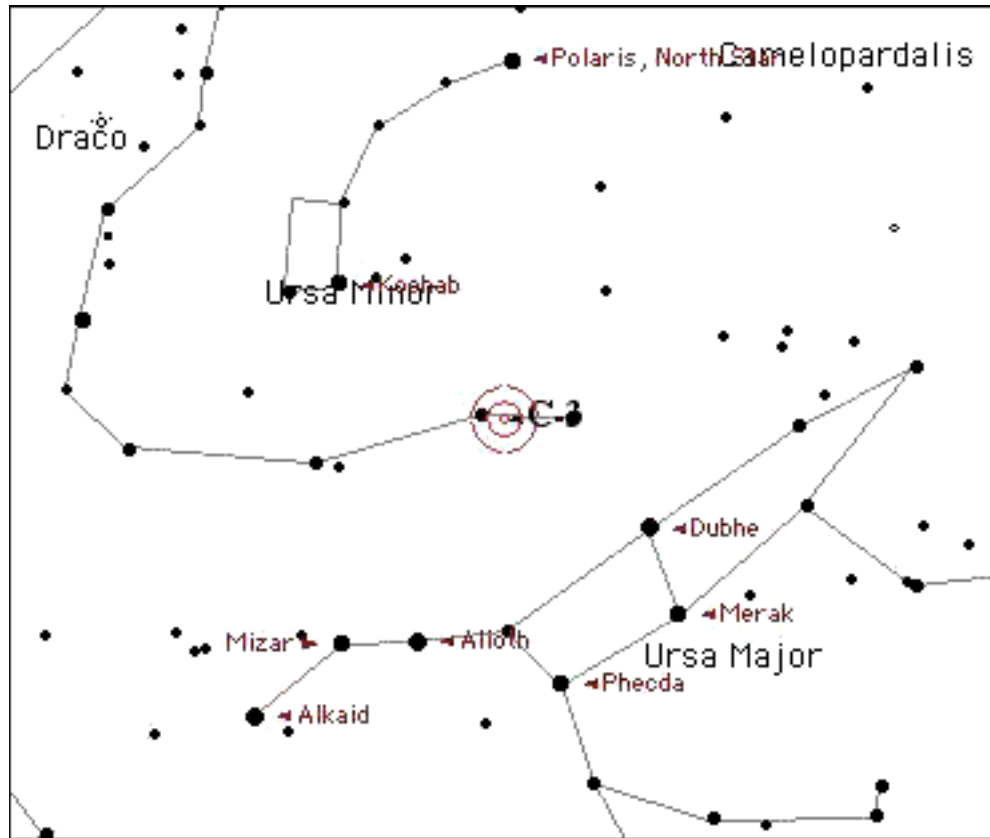

Star charts created by Starry Night Pro(TM) courtesy of Space.com Software

Caldwell# 004

Name/Designation C-4 (Refl. Nebula)
NGC # 7023

Seen?
Date

Type Diffuse Nebula
Constellation Cepheus

Hemisphere Northern
Season Fall/Early Winter