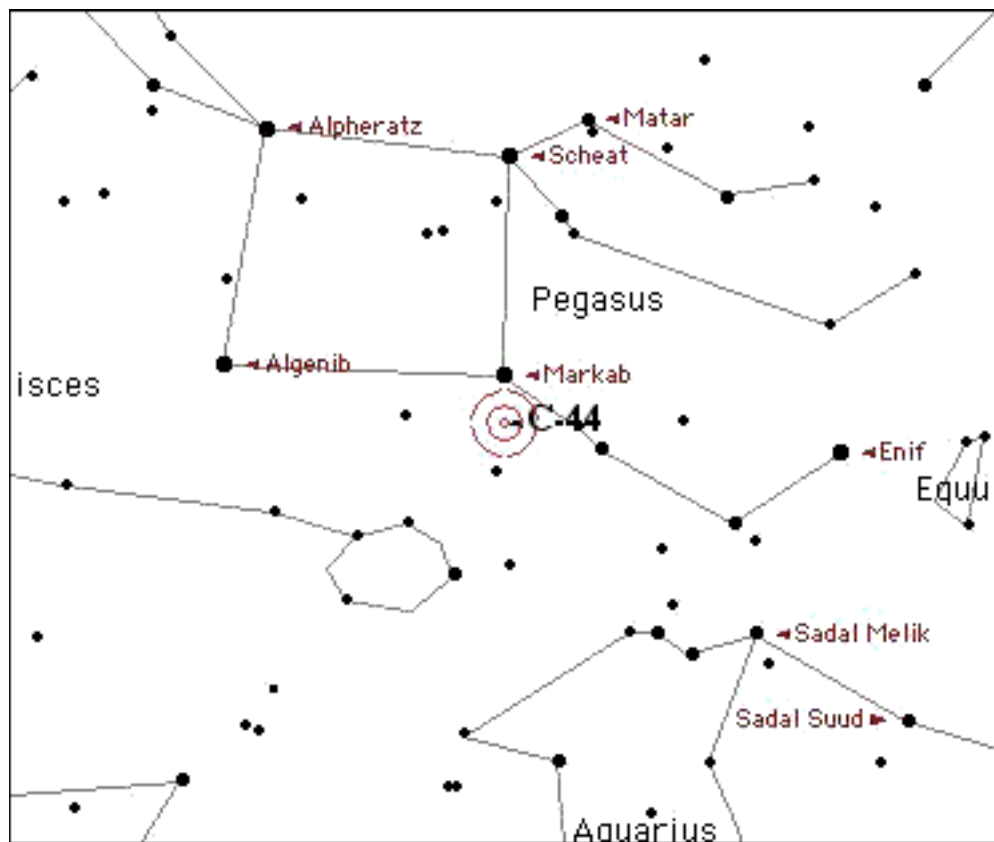

Caldwell# 044

Name/Designation C-44
NGC # 7479

Seen? ☐
Date

Type Galaxy Hemisphere Either
Constellation Pegasus Season Fall/Early Winter
Magnitude 11 Size 4 X 3
RA 23 04.9 Dec +12 19

Sky Atlas 2000 page 17 Other Chart Page(s)

Description

Observing Notes

Viewing Time Comments

Observing Site

Equipment

Sky : Seeing Transparency

Comments

Star charts created by Starry Night Pro(TM) courtesy of Space.com Software