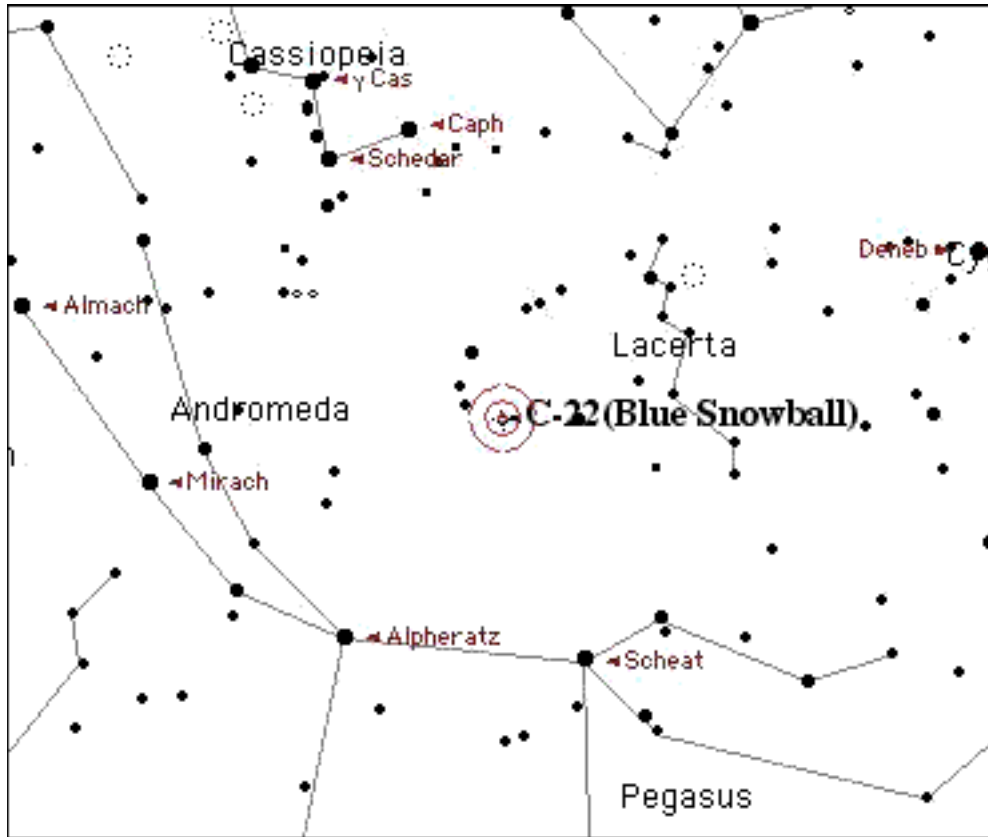

Star charts created by Starry Night Pro(TM) courtesy of Space.com Software