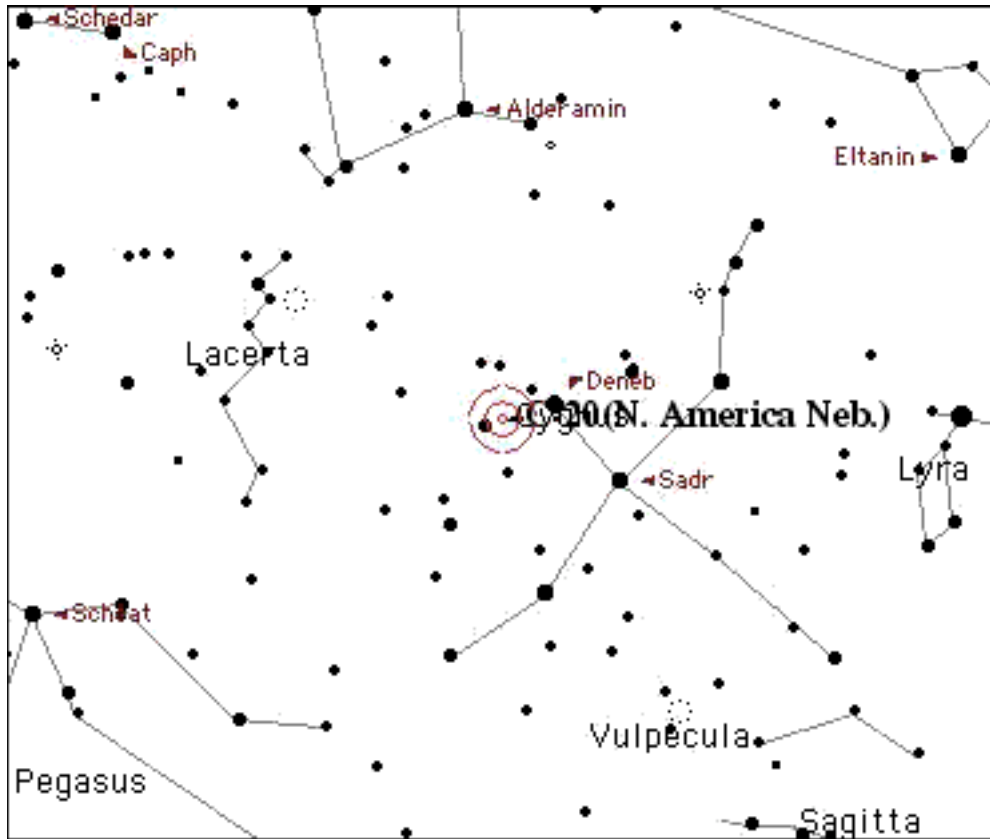

Caldwell# 020

Name/Designation
NGC #

C-20 (N. America Neb.)
7000

Seen? ☐
Date

Type Diffuse Nebula
Constellation Cygnus
Hemisphere Northern
Season Late Summer
Magnitude Size 120 X 100
RA 20 58.8 Dec +44 20

Sky Atlas 2000 page 9 Other Chart Page(s)

Description

Observing Notes

Viewing Time Comments

Observing Site

Equipment

Sky : Seeing Transparency

Comments

Star charts created by Starry Night Pro(TM) courtesy of Space.com Software