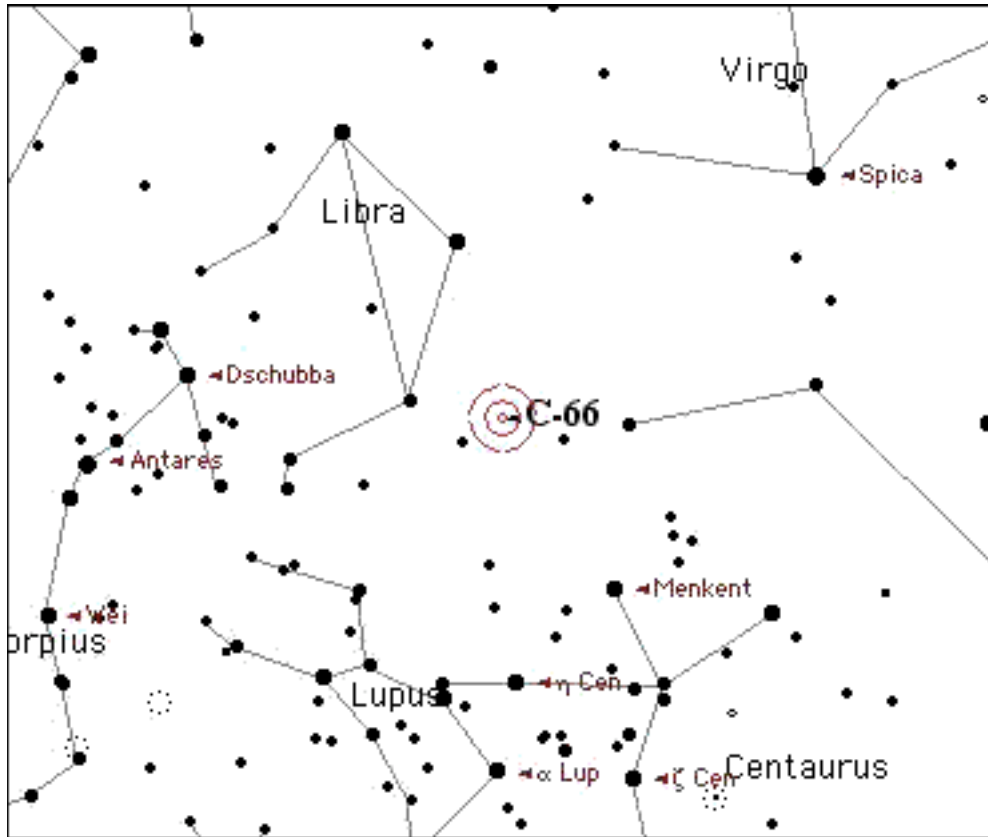

Caldwell# 066

Name/Designation C-66
NGC # 5694

Seen? ☐
Date

Type Globular Cluster
Constellation Hydra
Magnitude 10.2
RA 14 39.6

Size 3.6
Dec -26 32

Hemisphere Either
Season Early Spring

Sky Atlas 2000 page 21 Other Chart Page(s)

Description

Observing Notes

Viewing Time Comments

Observing Site

Equipment

Sky : Seeing Transparency

Comments

Star charts created by Starry Night Pro(TM) courtesy of Space.com Software