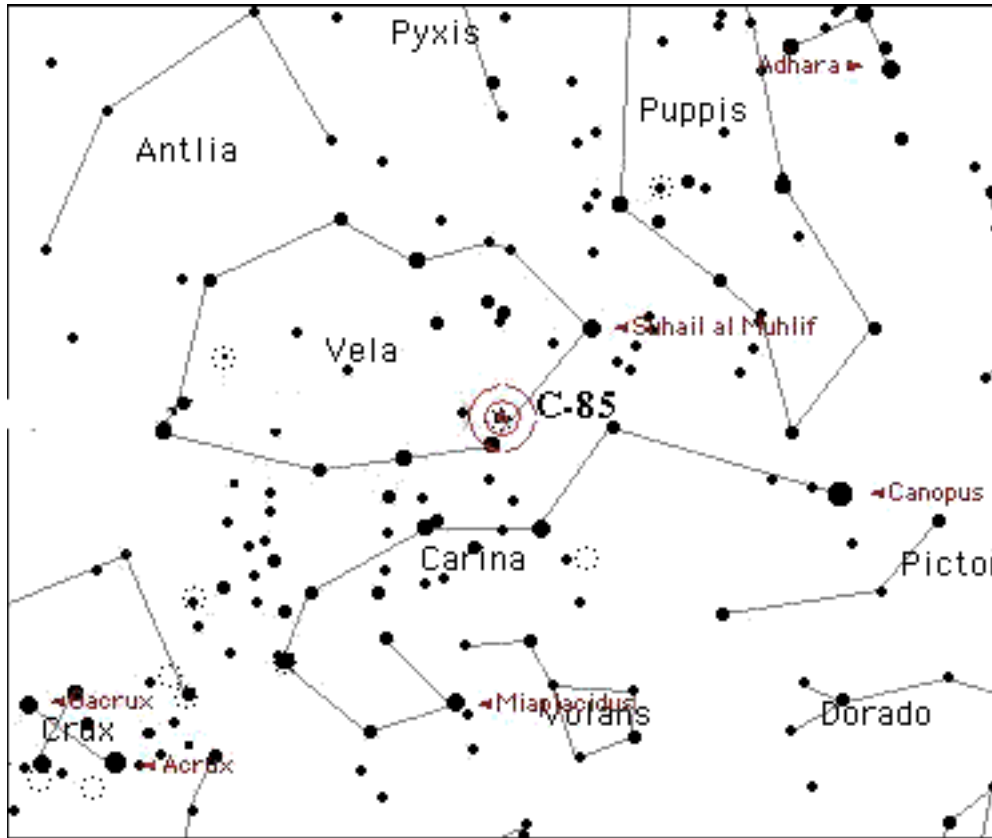

Star charts created by Starry Night Pro(TM) courtesy of Space.com Software

Caldwell# 086

Name/Designation C-86
NGC # 6397

Seen?
Date

Type Globular Cluster Hemisphere Southern
Constellation Ara Season Late Spring
Magnitude 5.6 Size 26
RA 17 40.7 Dec -53 40