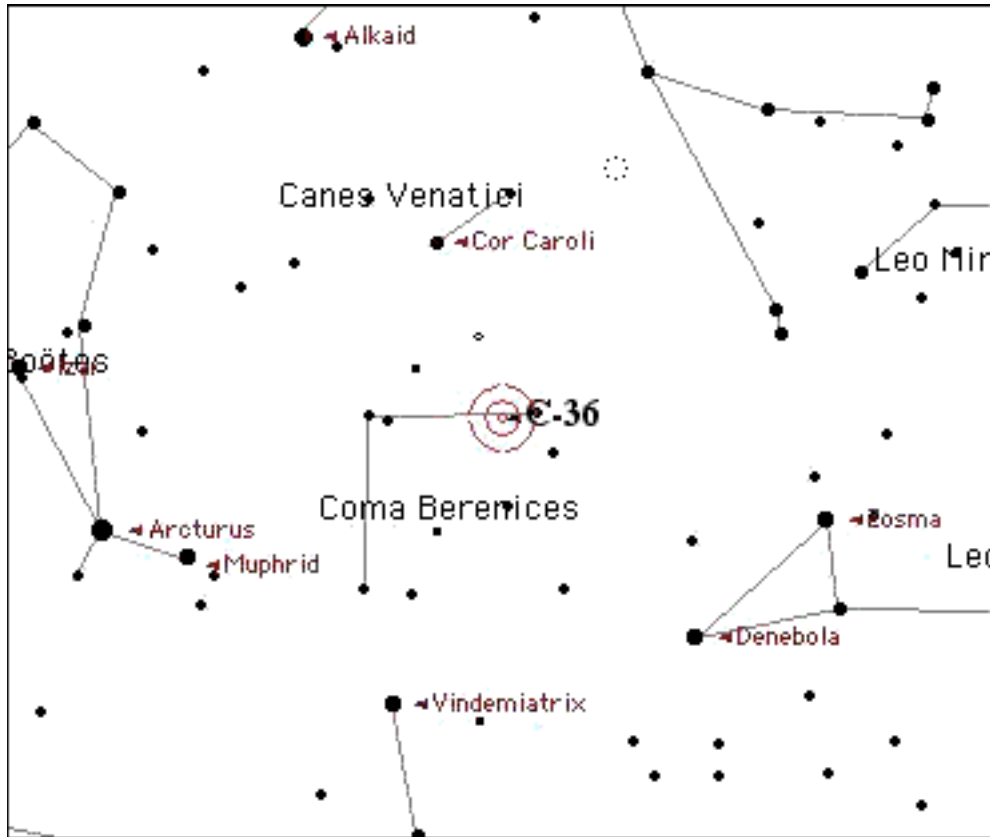

Comments

Star charts created by Starry Night Pro(TM) courtesy of Space.com Software

Caldwell# 037

Name/Designation C-37
NGC # 6885

Seen?
Date

Type Open Cluster
Constellation Vulpecula
Magnitude 5.9 Size 7
RA 20 12.0 Dec +26 29