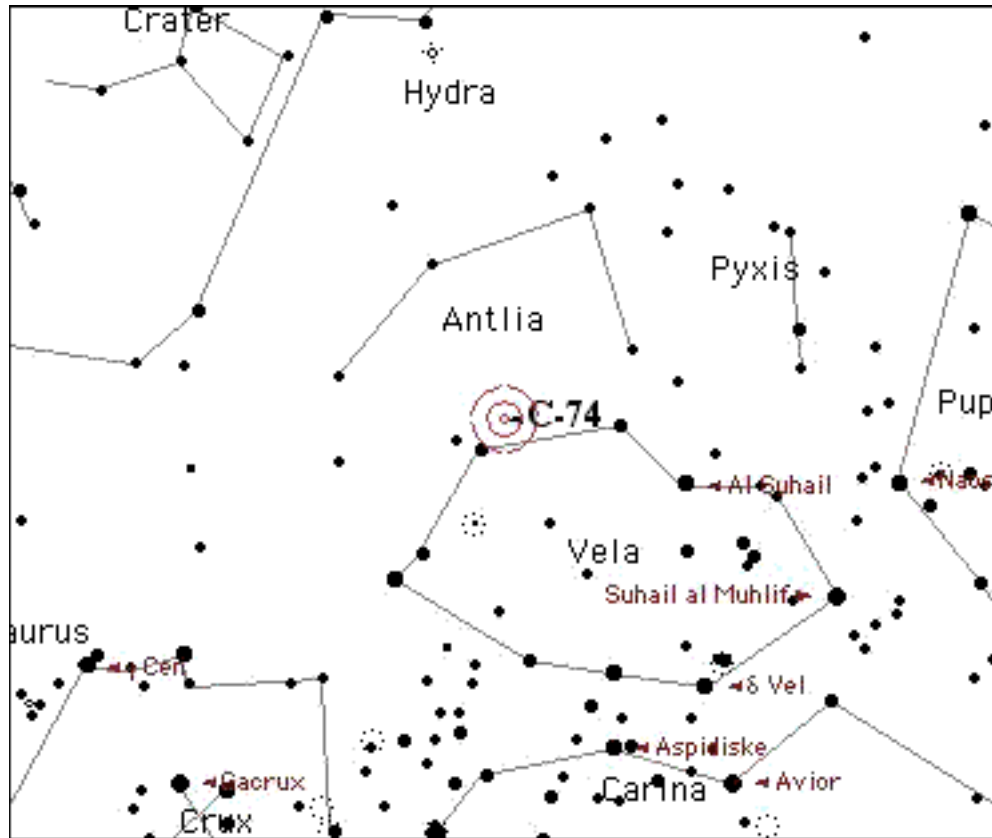

Caldwell# 074

Name/Designation C-74
NGC # 3132

Seen? ☐
Date

Type Planetary Nebula
Constellation Vela
Magnitude 9.4 Size 0.8
RA 10 07.7 Dec -40 26

Hemisphere Southern
Season Late Spring

Sky Atlas 2000 page 20 Other Chart Page(s)

Description

Observing Notes

Viewing Time Comments

Observing Site

Equipment

Sky : Seeing Transparency

Comments

Star charts created by Starry Night Pro(TM) courtesy of Space.com Software