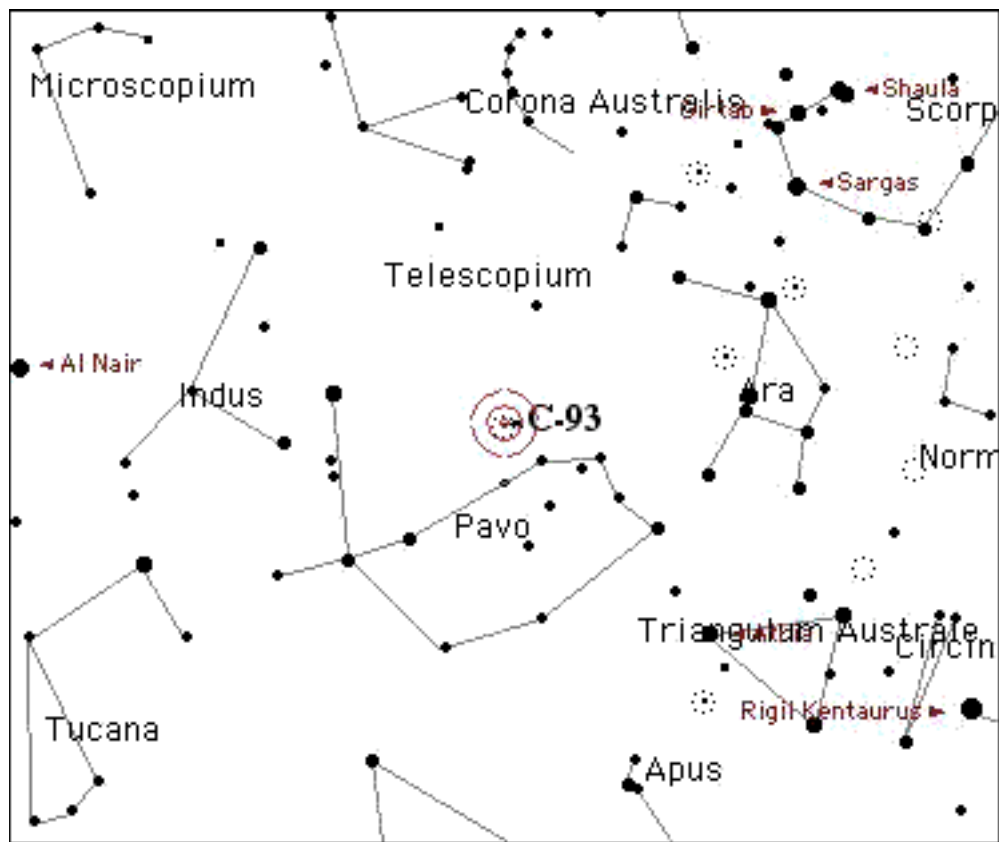

Caldwell# 093

Name/Designation C-93
NGC # 6752

Seen? ☐
Date

Type Globular Cluster
Constellation Pavo
Magnitude 5.4   *Size* 20
RA 19 10.9   *Dec* -59 59

Hemisphere Southern
Season Late Summer

Sky Atlas 2000 page 25   *Other Chart Page(s)*

Description

Observing Notes

Viewing Time Comments

Observing Site

Equipment

Sky : Seeing   *Transparency*

Comments

Star charts created by Starry Night Pro(TM) courtesy of Space.com Software