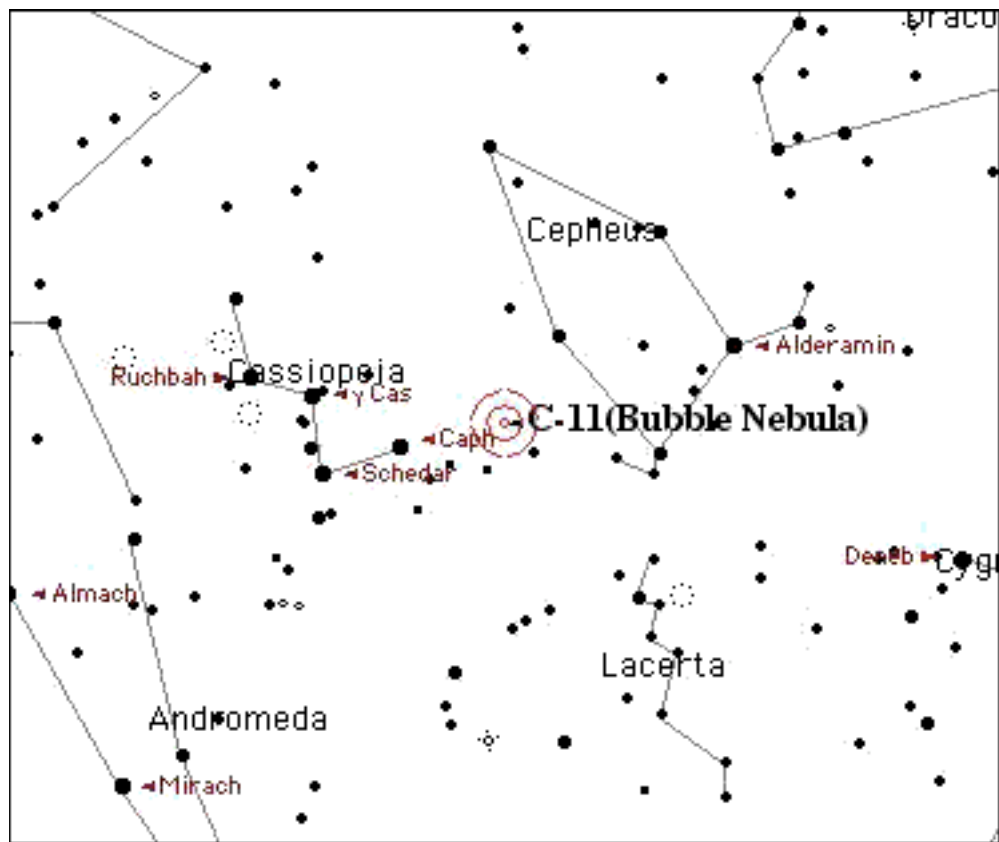

Star charts created by Starry Night Pro(TM) courtesy of Space.com Software

Caldwell# 012

Name/Designation C-12
NGC # 6946

Seen?
Date

Type Galaxy Hemisphere Northern
Constellation Cepheus Season Fall/Early Winter
Magnitude 8.9 Size 11 X 9
RA 20 34.8 Dec +60 09