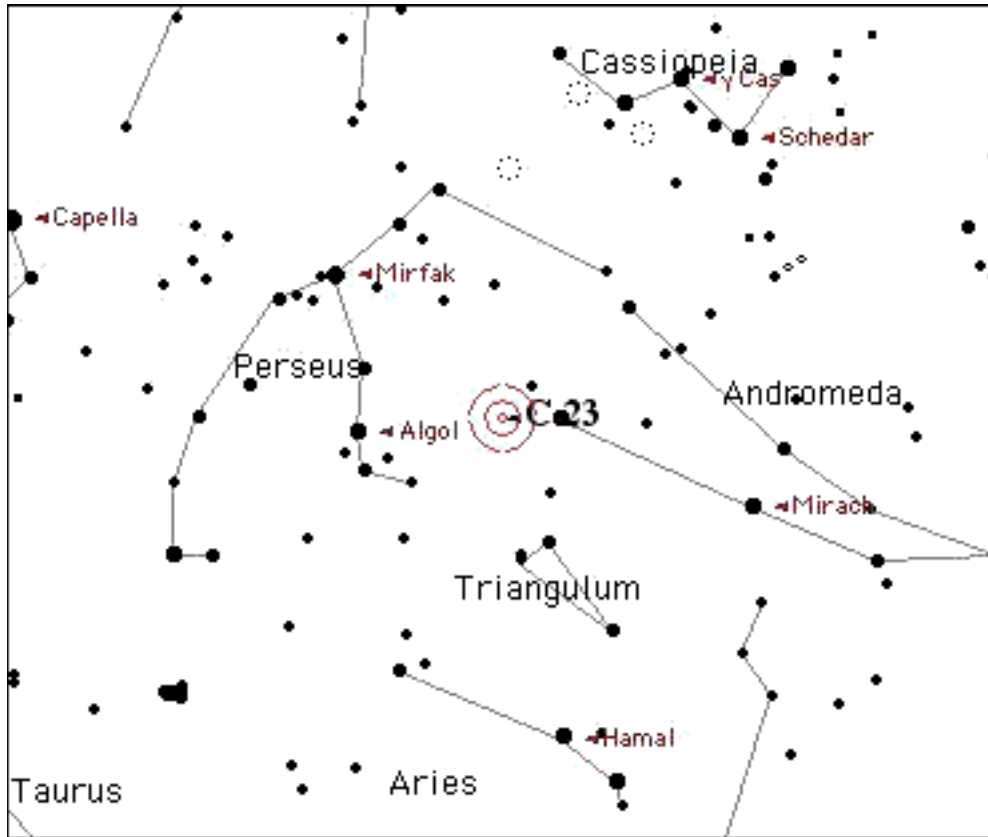

Star charts created by Starry Night Pro(TM) courtesy of Space.com Software

Caldwell# 024

Name/Designation C-24 (Perseus A)
NGC # 1275

Seen?
Date

Type Galaxy
Constellation Perseus
Magnitude 11.6
RA 03 19.8
Size 2.6 X 1
Dec +41 31