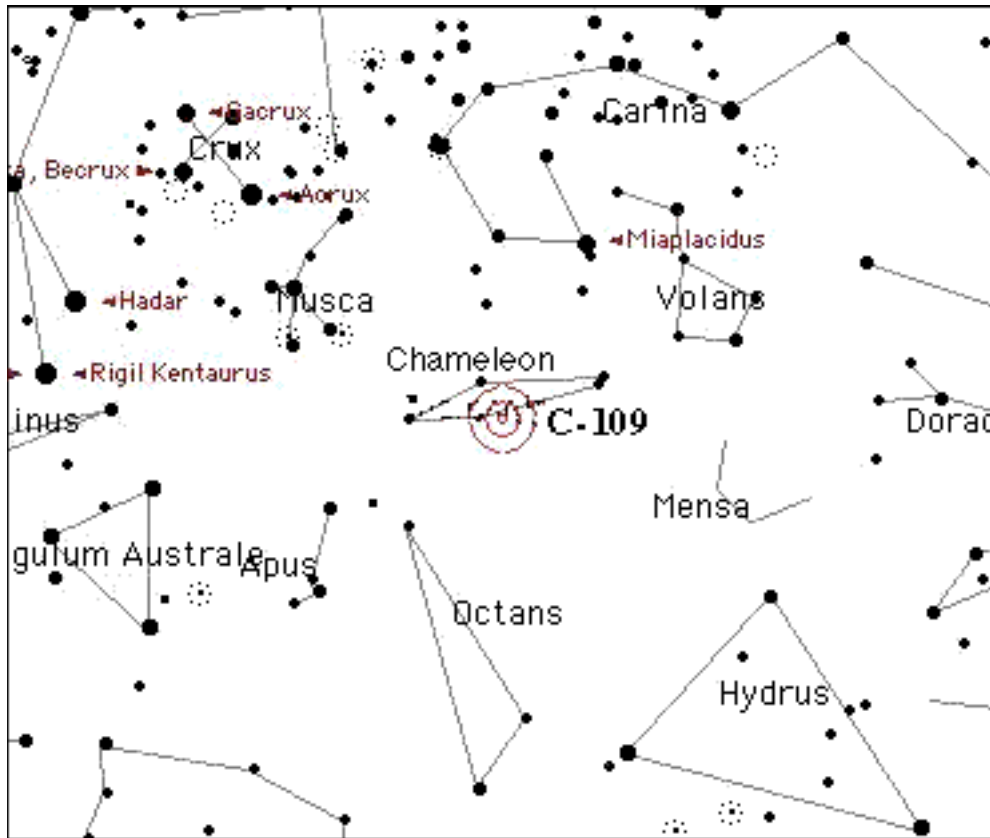

Caldwell# 109

Name/Designation C-109
NGC # 3195

Seen? ☐
Date

Type Planetary Nebula
Constellation Chamaeleon
Magnitude **Size** 0.6
RA 10 09.5 **Dec** -80 52

Hemisphere Southern
Season Early Spring

Sky Atlas 2000 page 25 **Other Chart Page(s)**

Description

Observing Notes

Viewing Time Comments

Observing Site

Equipment

Sky : Seeing **Transparency**

Comments

Star charts created by Starry Night Pro(TM) courtesy of Space.com Software