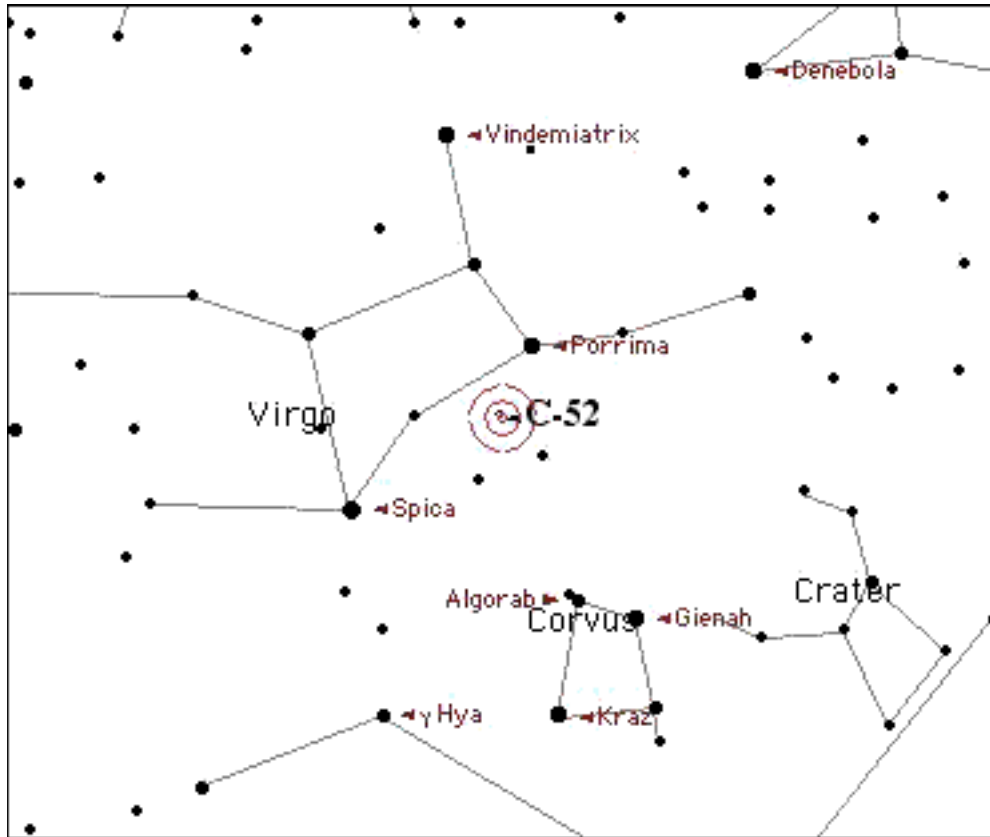

Observing Site

Equipment

Sky : Seeing Transparency

Comments

Star charts created by Starry Night Pro(TM) courtesy of Space.com Software

Caldwell# 053

Name/Designation C-52 (Spindle Galaxy)
NGC # 3115

Seen?
Date