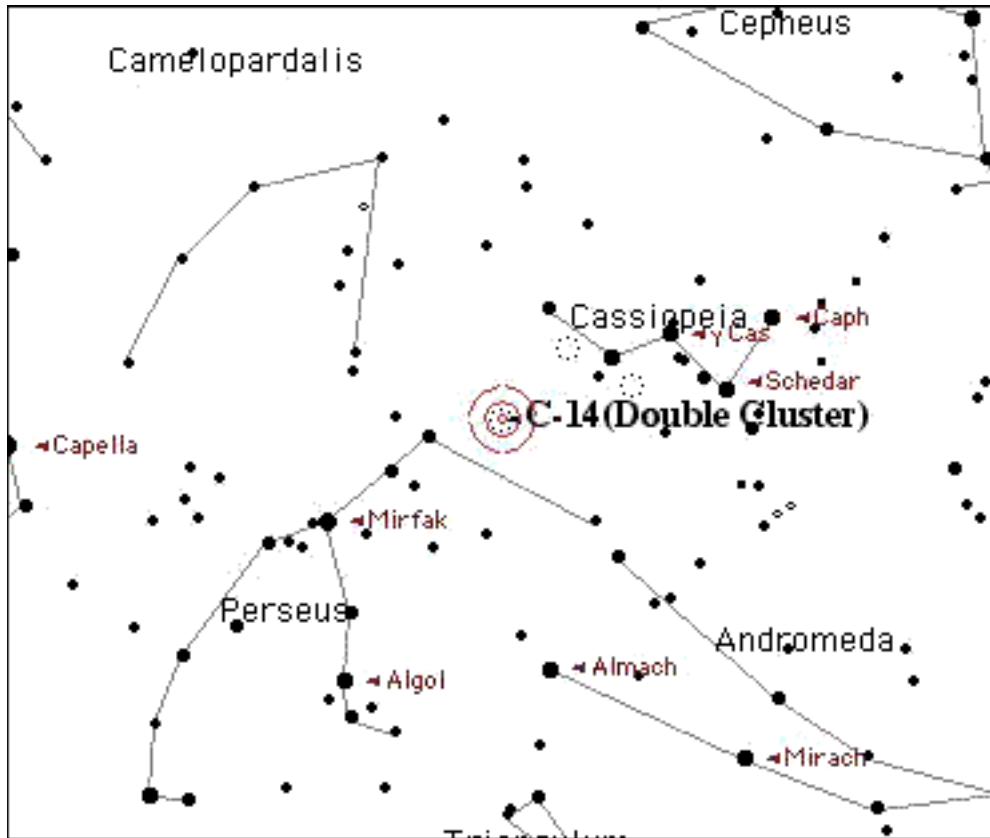

Star charts created by Starry Night Pro(TM) courtesy of Space.com Software