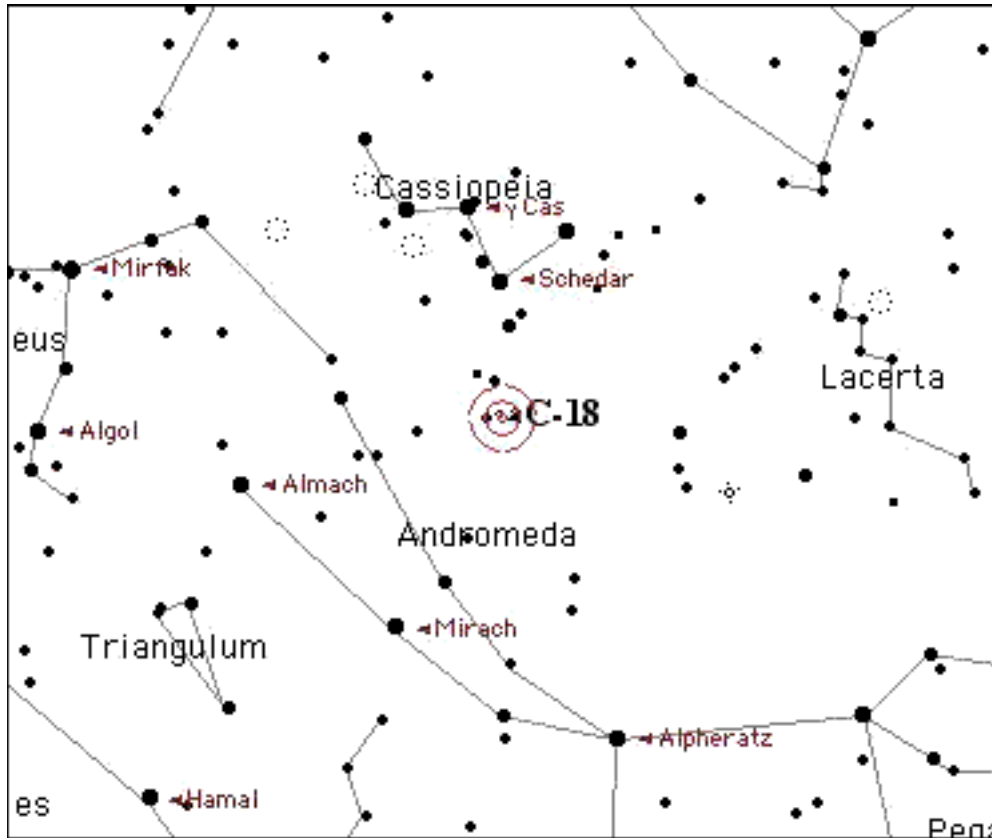

Sky : Seeing Transparency

Comments

Star charts created by Starry Night Pro(TM) courtesy of Space.com Software

Caldwell# 019

Name/Designation C-19 (Cocoon Nebula)
NGC # IC 5146

Seen?
Date

Type Diffuse Nebula *Hemisphere* Northern
Constellation Cygnus *Season* Late Summer
Magnitude *Size* 12 X 12
RA 21 53.5 *Dec* +47 16