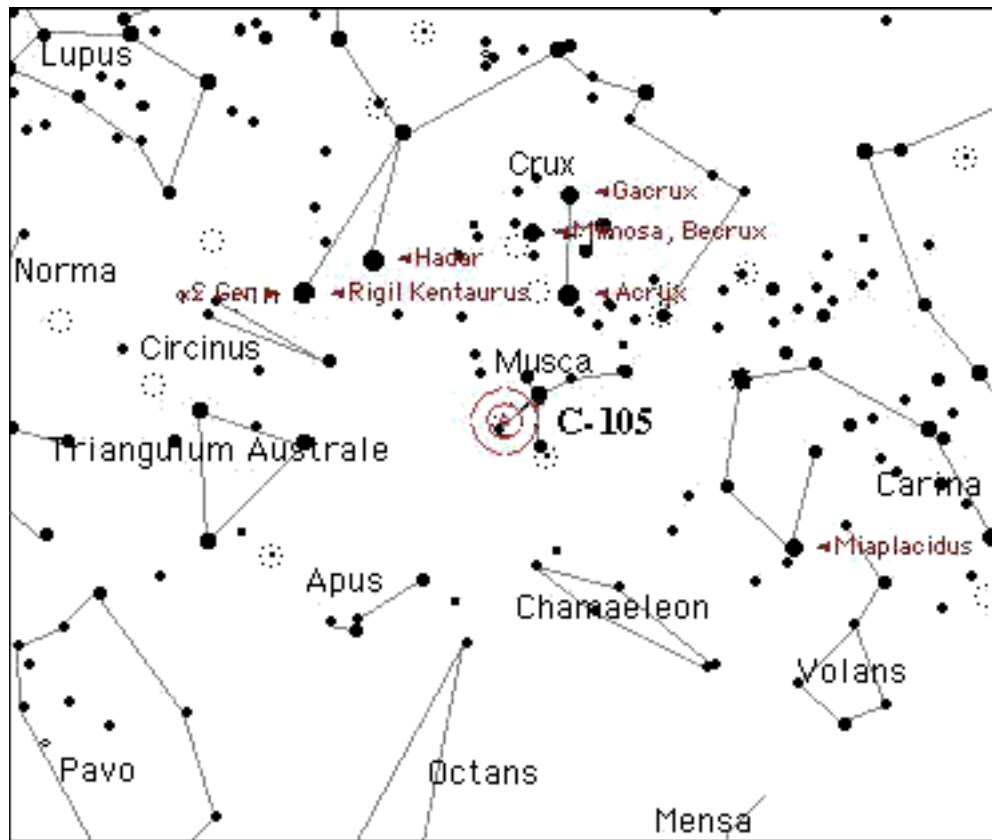

Star charts created by Starry Night Pro(TM) courtesy of Space.com Software

Caldwell# 106

Name/Designation C-106 (47 Tucanae)
NGC # 104

Seen?
Date

Type Globular Cluster
Constellation Tucana

Hemisphere Southern
Season Fall/Early Winter