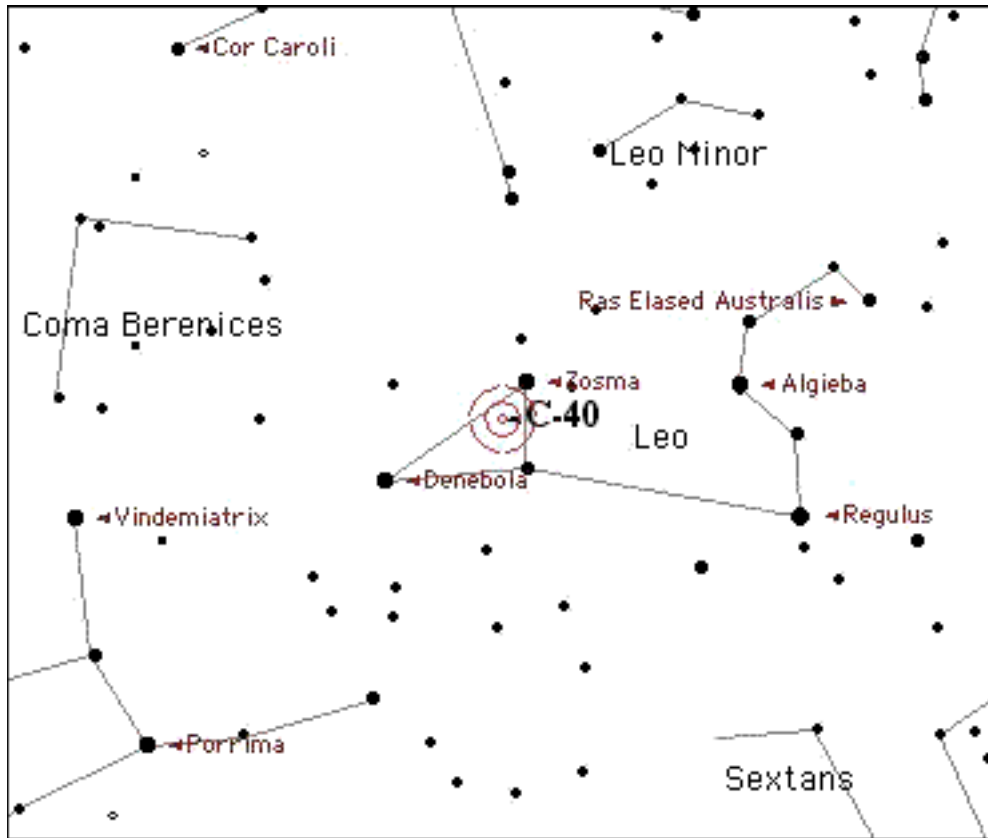

Caldwell# 040

Name/Designation C-40
NGC # 3626

Seen? ☐
Date

Type Galaxy
Constellation Leo
Magnitude 10.9 Size 3 X 2
RA 11 20.1 Dec +18 21

Hemisphere Either
Season Late Spring

Sky Atlas 2000 page 6 Other Chart Page(s)

Description

Observing Notes

Viewing Time Comments

Observing Site

Equipment

Sky : Seeing Transparency

Comments

Star charts created by Starry Night Pro(TM) courtesy of Space.com Software