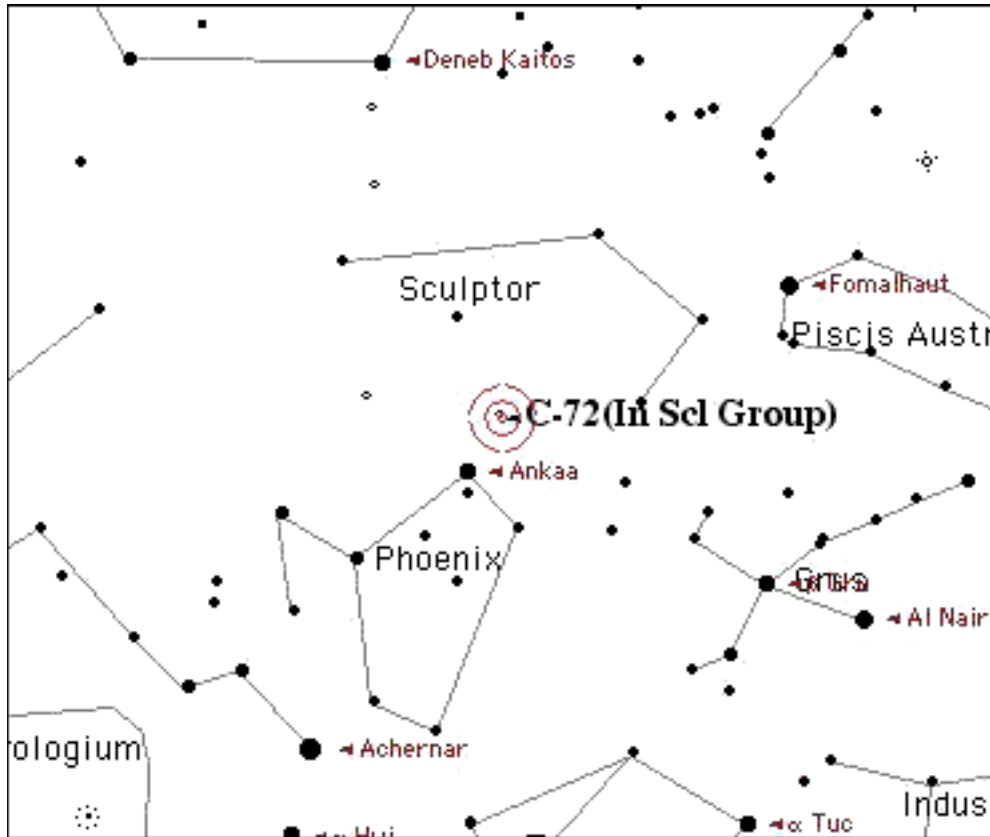

Caldwell# 072

Name/Designation C-72 (In Sculptor Group)
NGC # 55

Seen? ☐
Date

Type Galaxy
Constellation Sculptor
Magnitude 7.9
RA 00 14.9
Hemisphere Either
Season Fall/Early Winter
Size 32 X 6
Dec -39 11

Sky Atlas 2000 page 18 **Other Chart Page(s)**

Description

Observing Notes

Viewing Time Comments

Observing Site

Equipment

Sky : Seeing **Transparency**

Comments

Star charts created by Starry Night Pro(TM) courtesy of Space.com Software