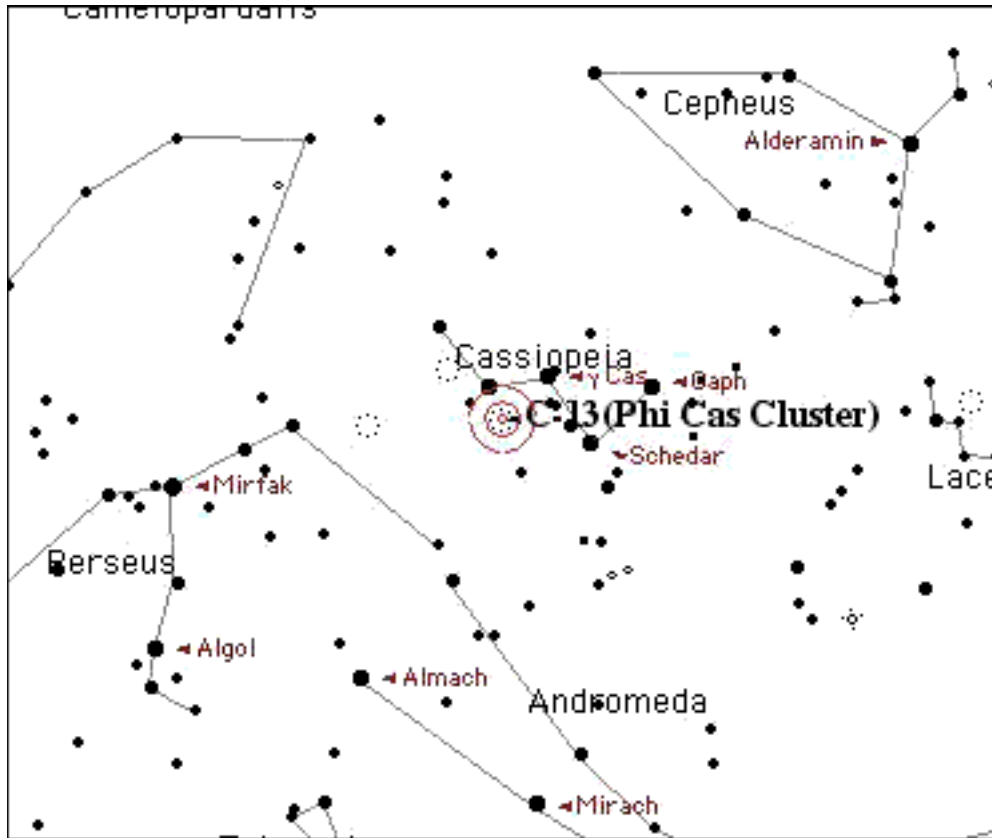

Comments

Star charts created by Starry Night Pro(TM) courtesy of Space.com Software

Caldwell# 014

Name/Designation C-14 (Double Cluster)
NGC # 869/884

Seen?
Date

Type Open Cluster
Constellation Perseus
Magnitude 4.3
RA 02 20.0
Size 30 and 30
Dec +57 08
Hemisphere Either
Season Winter