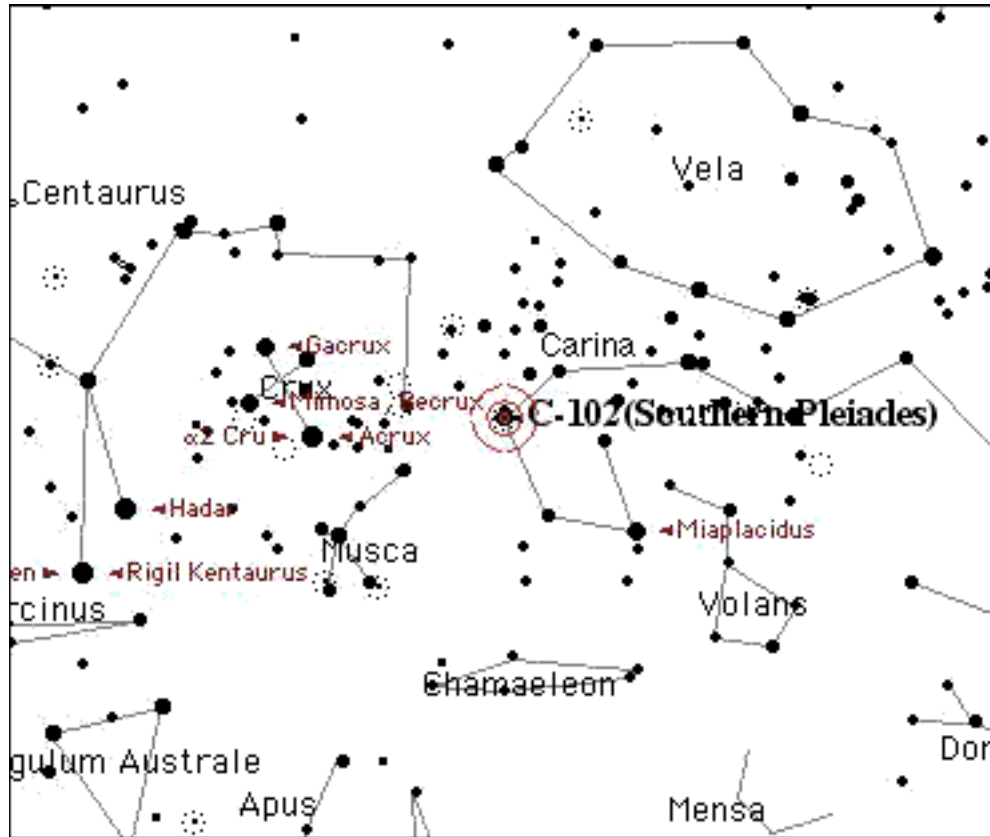

Caldwell# 102

Name/Designation C-102 (Southern Pleiades)
NGC # IC 2602

Seen? ☐
Date

Type Open Cluster
Constellation Carina
Magnitude 1.9   **Size** 50
RA 10 43.2   **Dec** -64 24

Hemisphere Southern
Season Winter

Sky Atlas 2000 page 25   **Other Chart Page(s)**

Description

Observing Notes

Viewing Time Comments

Observing Site

Equipment

Sky : Seeing   **Transparency**

Comments

Star charts created by Starry Night Pro(TM) courtesy of Space.com Software