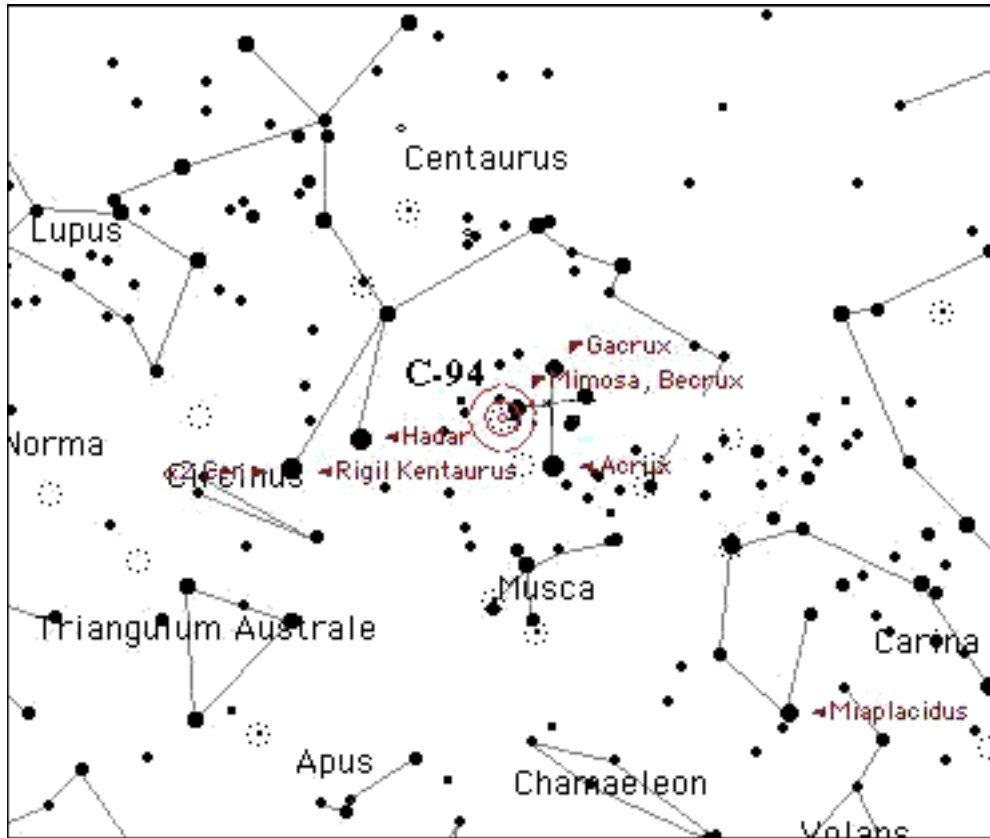

Comments

Star charts created by Starry Night Pro(TM) courtesy of Space.com Software

Caldwell# 095

Name/Designation C-95
NGC # 6025

Seen?
Date

Type Open Cluster
Constellation Triangulum Australe
Magnitude 5.1 *Size* 12
RA 16 03.7 *Dec* -60 30