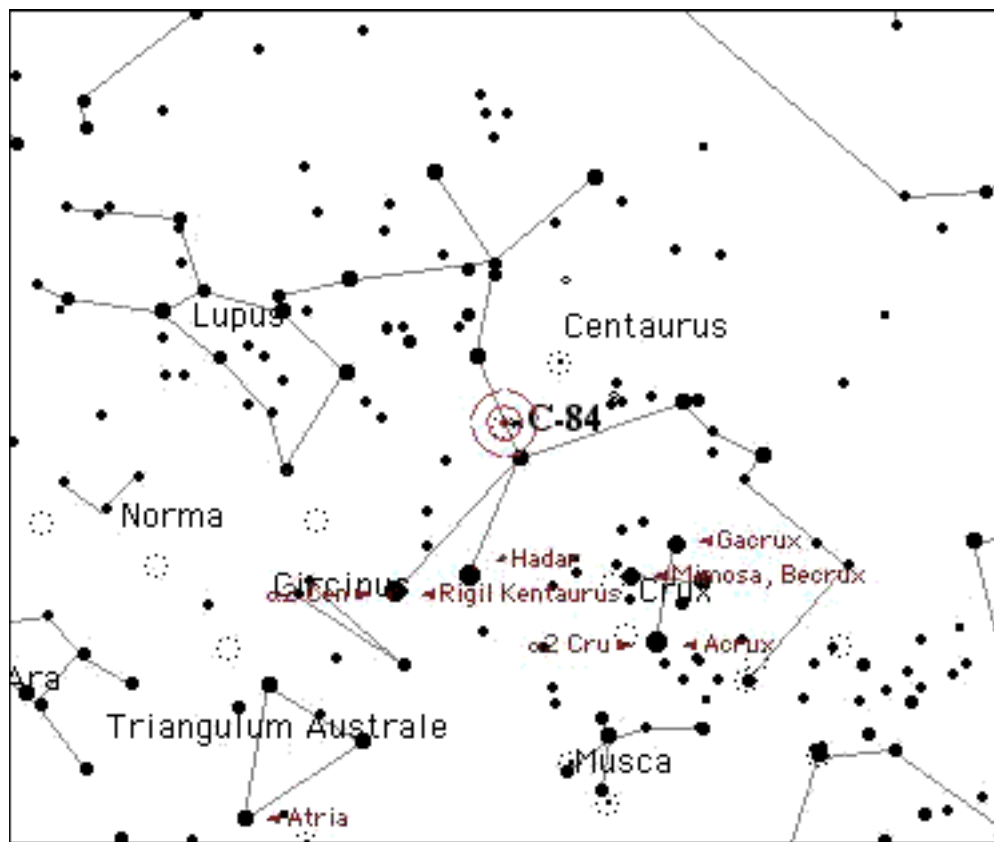

Caldwell# 084

Name/Designation C-84
NGC # 5286

Seen? ☐
Date

Type Globular Cluster
Constellation Centaurus
Magnitude 7.6 Size 9
RA 13 46.4 Dec -51 22

Hemisphere Southern
Season Late Spring

Sky Atlas 2000 page 21 Other Chart Page(s)

Description

Observing Notes

Viewing Time Comments

Observing Site

Equipment

Sky : Seeing Transparency

Comments

Star charts created by Starry Night Pro(TM) courtesy of Space.com Software