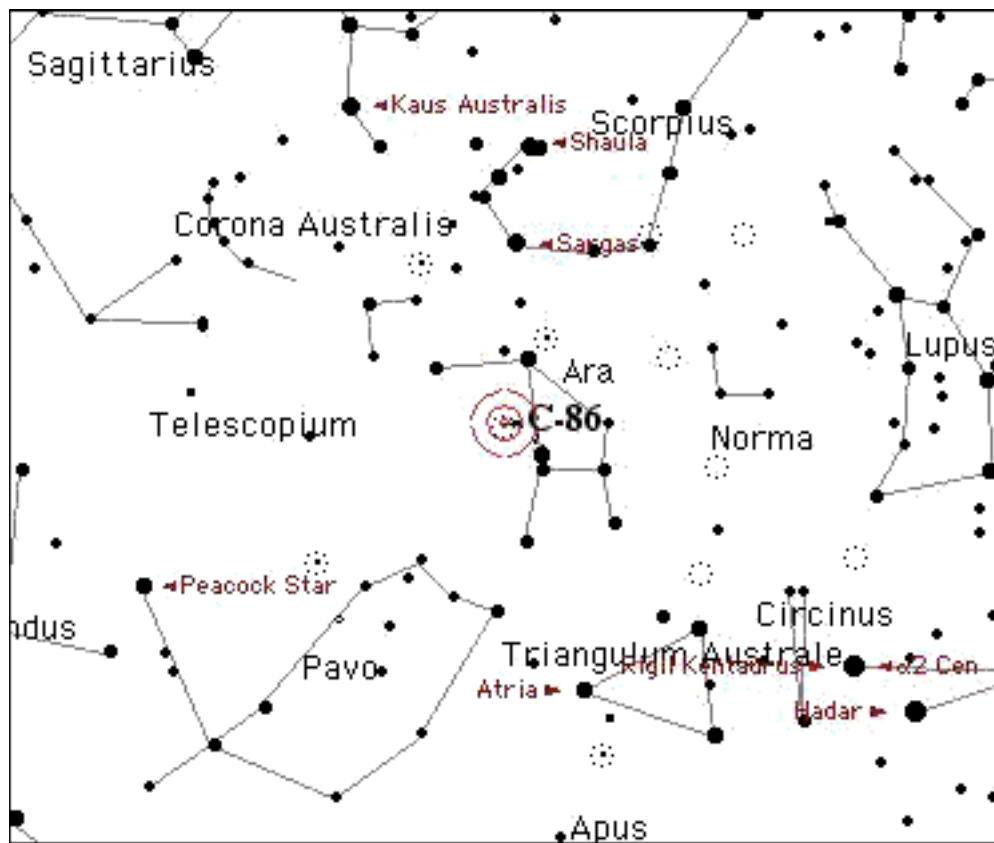

Caldwell# 086

Name/Designation C-86
NGC # 6397

Seen? ☐
Date

Type Globular Cluster Hemisphere Southern
Constellation Ara Season Late Spring
Magnitude 5.6 Size 26
RA 17 40.7 Dec -53 40

Sky Atlas 2000 page 22 Other Chart Page(s)

Description

Observing Notes

Viewing Time Comments

Observing Site

Equipment

Sky : Seeing Transparency

Comments

Star charts created by Starry Night Pro(TM) courtesy of Space.com Software