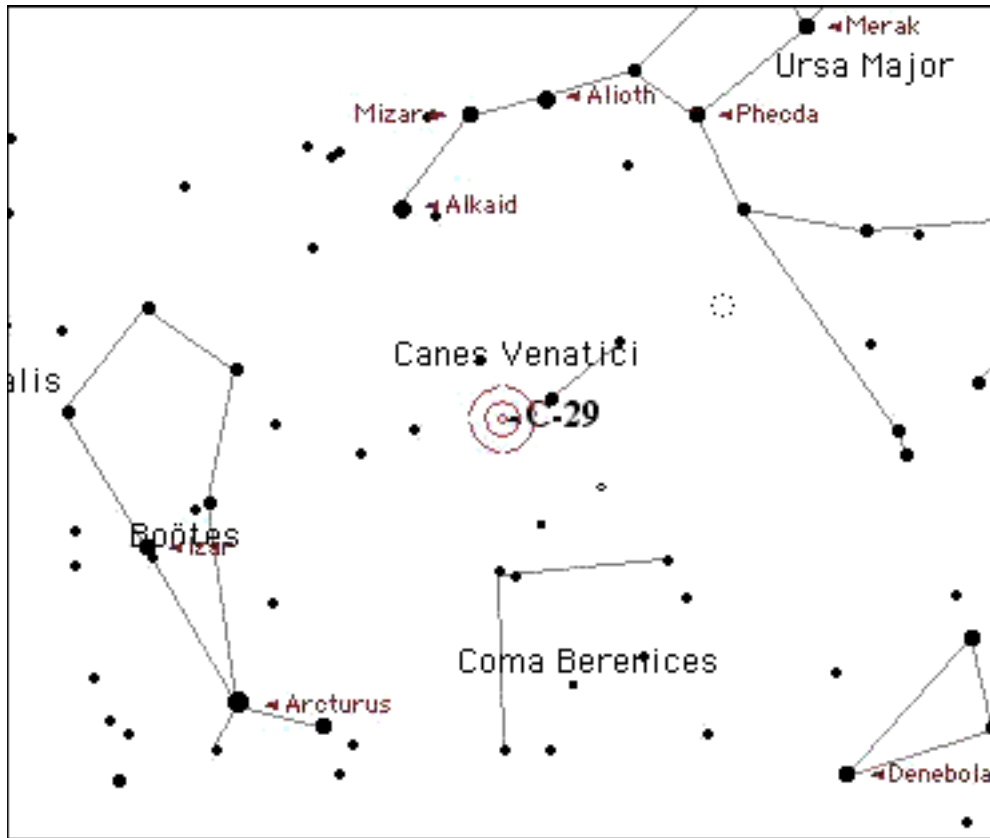

Sky Atlas 2000 page 7 Other Chart Page(s)
Description