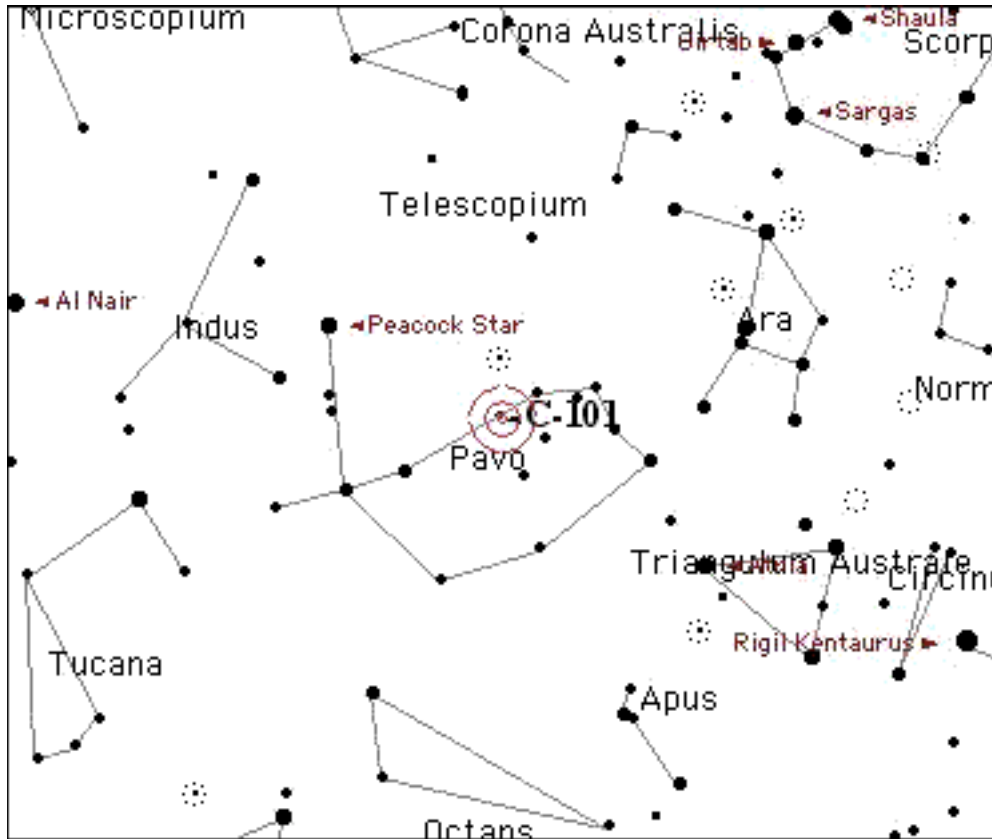

Sky Atlas 2000 page 25 Other Chart Page(s)
Description