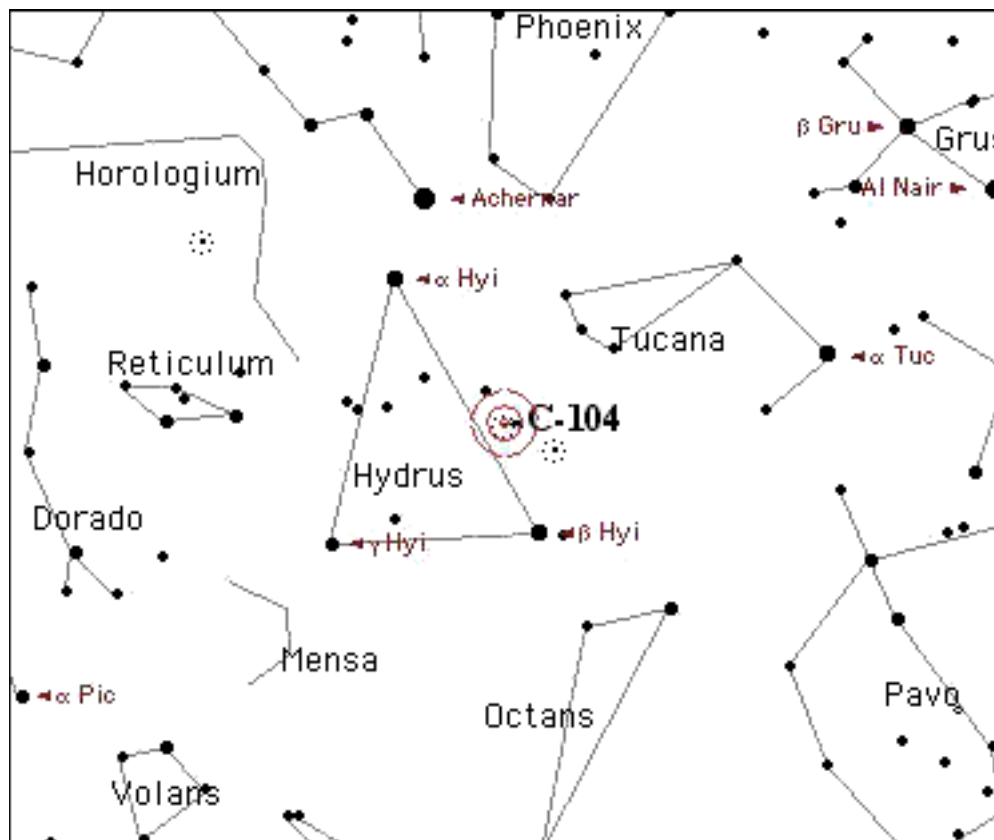

Caldwell# 104

Name/Designation C-104
NGC # 362

Seen? ☐
Date

Type Globular Cluster
Constellation Tucana
Magnitude 6.6
RA 01 03.2

Hemisphere Southern
Season Fall/Early Winter

Size 13
Dec -70 51

Sky Atlas 2000 page 24 *Other Chart Page(s)*

Description

Observing Notes

Viewing Time Comments

Observing Site

Equipment

Sky : Seeing *Transparency*

Comments

Star charts created by Starry Night Pro(TM) courtesy of Space.com Software