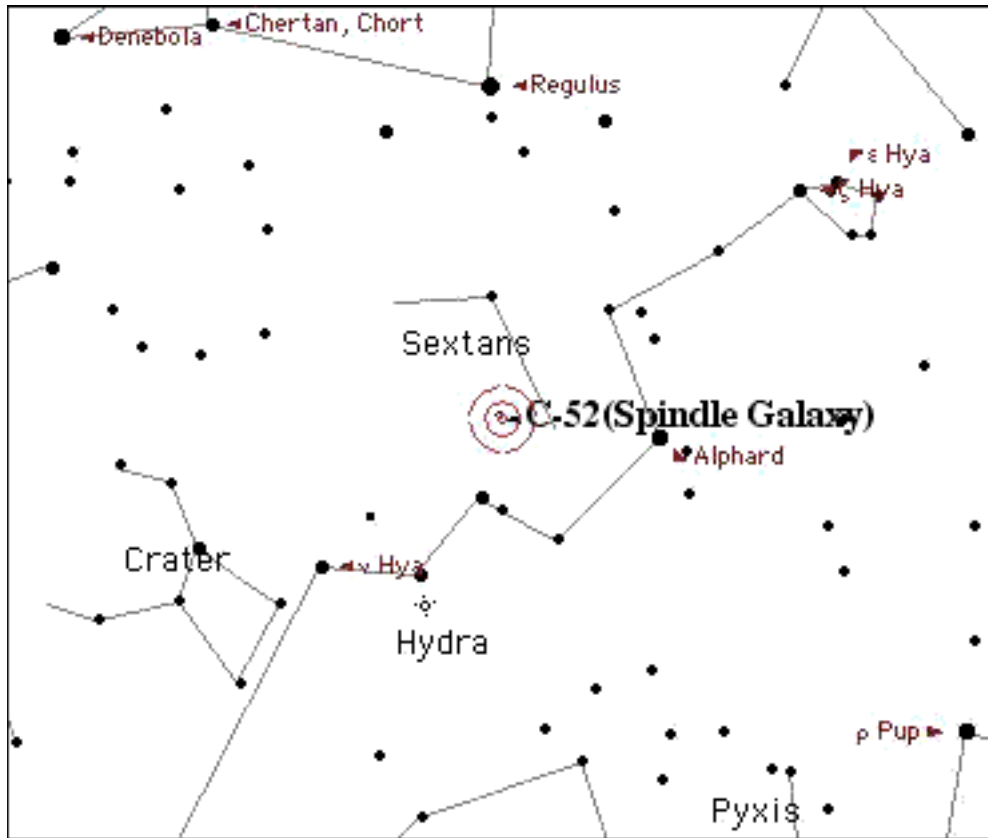

Observing Site

Equipment

Sky : Seeing **Transparency**

Comments

Star charts created by Starry Night Pro(TM) courtesy of Space.com Software

Caldwell# 054

Name/Designation C-54
NGC # 2506

Seen?
Date