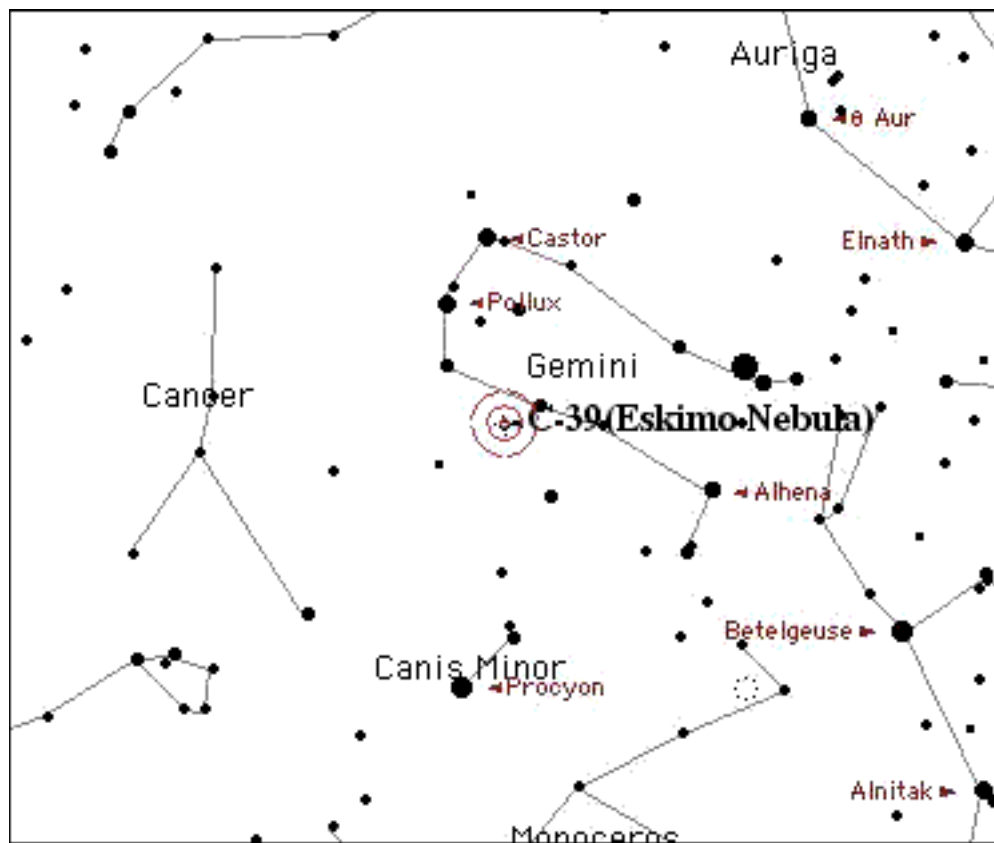

Caldwell# 039

Name/Designation C-39 (Eskimo Nebula)
NGC # 2392

Seen? ☐
Date

Type Planetary Nebula
Constellation Gemini
Magnitude 9.2   *Size* 0.2 / 0.7
RA 07 29.2   *Dec* +20 55

Hemisphere Either
Season Winter

Sky Atlas 2000 page 5   *Other Chart Page(s)*

Description

Observing Notes

Viewing Time Comments

Observing Site

Equipment

Sky : Seeing   *Transparency*

Comments

Star charts created by Starry Night Pro(TM) courtesy of Space.com Software