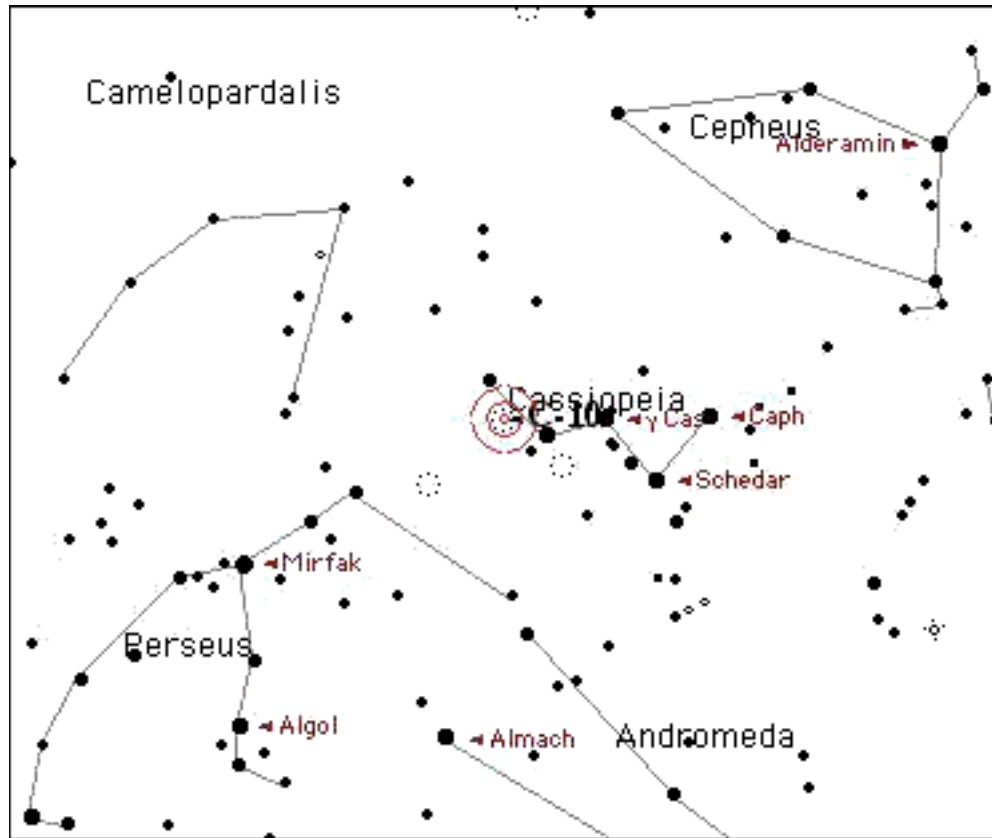

Caldwell# 010

Name/Designation C-10
NGC # 663

Seen? ☐
Date

Type Open Cluster
Constellation Cassiopeia
Magnitude 7.1   **Size** 16
RA 01 46.0   **Dec** +61 15

Hemisphere Northern
Season Winter

Sky Atlas 2000 page 1   **Other Chart Page(s)**

Description

Observing Notes

Viewing Time Comments

Observing Site

Equipment

Sky : Seeing   **Transparency**

Comments

Star charts created by Starry Night Pro(TM) courtesy of Space.com Software