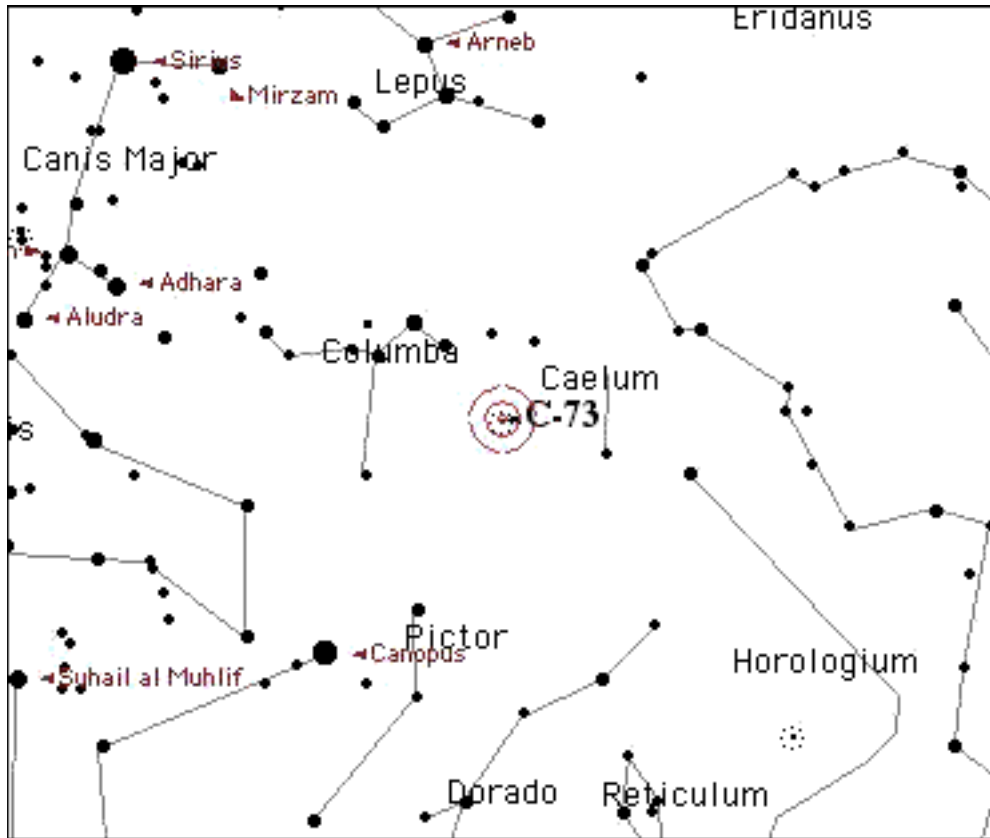

Caldwell# 073

Name/Designation C-73
NGC # 1851

Seen? ☐
Date

Type Globular Cluster Hemisphere Southern
Constellation Columba Season Winter
Magnitude 7.3 Size 11
RA 05 14.1 Dec -40 03

Sky Atlas 2000 page 19 Other Chart Page(s)

Description

Observing Notes

Viewing Time Comments

Observing Site

Equipment

Sky : Seeing Transparency

Comments

Star charts created by Starry Night Pro(TM) courtesy of Space.com Software