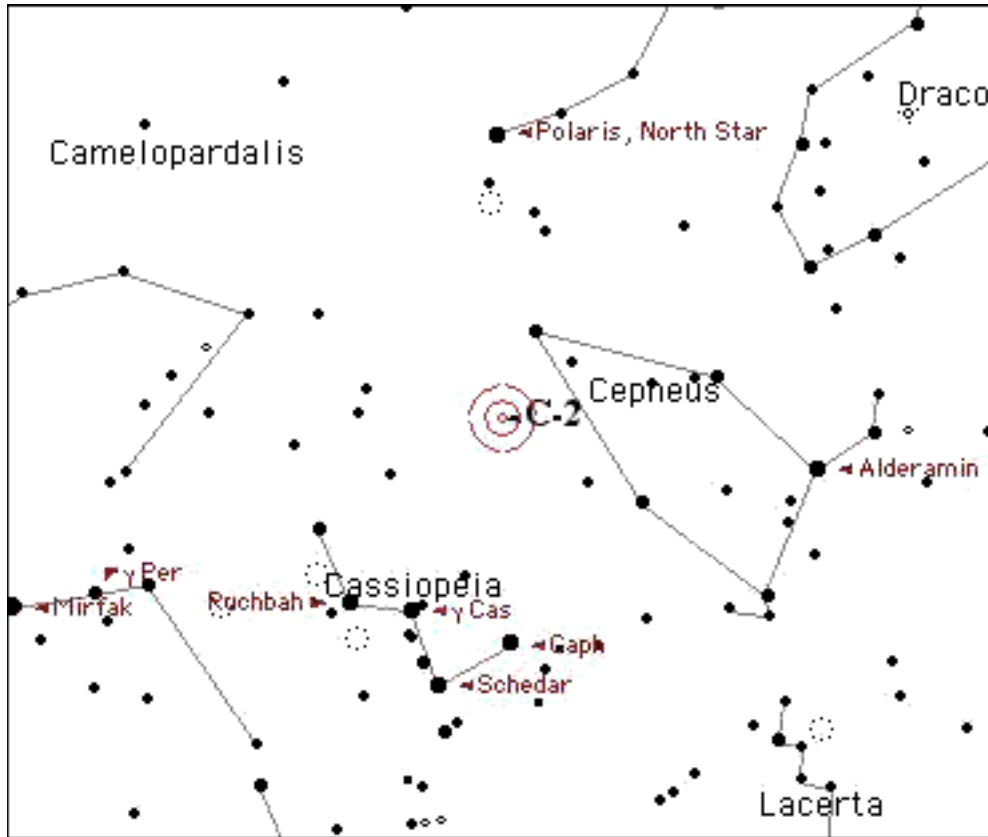

Caldwell# 002

Name/Designation C-2
NGC # 40

Seen? ☐
Date

Type Planetary Nebula
Constellation Cepheus
Magnitude 12.4 Size 0.6
RA 00 13.0 Dec +72 32

Hemisphere Northern
Season Fall/Early Winter

Sky Atlas 2000 page 1 Other Chart Page(s)

Description

Observing Notes

Viewing Time Comments

Observing Site

Equipment

Sky : Seeing Transparency

Comments

Star charts created by Starry Night Pro(TM) courtesy of Space.com Software