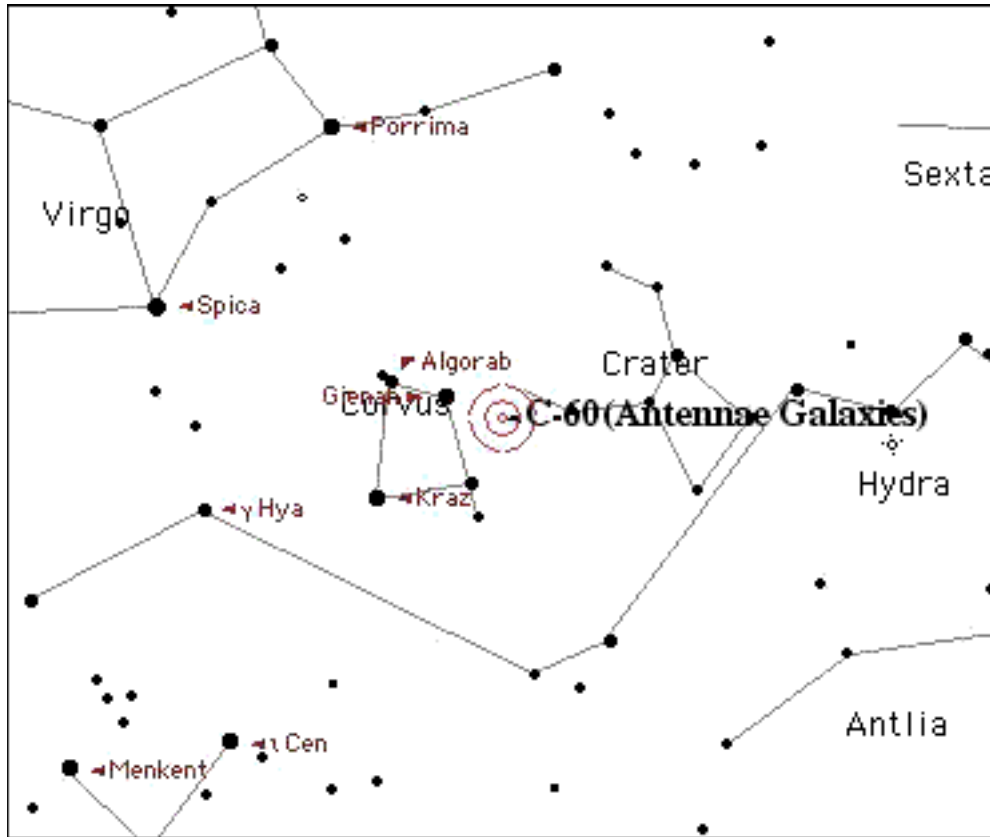

Sky Atlas 2000 page 21 **Other Chart Page(s)**
Description