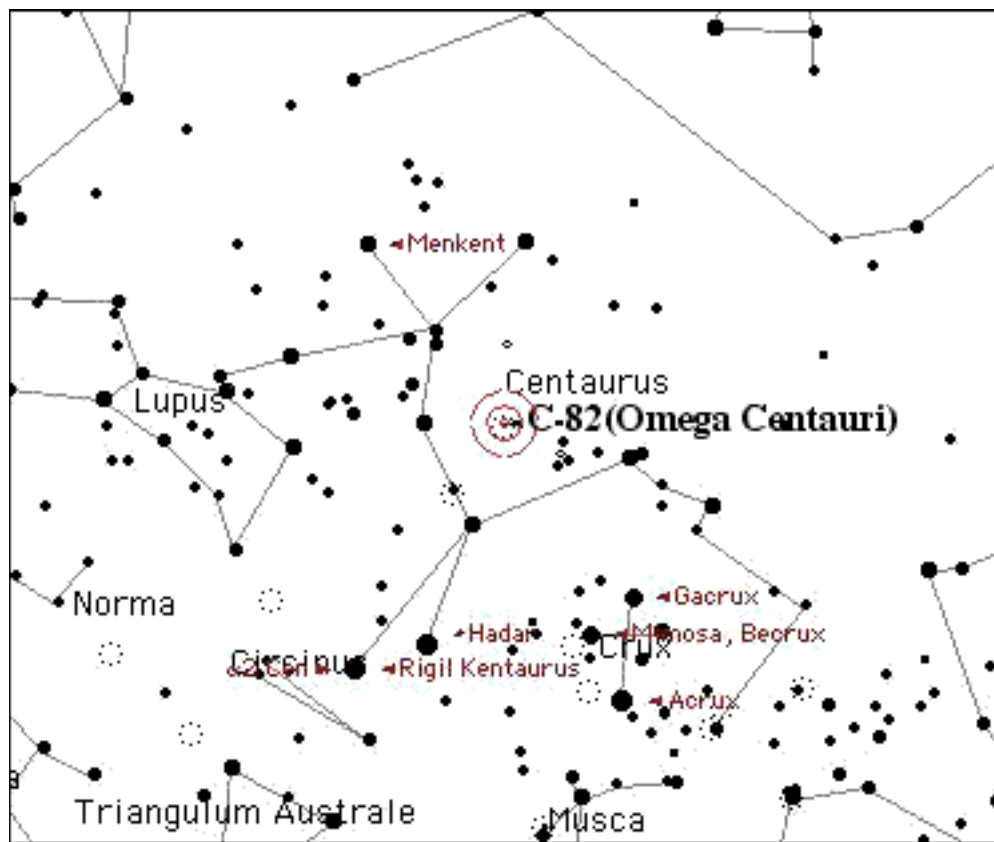

Caldwell# 080

Name/Designation C-82 (Omega Centauri)
NGC # 5139

Seen? ☐
Date

Type Globular Cluster   *Hemisphere* Southern
Constellation Centaurus   *Season* Late Spring
Magnitude 3.6   *Size* 36
RA 13 26.8   *Dec* -47 29

Sky Atlas 2000 page 21   *Other Chart Page(s)*

Description

Observing Notes

Viewing Time Comments

Observing Site

Equipment

Sky : Seeing *Transparency*

Comments

Star charts created by Starry Night Pro(TM) courtesy of Space.com Software