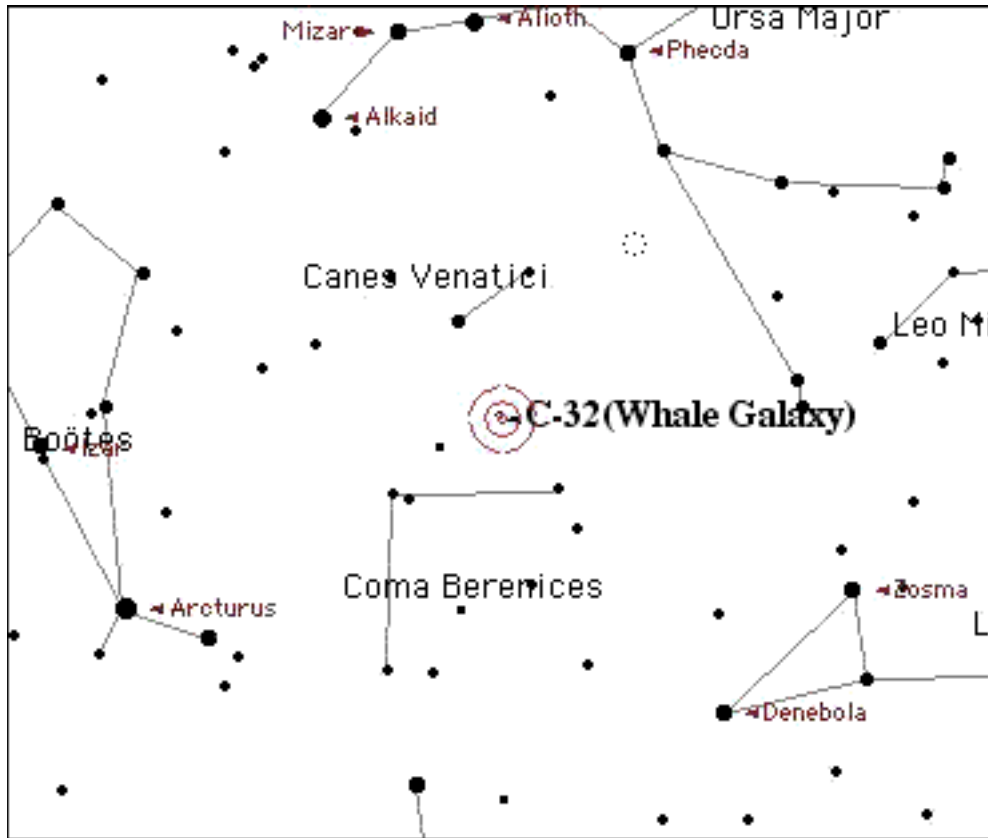

Comments

Star charts created by Starry Night Pro(TM) courtesy of Space.com Software

Caldwell# 033

Name/Designation
NGC #

C-33 (Network Nebula)
6992

Seen?
Date

Type Diffuse Nebula
Constellation Cygnus
Magnitude RA 20 56.4
Size 60 X 8
Dec +31 43