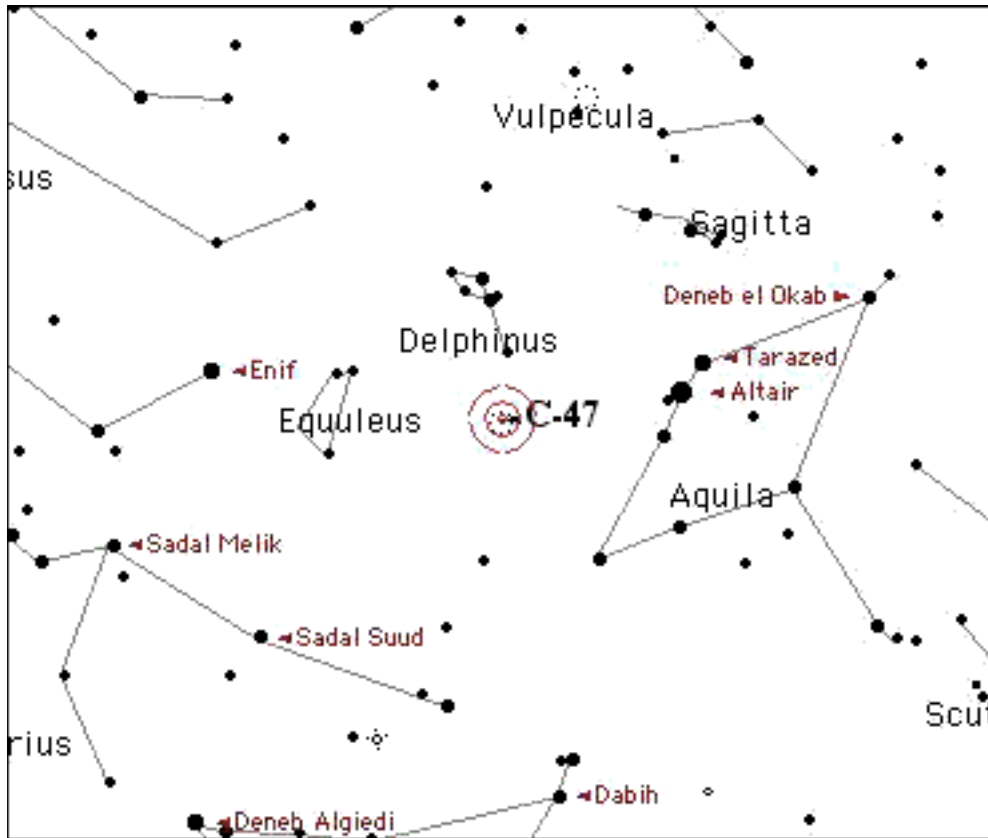

Caldwell# 047

Name/Designation C-47
NGC # 6934

Seen? ☐
Date

Type Globular Cluster
Constellation Delphinus
Magnitude 8.9   *Size* 5.9
RA 20 34.2   *Dec* +07 24

Hemisphere Either
Season Mid-Summer

Sky Atlas 2000 page 16   *Other Chart Page(s)*

Description

Observing Notes

Viewing Time Comments

Observing Site

Equipment

Sky : Seeing   *Transparency*

Comments