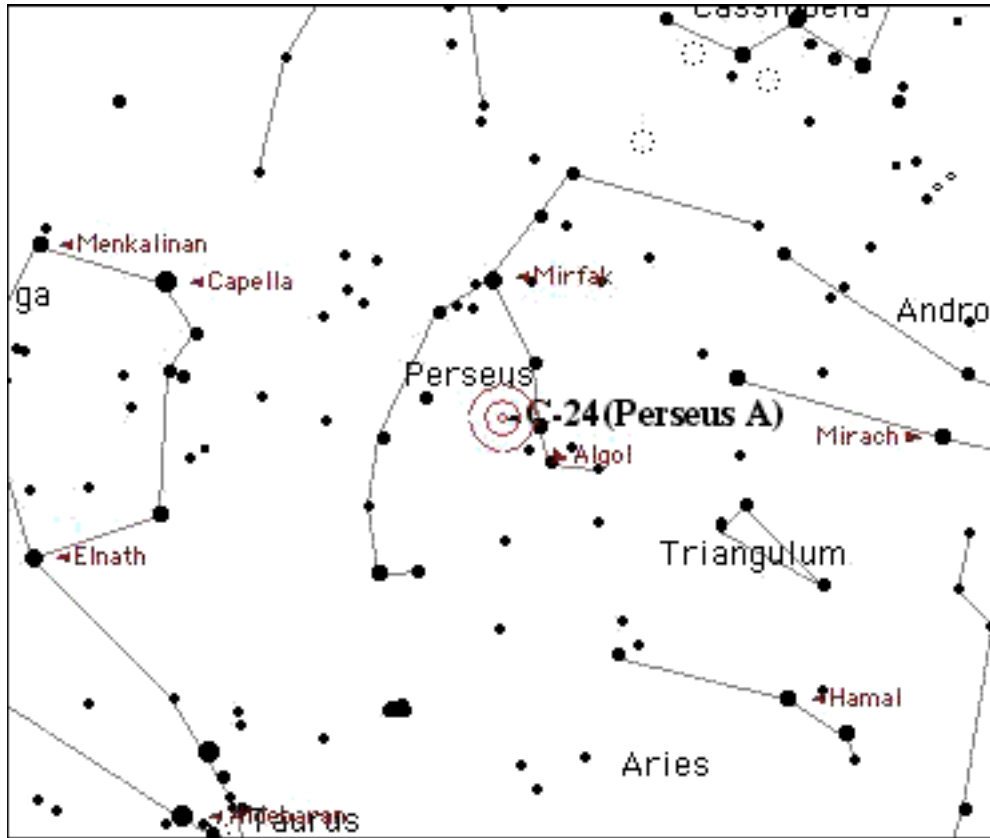

Comments

Star charts created by Starry Night Pro(TM) courtesy of Space.com Software

Caldwell# 025

Name/Designation C-25 (Intergalactic Wanderer)
NGC # 2419

Seen?
Date

Type Globular Cluster

Hemisphere Either