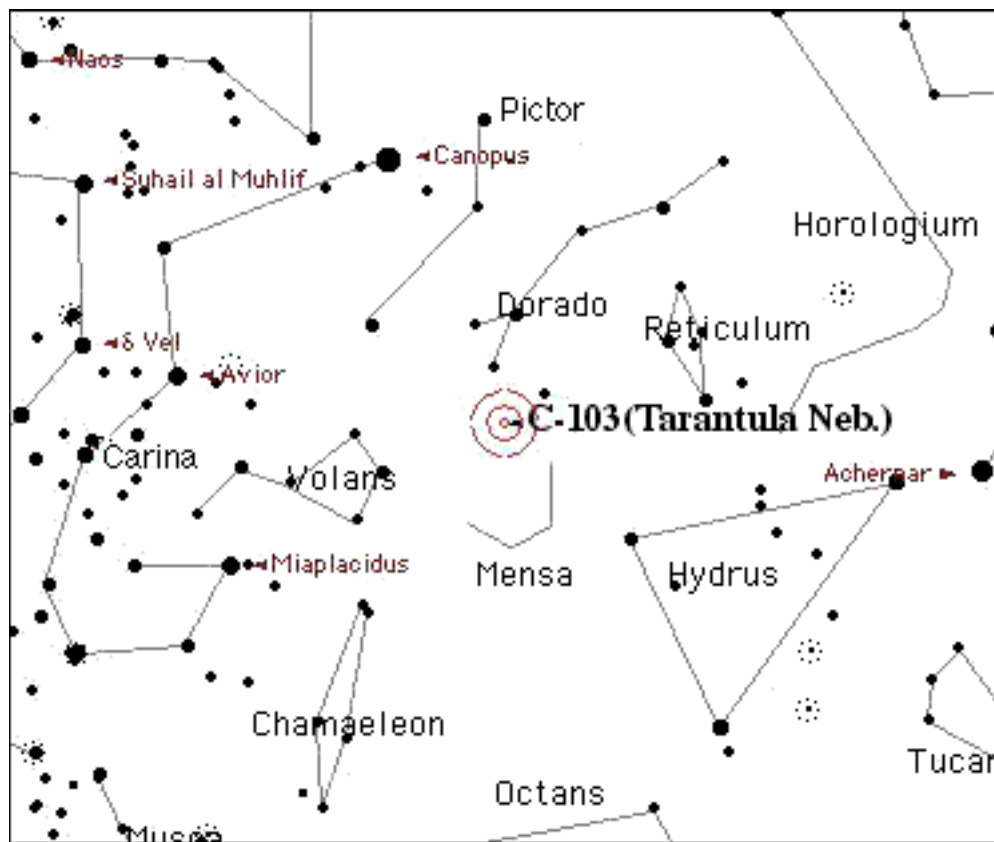

Caldwell# 103

Name/Designation C-103 (Tarantula Neb.)
NGC # 2070

Seen? ☐
Date

Type Diffuse Nebula
Constellation Dorado
Magnitude
RA 05 38.7

Size 40 X 25
Dec -69 06

Hemisphere Southern
Season Winter

Sky Atlas 2000 page 24 *Other Chart Page(s)*

Description

Observing Notes

Viewing Time Comments

Observing Site

Equipment

Sky : Seeing *Transparency*

Comments

Star charts created by Starry Night Pro(TM) courtesy of Space.com Software