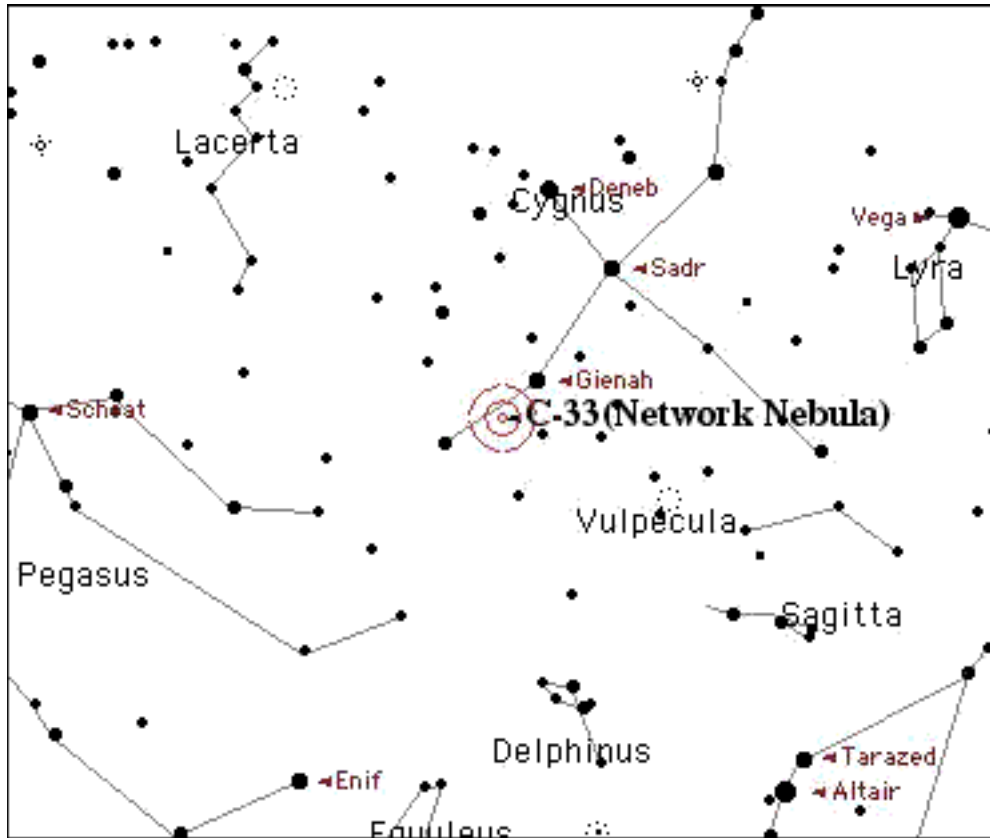

Caldwell# 033

Name/Designation
NGC #

C-33 (Network Nebula)
6992

Seen? ☐
Date

Type Diffuse Nebula
Constellation Cygnus
Magnitude RA 20 56.4
Size 60 X 8
Dec +31 43

Hemisphere Northern
Season Late Summer

Sky Atlas 2000 page 9 Other Chart Page(s)

Description

Observing Notes

Viewing Time Comments

Observing Site

Equipment

Sky : Seeing Transparency

Comments

Star charts created by Starry Night Pro(TM) courtesy of Space.com Software