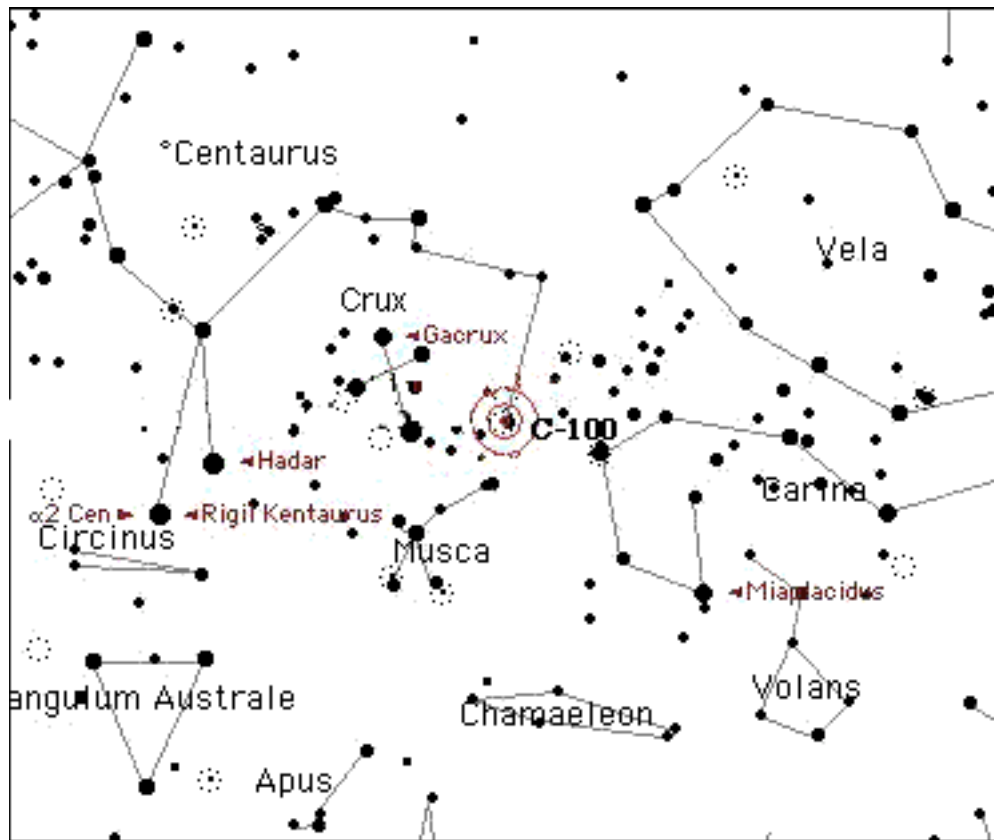

Caldwell# 100

Name/Designation
NGC #

C-100 (Lambda Centauri Nebula)
IC 2944

Seen? ☐
Date

Type Open Cluster
Constellation Centaurus
Magnitude 4.5   *Size* 15
RA 11 36.6   *Dec* -63 02

Hemisphere Southern
Season Late Spring

Sky Atlas 2000 page 25   *Other Chart Page(s)*

Description

Observing Notes

Viewing Time Comments

Observing Site

Equipment

Sky : Seeing   *Transparency*

Comments

Star charts created by Starry Night Pro(TM) courtesy of Space.com Software