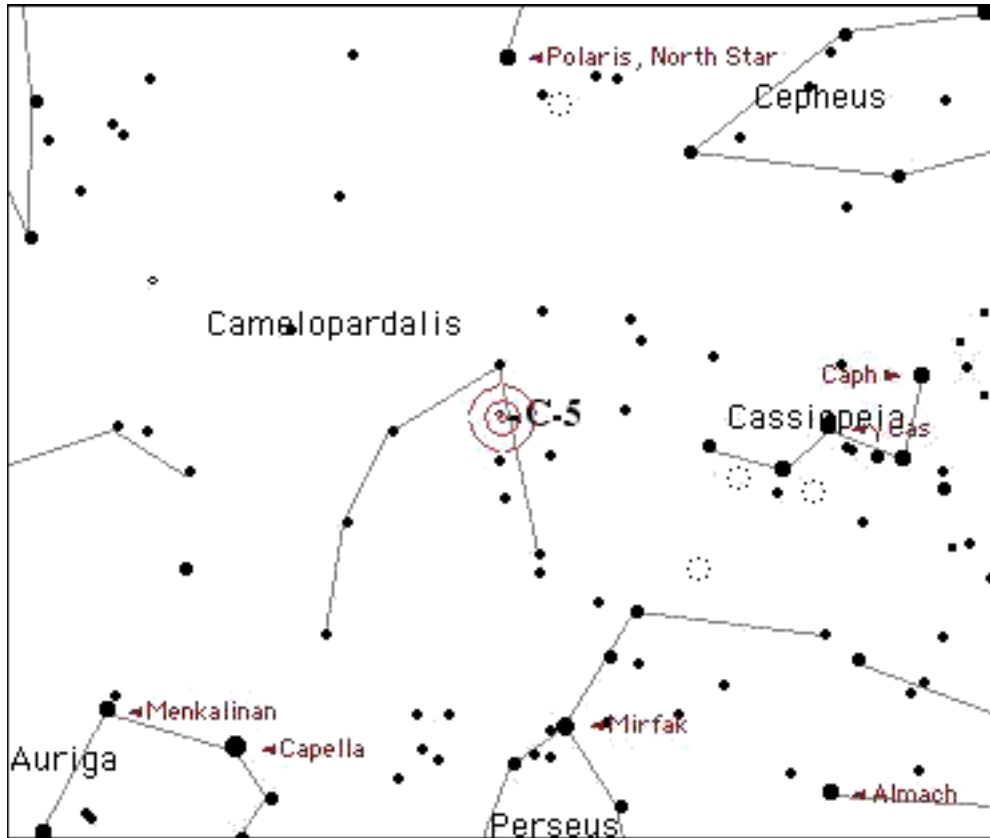

Caldwell# 005

Name/Designation C-5
NGC # IC 342

Seen? ☐
Date

Type Galaxy
Constellation Camelopardalis

Hemisphere Northern
Season Fall/Early Winter

Magnitude 9.2 Size 18 X 17

RA 03 46.8 Dec +68 06

Sky Atlas 2000 page 1 Other Chart Page(s)

Description

Observing Notes

Viewing Time Comments

Observing Site

Equipment

Sky : Seeing Transparency

Comments