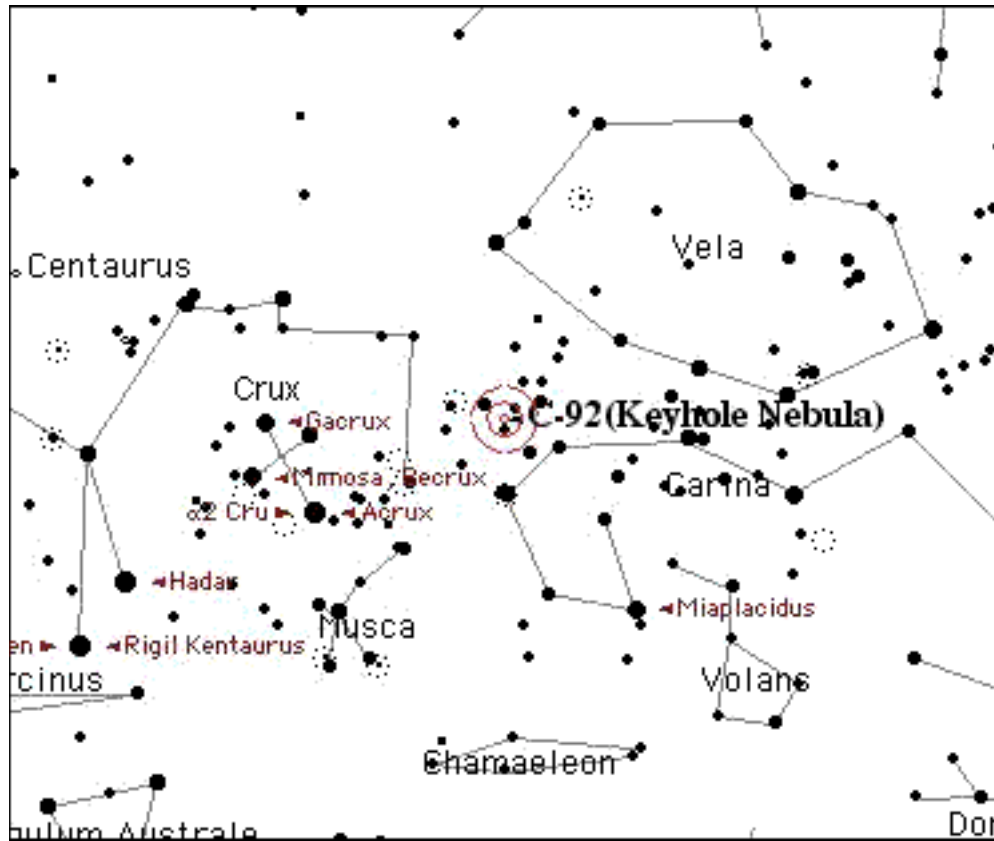

Star charts created by Starry Night Pro(TM) courtesy of Space.com Software

Caldwell# 093

Name/Designation C-93
NGC # 6752

Seen?
Date

Type Globular Cluster
Constellation Pavo
Magnitude 5.4 *Size* 20
RA 19 10.9 *Dec* -59 59