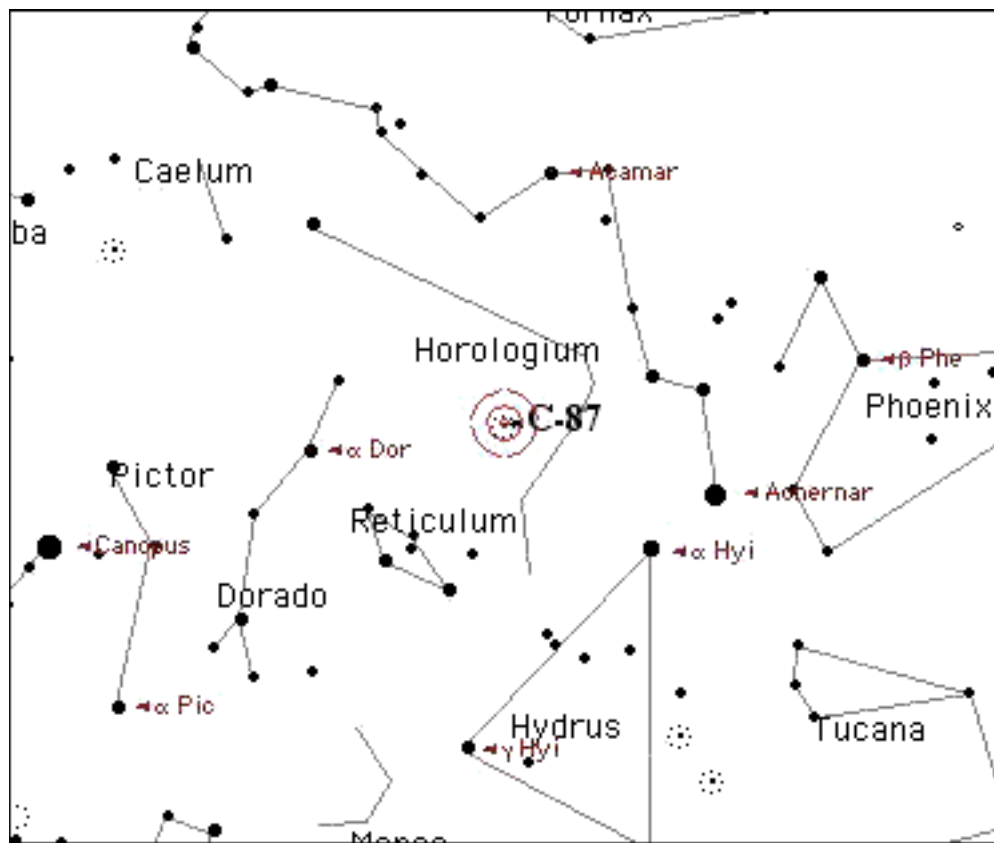

Comments

Star charts created by Starry Night Pro(TM) courtesy of Space.com Software

Caldwell# 088

Name/Designation C-88
NGC # 5823

Seen?
Date

Type Open Cluster
Constellation Circinus
Magnitude 7.9 Size 10
RA 15 05.7 Dec -55 36