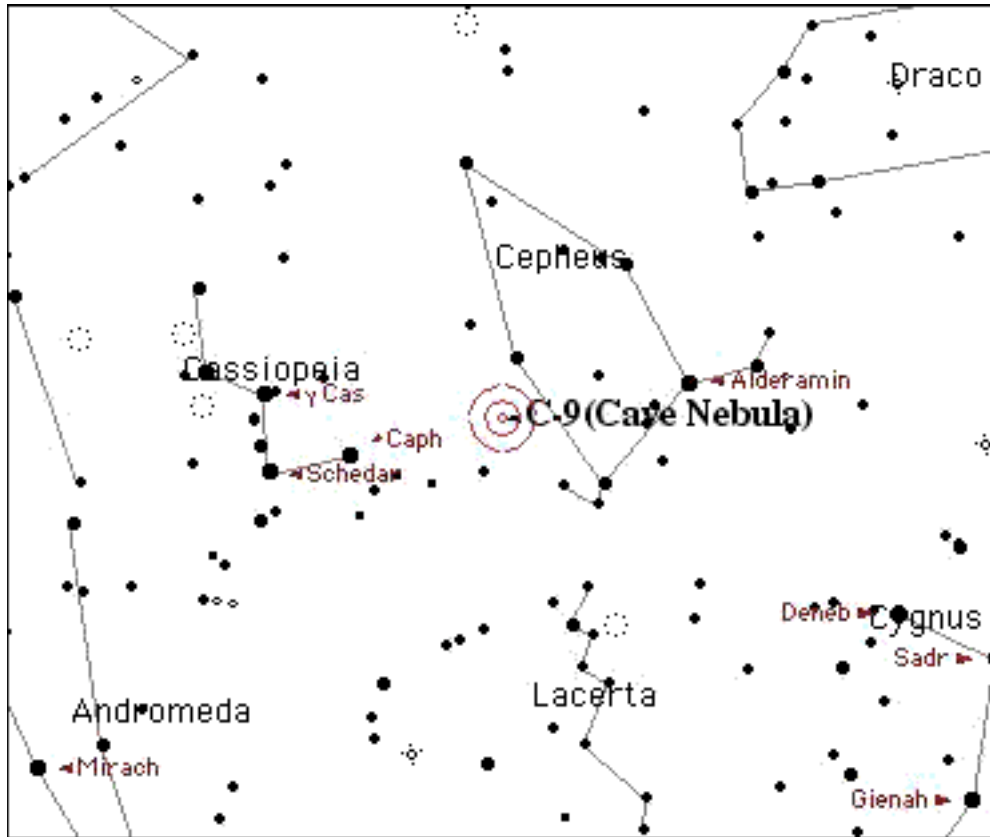

Caldwell# 009

Name/Designation C-9 (Cave Nebula)
NGC # Sh2-155

Seen? ☐
Date

Type Diffuse Nebula
Constellation Cepheus

Hemisphere Northern
Season Fall/Early Winter

Magnitude **Size** 50 X 10
RA 22 56.8 **Dec** +62 37

Sky Atlas 2000 page 3 **Other Chart Page(s)**

Description

Observing Notes

Viewing Time Comments

Observing Site

Equipment

Sky : Seeing **Transparency**

Comments

Star charts created by Starry Night Pro(TM) courtesy of Space.com Software