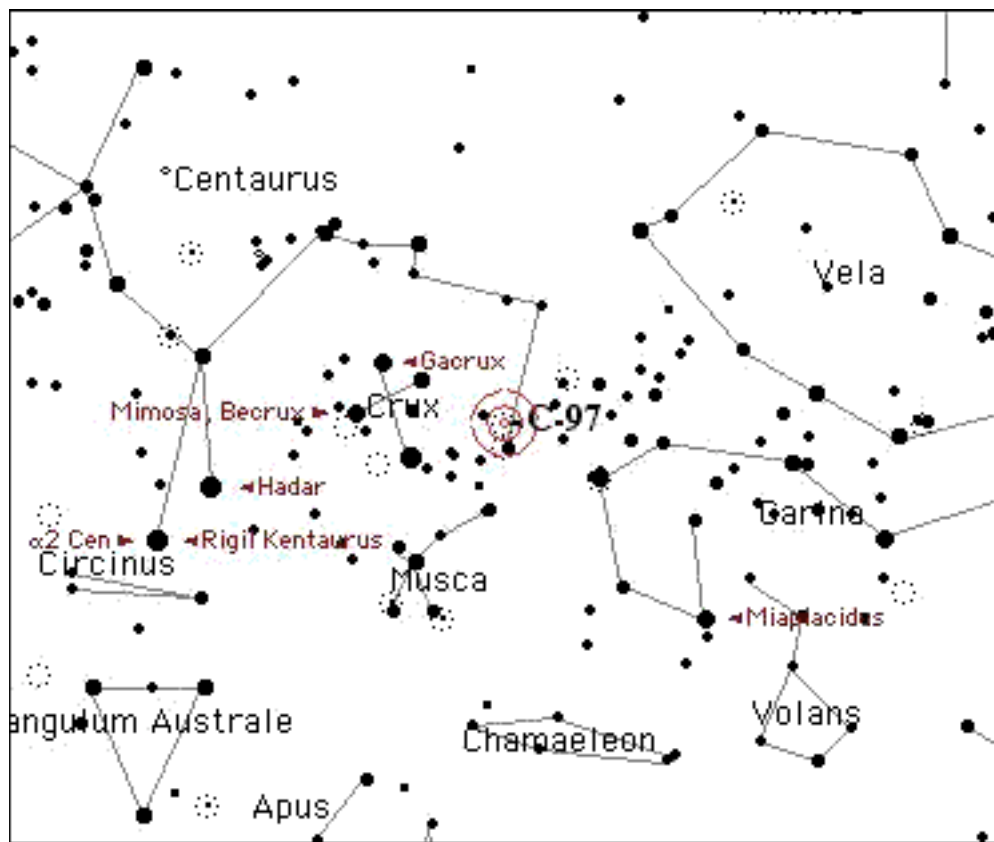

Caldwell# 097

Name/Designation C-97
NGC # 3766

Seen? ☐
Date

Type Open Cluster   **Hemisphere** Southern
Constellation Centaurus   **Season** Late Spring
Magnitude 5.3   **Size** 12
RA 11 36.1   **Dec** -61 37

Sky Atlas 2000 page 25   **Other Chart Page(s)**

Description

Observing Notes

Viewing Time Comments

Observing Site

Equipment

Sky : Seeing   **Transparency**

Comments

Star charts created by Starry Night Pro(TM) courtesy of Space.com Software