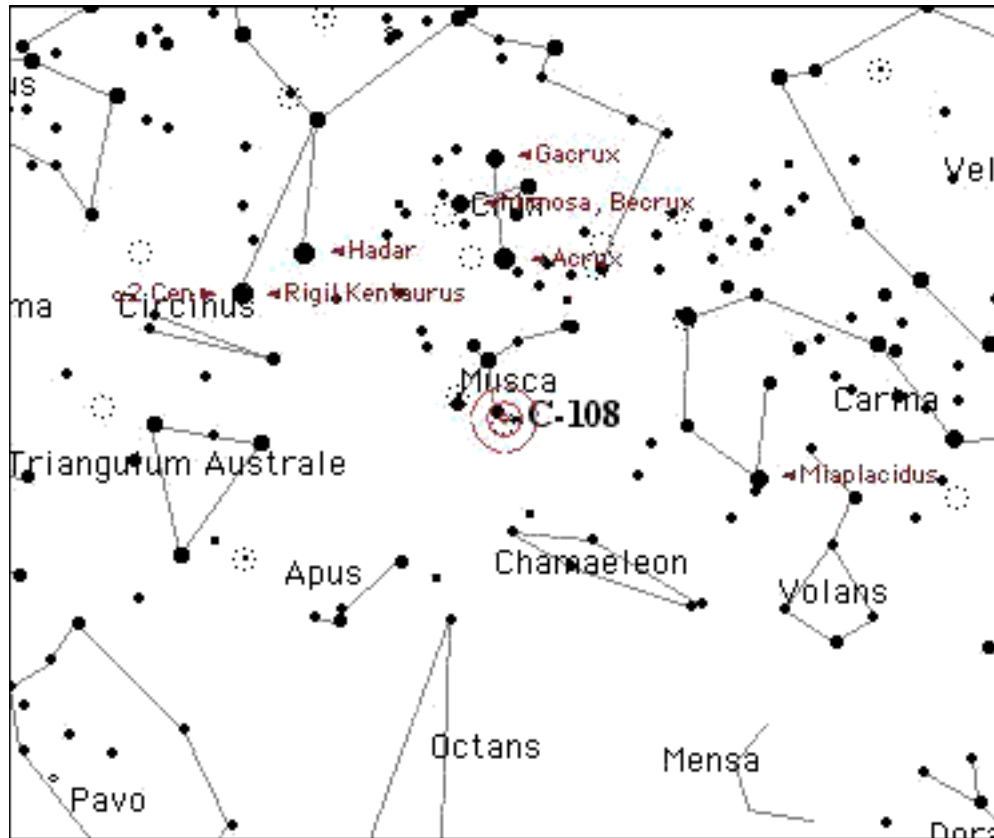

Caldwell# 108

Name/Designation C-108
NGC # 4372

Seen? ☐
Date

Type Globular Cluster
Constellation Musca
Magnitude 7.8 Size 19
RA 12 25.8 Dec -72 40

Hemisphere Southern
Season Late Spring

Sky Atlas 2000 page 25 Other Chart Page(s)

Description

Observing Notes

Viewing Time Comments

Observing Site

Equipment

Sky : Seeing Transparency

Comments