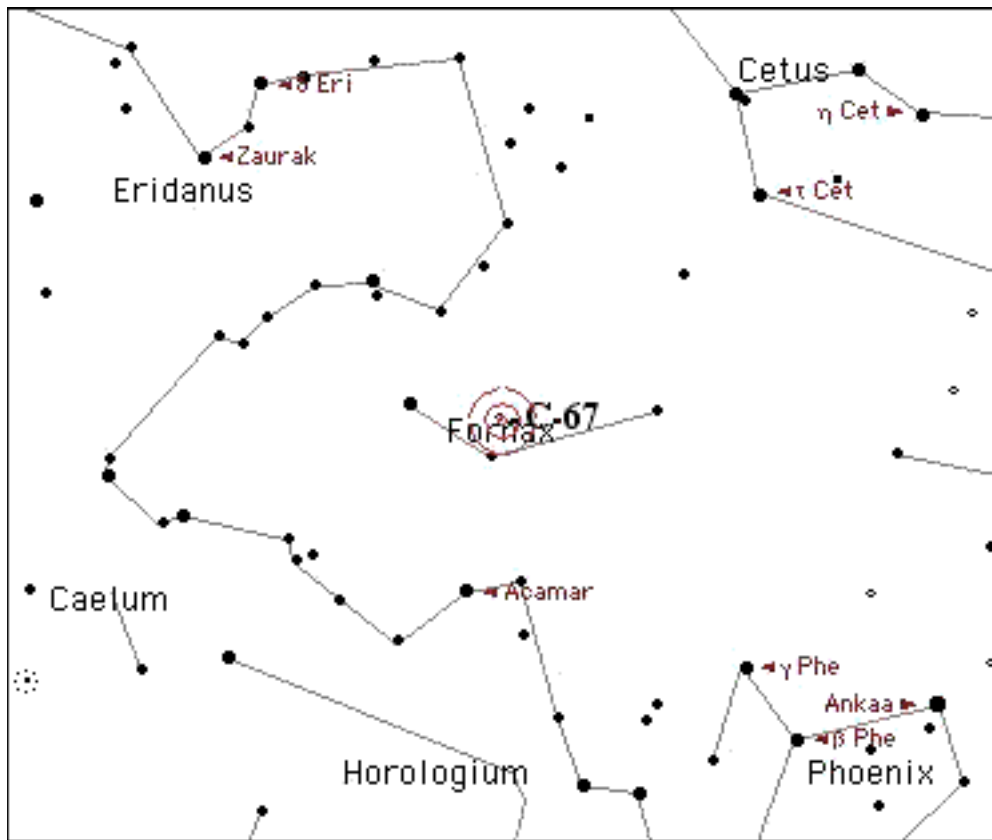

Caldwell# 067

Name/Designation C-67
NGC # 1097

Seen? ☐
Date

Type Galaxy
Constellation Fornax
Magnitude 9.2   *Size* 9 X 6
RA 02 46.3   *Dec* -30 17

Hemisphere Either
Season Fall/Early Winter

Sky Atlas 2000 page 18   *Other Chart Page(s)*

Description

Observing Notes

Viewing Time Comments

Observing Site

Equipment

Sky : Seeing   *Transparency*

Comments

Star charts created by Starry Night Pro(TM) courtesy of Space.com Software