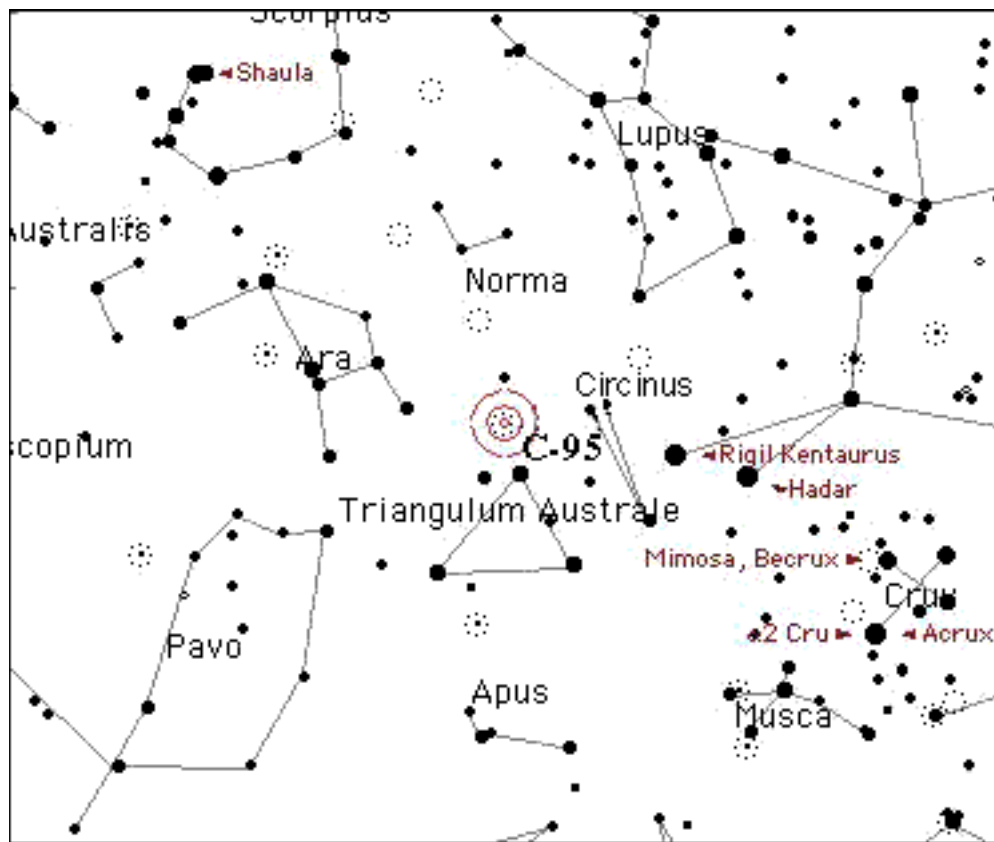

Comments

Star charts created by Starry Night Pro(TM) courtesy of Space.com Software

Caldwell# 096

Name/Designation C-96
NGC # 2516

Seen?
Date

Type Open Cluster
Constellation Carina
Magnitude 3.8 Size 30
RA 07 58.3 Dec -60 52