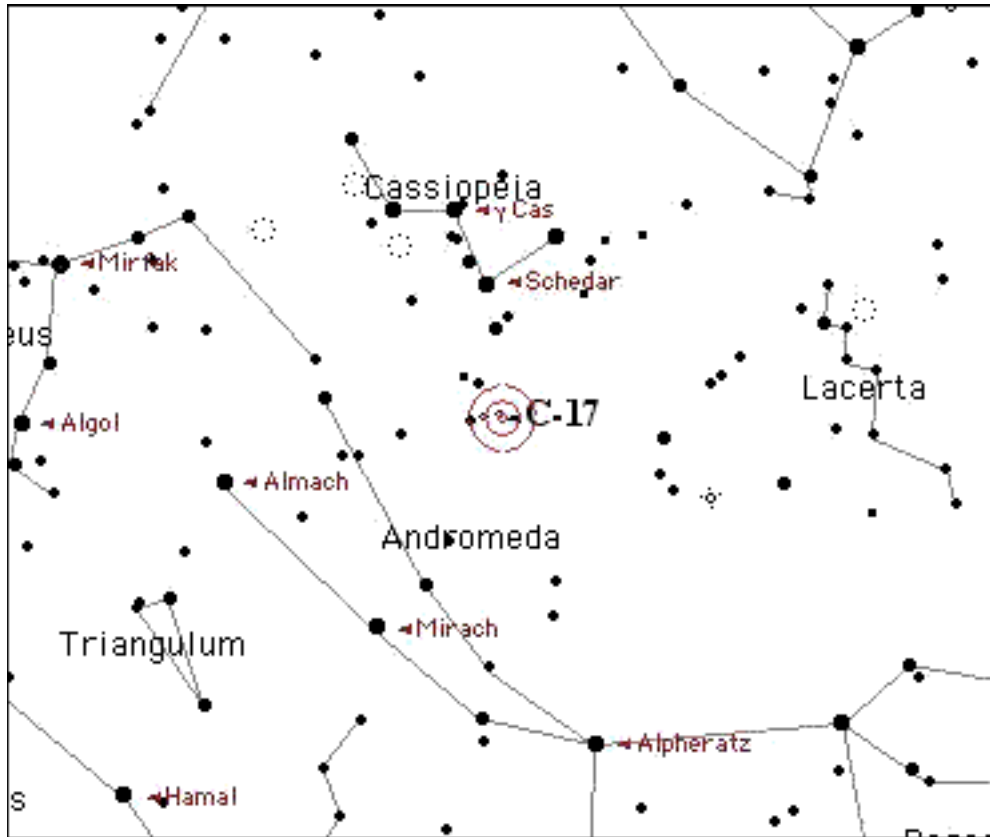

Caldwell# 017

Name/Designation C-17
NGC # 147

Seen? ☐
Date

Type Galaxy Hemisphere Northern
Constellation Casseopeia Season Winter
Magnitude 9.3 Size 13 X 8
RA 00 33.2 Dec +48 30

Sky Atlas 2000 page 9 Other Chart Page(s)

Description

Observing Notes

Viewing Time Comments

Observing Site

Equipment

Sky : Seeing Transparency

Comments

Star charts created by Starry Night Pro(TM) courtesy of Space.com Software