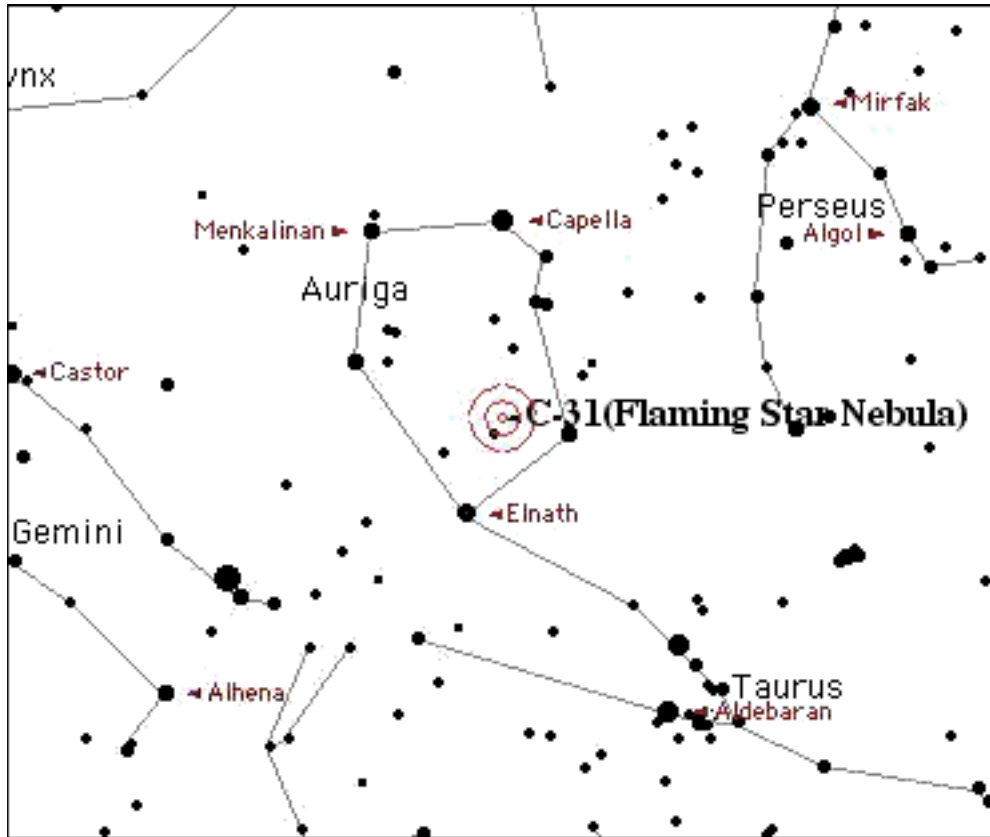

Caldwell# 031

Name/Designation
NGC #

C-31 (Flaming Star Nebula)
IC 405

Seen? ☐
Date

Type Diffuse Nebula

Hemisphere Either

Constellation Auriga

Season Winter

Magnitude   *Size* 30 X 19

RA 05 16.2   *Dec* +34 16

Sky Atlas 2000 page 5   *Other Chart Page(s)*

Description

Observing Notes

Viewing Time Comments

Observing Site

Equipment

Sky : Seeing *Transparency*

Comments

Star charts created by Starry Night Pro(TM) courtesy of Space.com Software