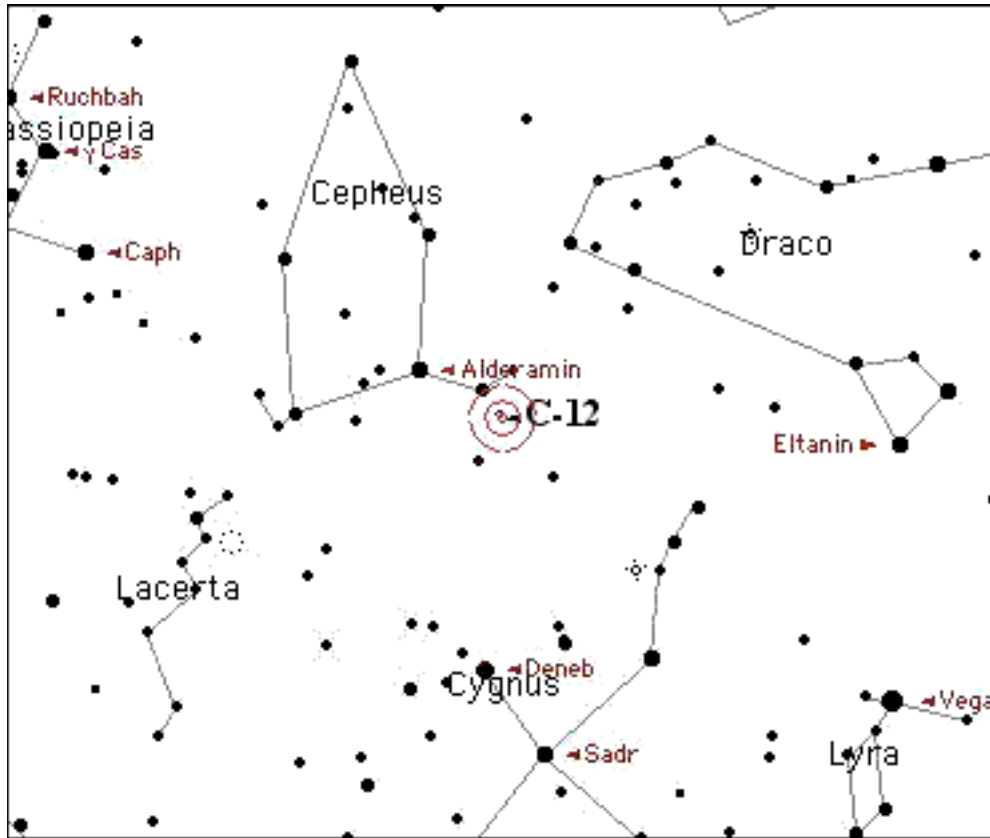

Caldwell# 012

Name/Designation C-12
NGC # 6946

Seen? ☐
Date

Type Galaxy Hemisphere Northern
Constellation Cepheus Season Fall/Early Winter
Magnitude 8.9 Size 11 X 9
RA 20 34.8 Dec +60 09

Sky Atlas 2000 page 3 Other Chart Page(s)

Description

Observing Notes

Viewing Time Comments

Observing Site

Equipment

Sky : Seeing Transparency

Comments

Star charts created by Starry Night Pro(TM) courtesy of Space.com Software