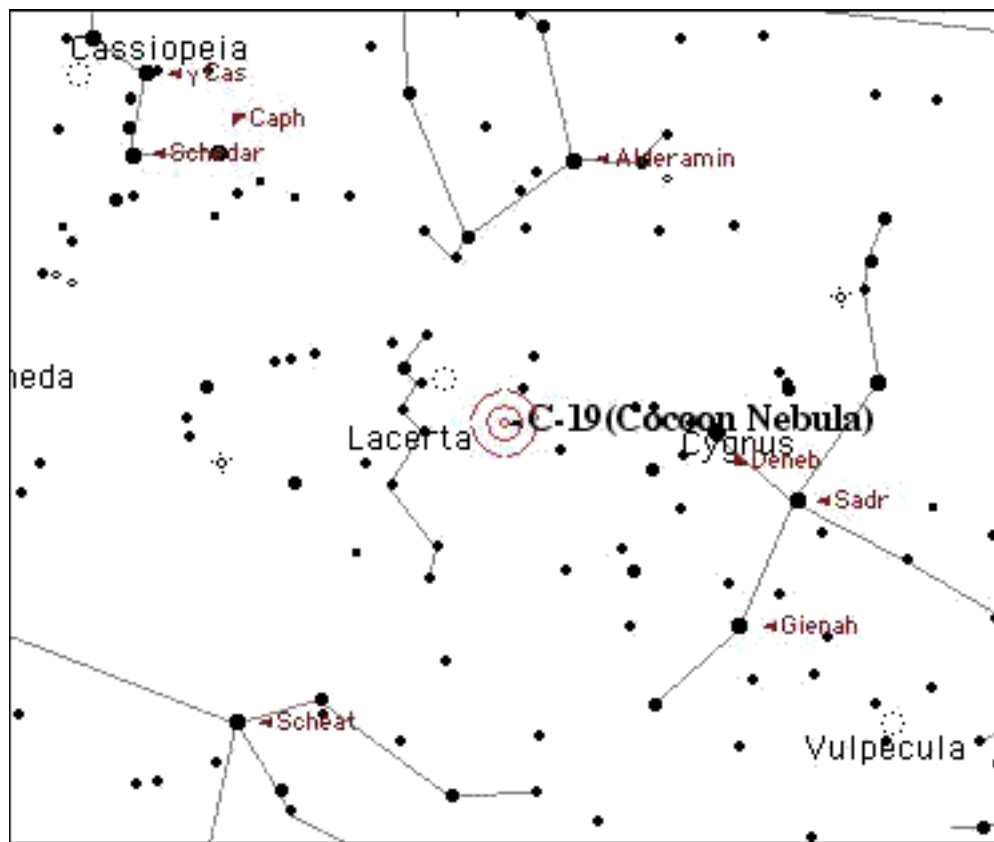

Star charts created by Starry Night Pro(TM) courtesy of Space.com Software

Caldwell# 020

Name/Designation
NGC #

C-20 (N. America Neb.)
7000

Seen?
Date

Type Diffuse Nebula
Constellation Cygnus
Hemisphere Northern
Season Late Summer
Magnitude Size 120 X 100
RA 20 58.8 Dec +44 20