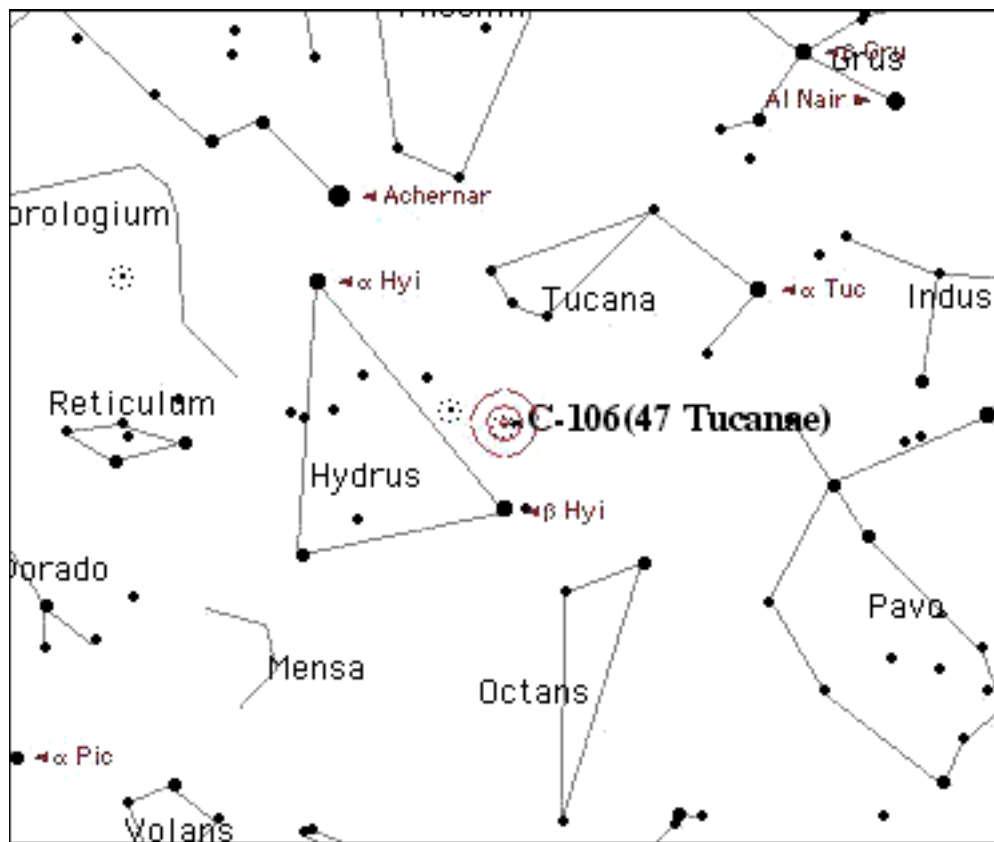

Caldwell# 106

Name/Designation C-106 (47 Tucanae)
NGC # 104

Seen? ☐
Date

Type Globular Cluster
Constellation Tucana

Hemisphere Southern
Season Fall/Early Winter

Magnitude 4   **Size** 31

RA 00 24.1   **Dec** -72 05

Sky Atlas 2000 page 24   **Other Chart Page(s)**

Description

Observing Notes

Viewing Time Comments

Observing Site

Equipment

Sky : Seeing **Transparency**

Comments

Star charts created by Starry Night Pro(TM) courtesy of Space.com Software