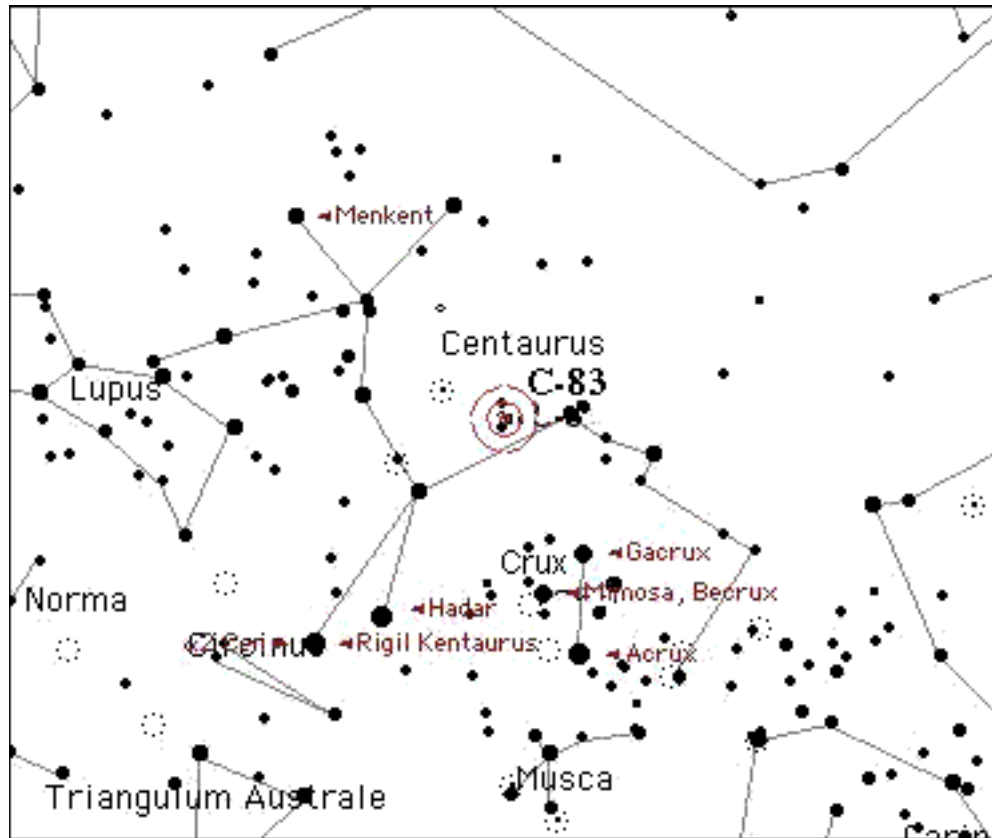

Caldwell# 083

Name/Designation C-83
NGC # 4945

Seen? ☐
Date

Type Galaxy
Constellation Centaurus
Magnitude 8.7 Size 20 X 4
RA 13 05.4 Dec -49 28

Hemisphere Southern
Season Late Spring

Sky Atlas 2000 page 21 Other Chart Page(s)

Description

Observing Notes

Viewing Time Comments

Observing Site

Equipment

Sky : Seeing Transparency

Comments