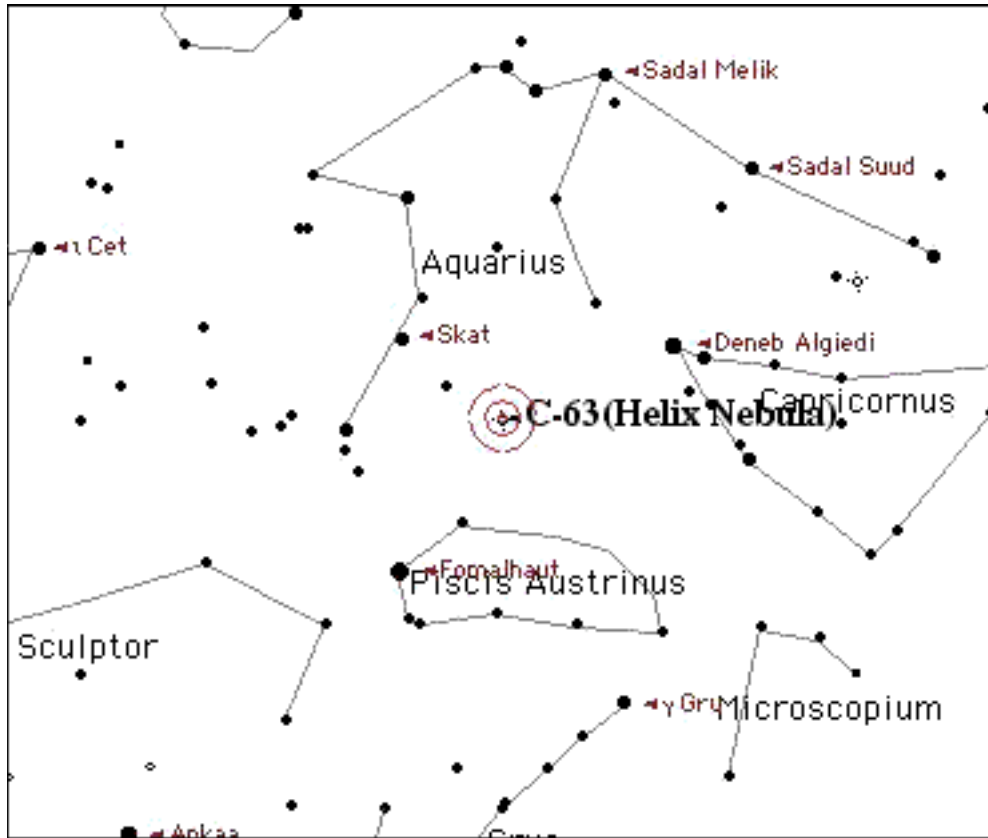

Star charts created by Starry Night Pro(TM) courtesy of Space.com Software