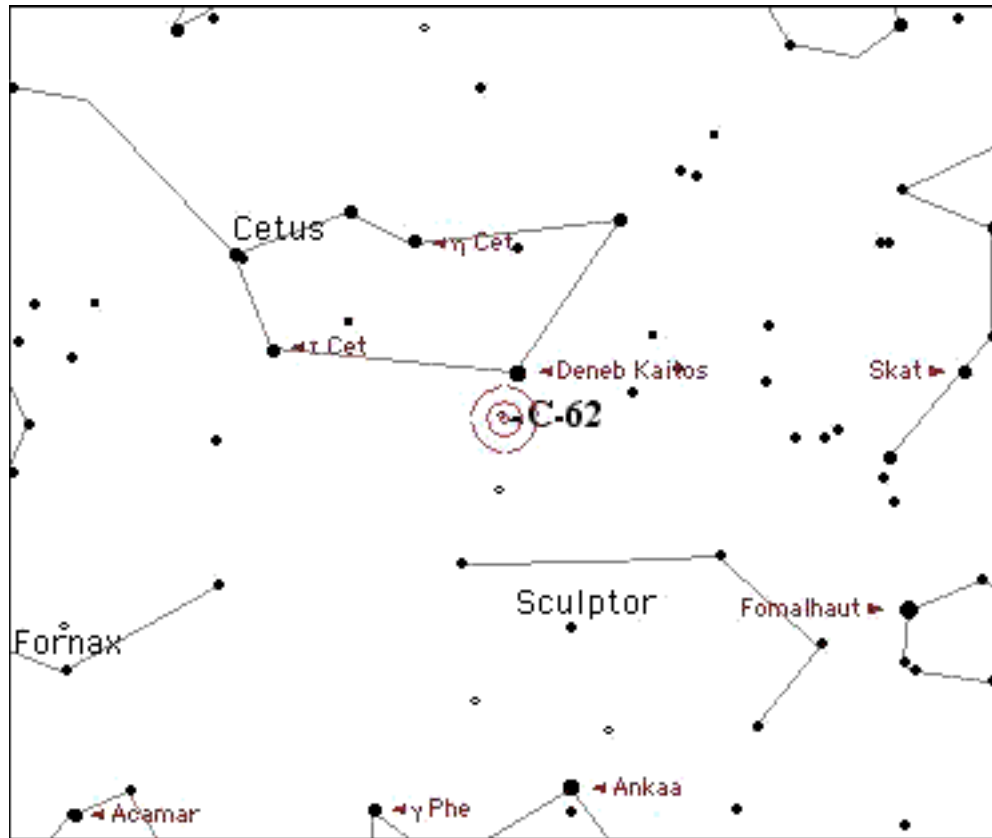

Caldwell# 062

Name/Designation C-62
NGC # 247

Seen? ☐
Date

Type Galaxy Hemisphere Either
Constellation Cetus Season Fall/Early Winter
Magnitude 9.1 Size 20 X 7
RA 00 47.1 Dec -20 46

Sky Atlas 2000 page 18 Other Chart Page(s)

Description

Observing Notes

Viewing Time Comments

Observing Site

Equipment

Sky : Seeing Transparency

Comments

Star charts created by Starry Night Pro(TM) courtesy of Space.com Software