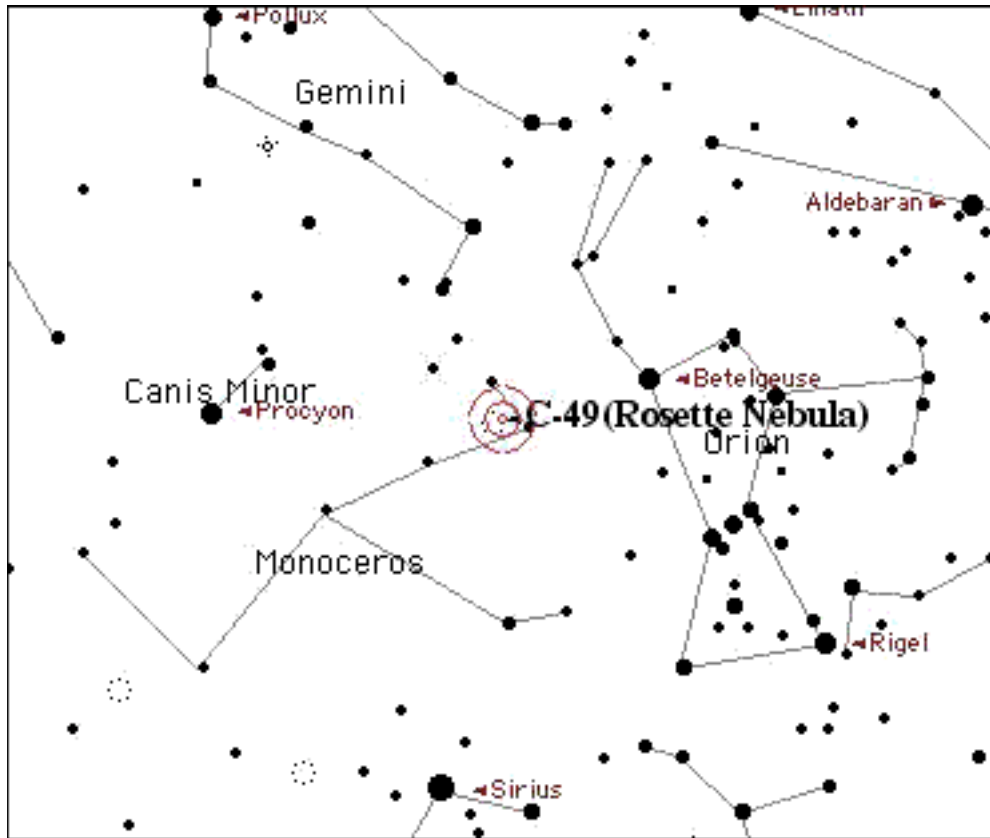

Caldwell# 049

Name/Designation C-49 (Rosette Nebula)
NGC # 2237

Seen? ☐
Date

Type Diffuse Nebula
Constellation Monoceros

Hemisphere Northern
Season Winter

Magnitude *Size* 80 X 60
RA 06 32.3 *Dec* +05 03

Sky Atlas 2000 page 12 *Other Chart Page(s)*

Description

Observing Notes

Viewing Time Comments

Observing Site

Equipment

Sky : Seeing *Transparency*

Comments

Star charts created by Starry Night Pro(TM) courtesy of Space.com Software