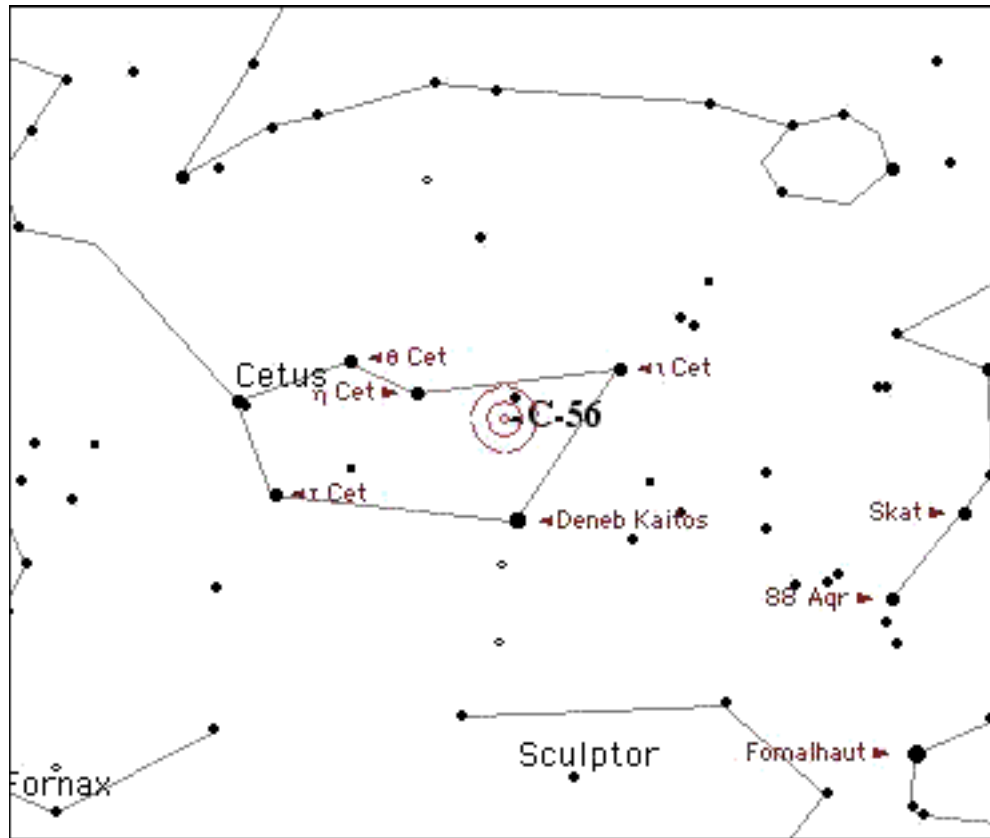

Caldwell# 056

Name/Designation C-56
NGC # 246

Seen? ☐
Date

Type Planetary Nebula
Constellation Cetus
Magnitude 10.9   Size 3.8
RA 00 47.0   Dec -11 53

Hemisphere Either
Season Fall/Early Winter

Sky Atlas 2000 page 10   Other Chart Page(s)

Description

Observing Notes

Viewing Time Comments

Observing Site

Equipment

Sky : Seeing Transparency

Comments

Star charts created by Starry Night Pro(TM) courtesy of Space.com Software