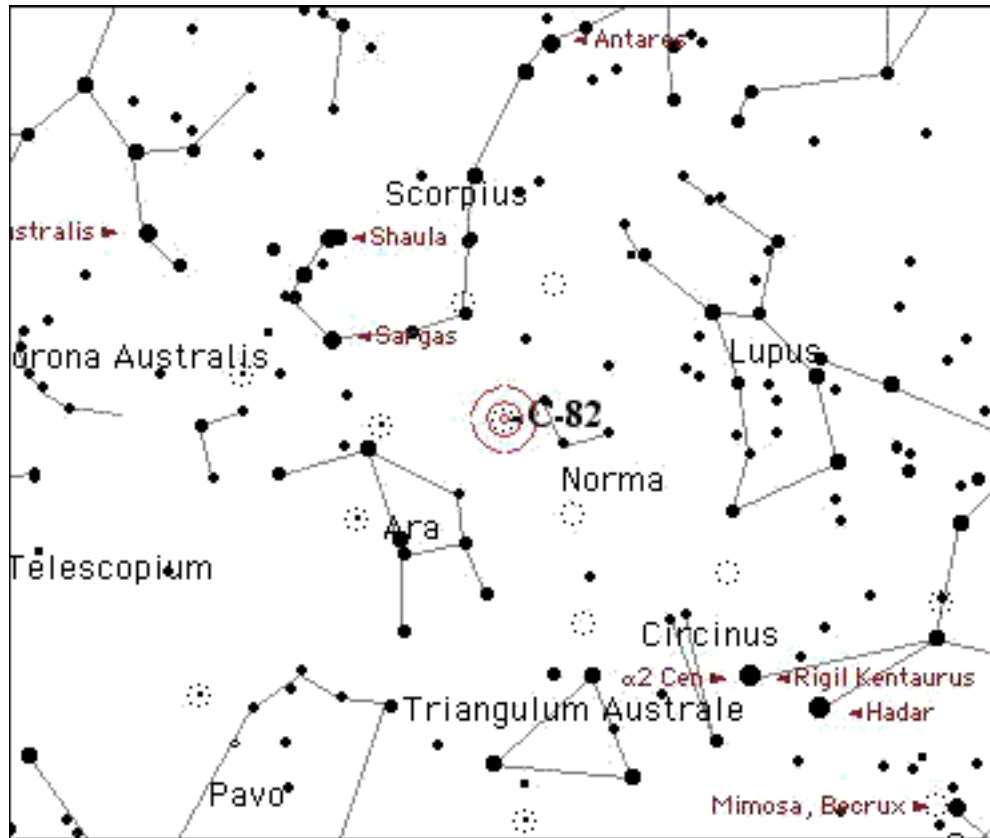

Caldwell# 082

Name/Designation C-82
NGC # 6193

Seen? ☐
Date

Type Open Cluster
Constellation Ara
Magnitude 5.2   **Size** 15
RA 16 41.3   **Dec** -48 46

Hemisphere Southern
Season Late Spring

Sky Atlas 2000 page 22   **Other Chart Page(s)**

Description

Observing Notes

Viewing Time Comments

Observing Site

Equipment

Sky : Seeing   **Transparency**

Comments