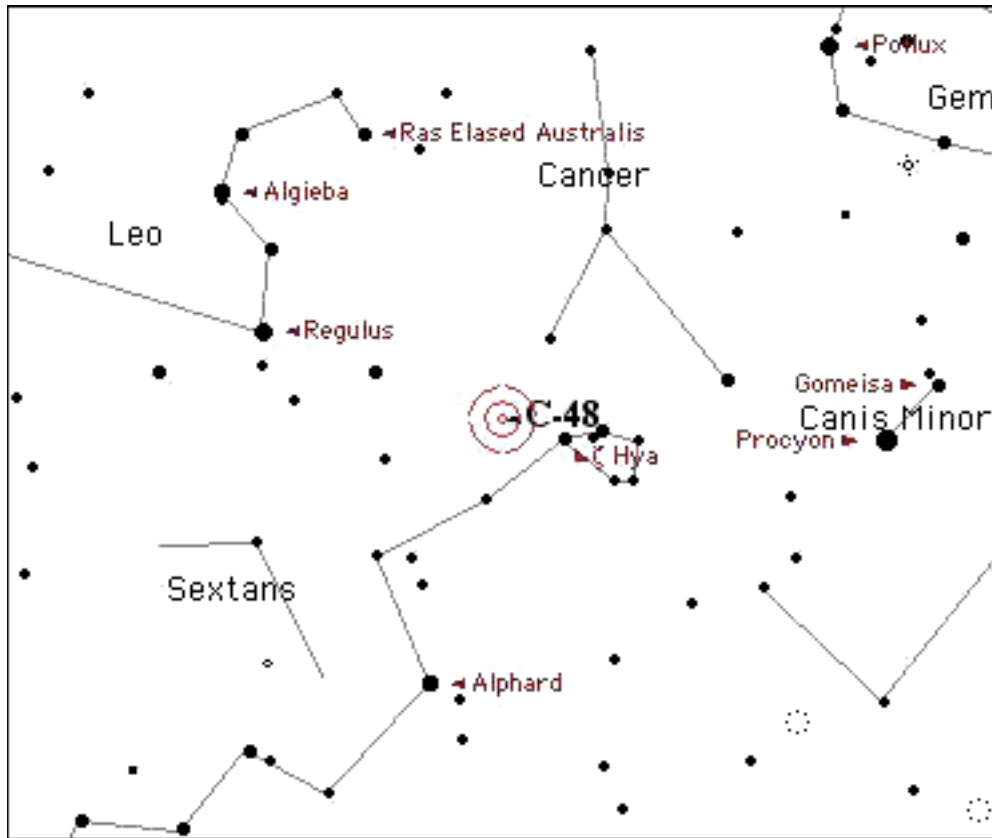

Sky Atlas 2000 page 12   Other Chart Page(s)
Description