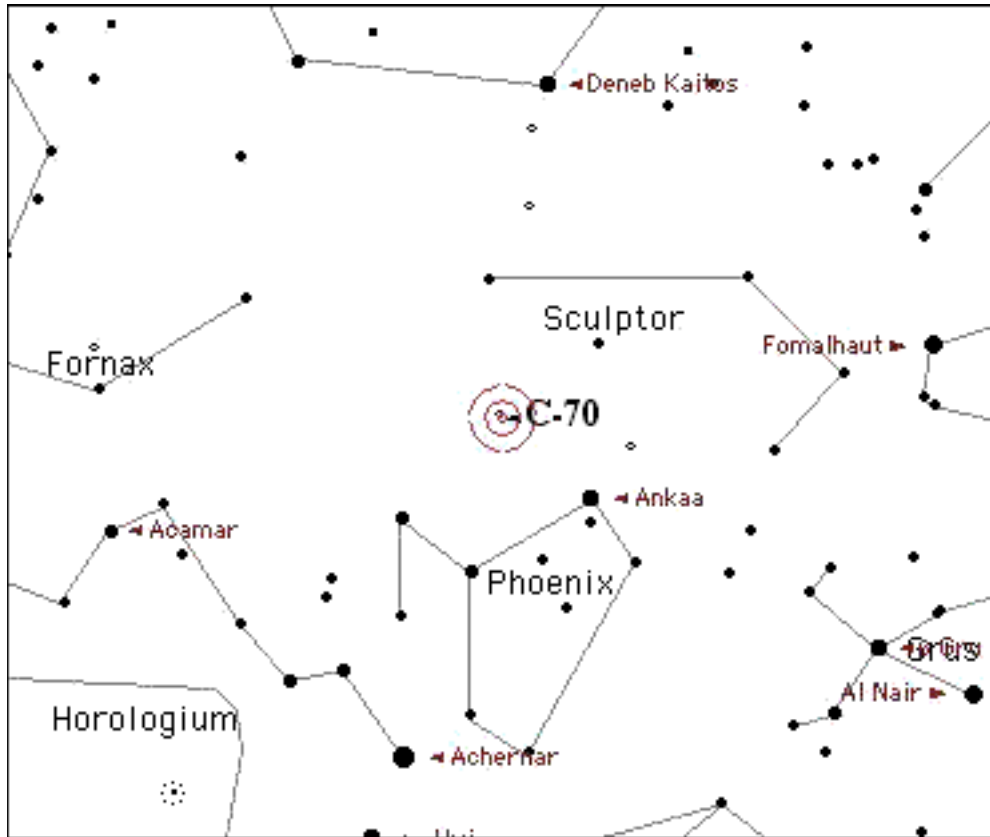

Caldwell# 070

Name/Designation C-70
NGC # 300

Seen? ☐
Date

Type Galaxy Hemisphere Either
Constellation Sculptor Season Fall/Early Winter
Magnitude 8.7 Size 20 X 13
RA 00 54.9 Dec -37 41

Sky Atlas 2000 page 18 Other Chart Page(s)

Description

Observing Notes

Viewing Time Comments

Observing Site

Equipment

Sky : Seeing Transparency

Comments

Star charts created by Starry Night Pro(TM) courtesy of Space.com Software