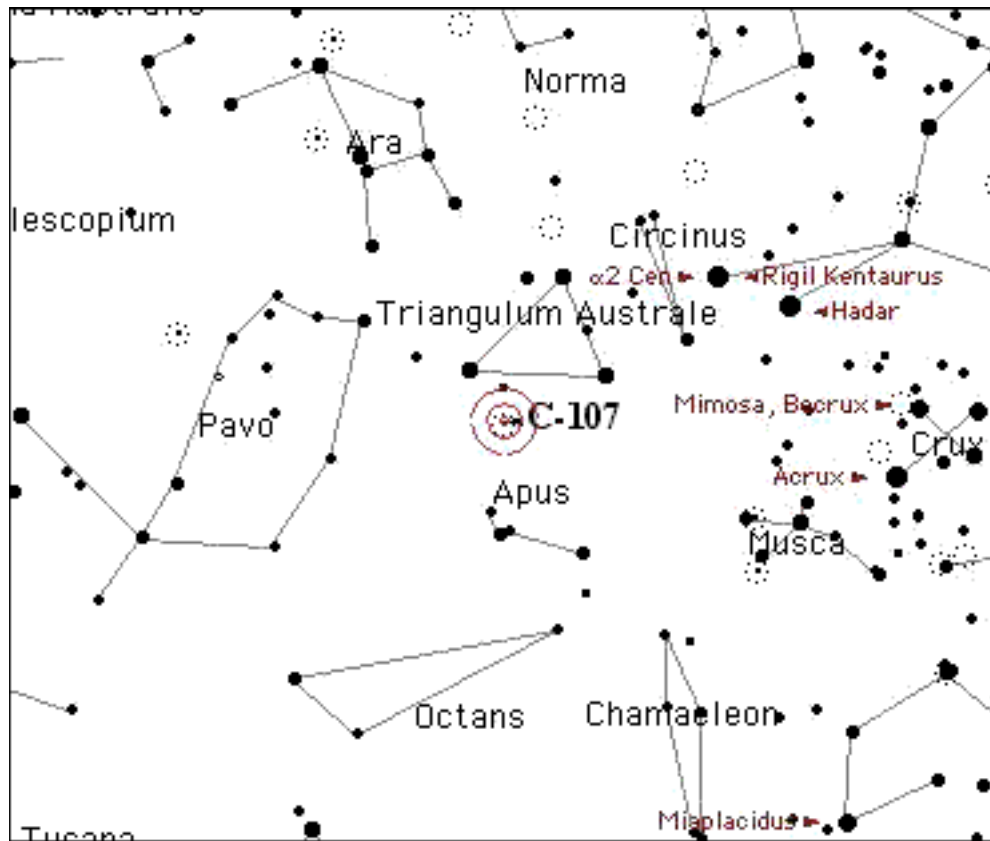

Star charts created by Starry Night Pro(TM) courtesy of Space.com Software

Caldwell# 108

Name/Designation C-108
NGC # 4372

Seen?
Date

Type Globular Cluster
Constellation Musca
Magnitude 7.8 Size 19
RA 12 25.8 Dec -72 40