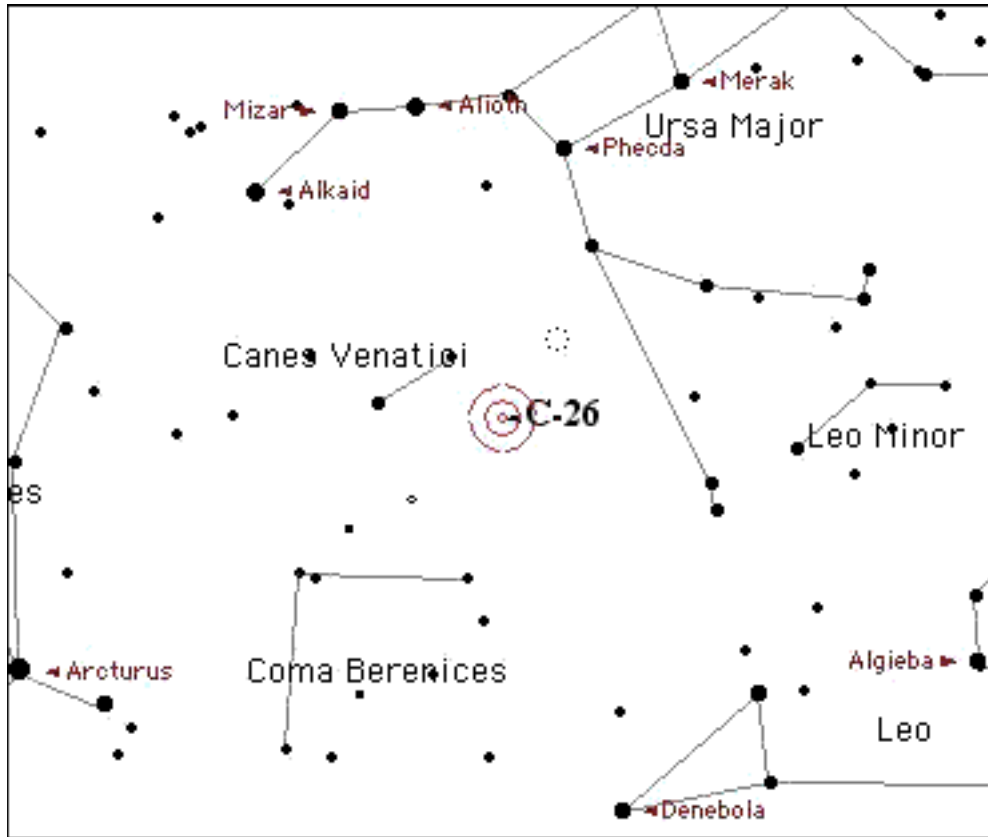

Caldwell# 026

Name/Designation C-26
NGC # 4244

Seen? ☐
Date

Type Galaxy
Constellation Canes Venatici
Magnitude 10.2 Size 16 X 2.5
RA 12 17.5 Dec +37 49

Hemisphere Northern
Season Early Spring

Sky Atlas 2000 page 7 Other Chart Page(s)

Description

Observing Notes

Viewing Time Comments

Observing Site

Equipment

Sky : Seeing Transparency

Comments

Star charts created by Starry Night Pro(TM) courtesy of Space.com Software