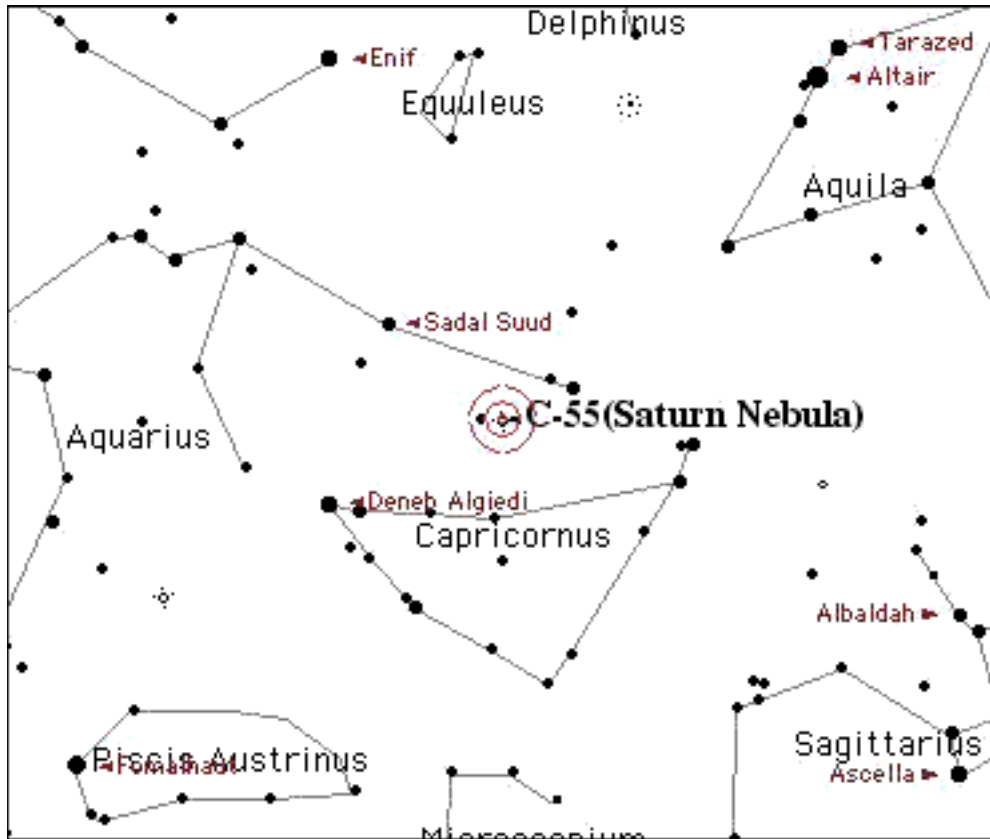

Viewing Time Comments

Observing Site

Equipment

Sky : Seeing **Transparency**

Comments

Star charts created by Starry Night Pro(TM) courtesy of Space.com Software

Caldwell# 056

Name/Designation C-56
NGC # 246