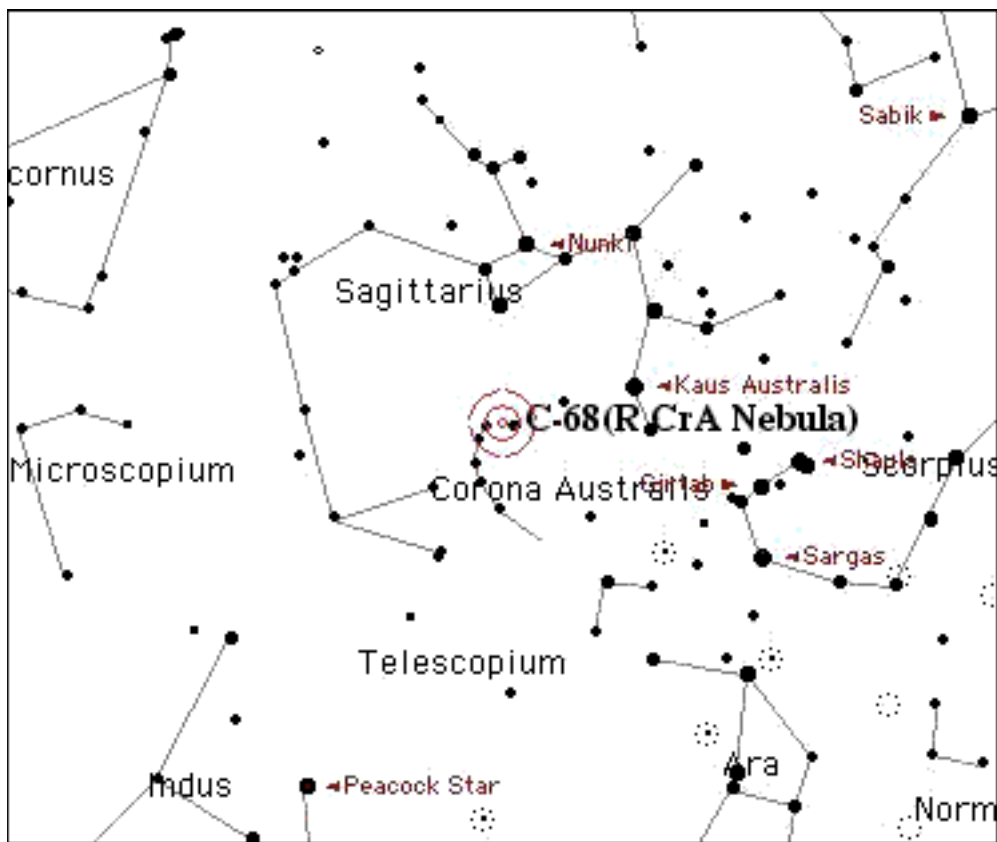

Caldwell# 068

Name/Designation C-68 (R CrA Nebula)
NGC # 6729

Seen? ☐
Date

Type Diffuse Nebula   **Hemisphere** Southern
Constellation Corona Australis   **Season** Late Summer
Magnitude   **Size** 1
RA 19 01.9   **Dec** -36 57

Sky Atlas 2000 page 22   **Other Chart Page(s)**

Description

Observing Notes

Viewing Time Comments

Observing Site

Equipment

Sky : Seeing   **Transparency**

Comments

Star charts created by Starry Night Pro(TM) courtesy of Space.com Software