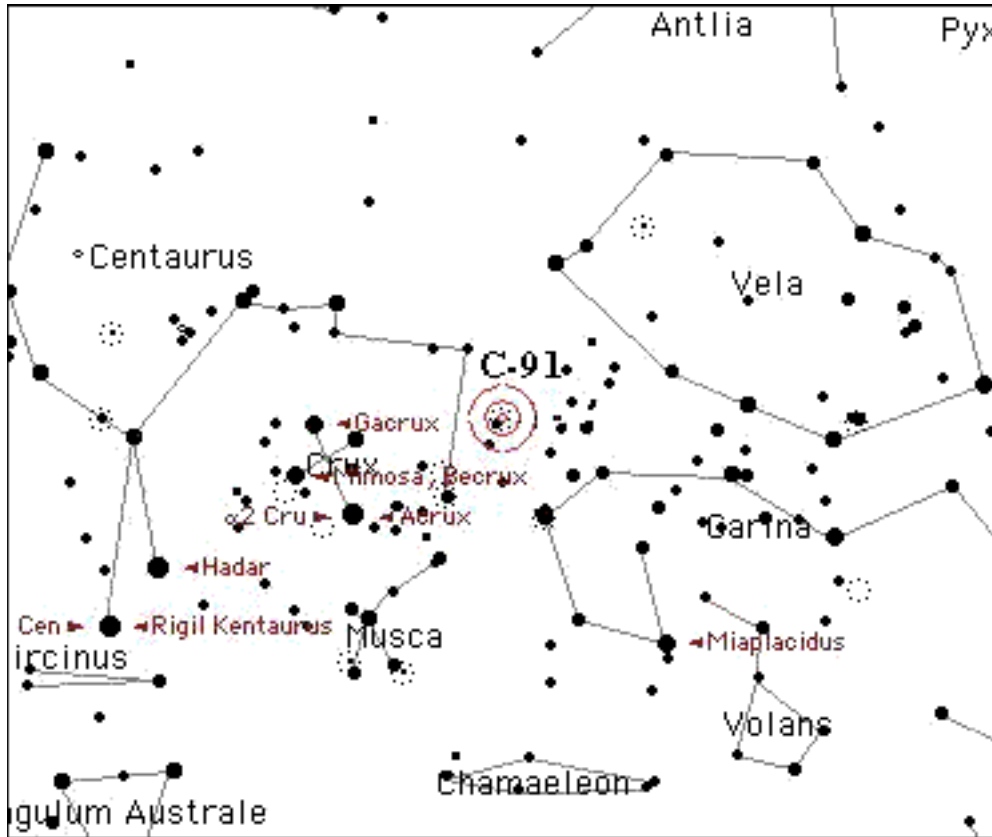

Caldwell# 091

Name/Designation C-91
NGC # 3532

Seen? ☐
Date

Type Open Cluster   *Hemisphere* Southern
Constellation Carina   *Season* Winter
Magnitude 3   *Size* 55
RA 11 06.4   *Dec* -58 40

Sky Atlas 2000 page 25   *Other Chart Page(s)*

Description

Observing Notes

Viewing Time Comments

Observing Site

Equipment

Sky : Seeing   *Transparency*

Comments

Star charts created by Starry Night Pro(TM) courtesy of Space.com Software