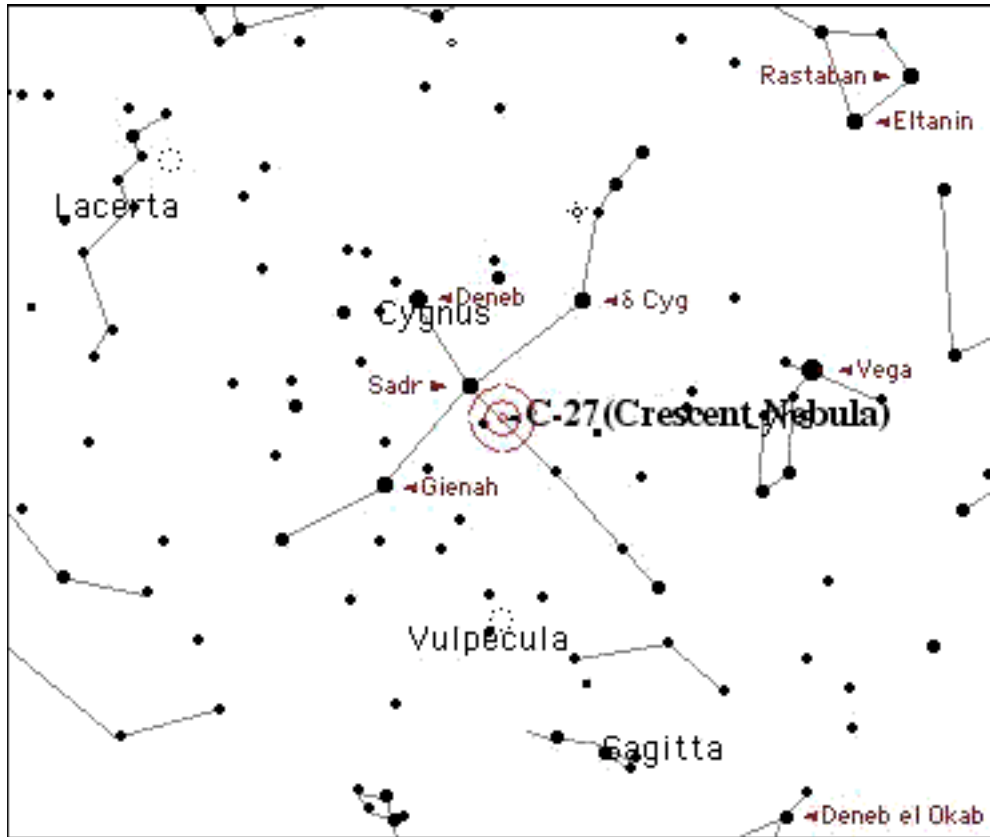

Caldwell# 027

Name/Designation C-27 (Crescent Nebula)
NGC # 6888

Seen? ☐
Date

Type Diffuse Nebula   **Hemisphere** Northern
Constellation Cygnus   **Season** Late Summer
Magnitude   **Size** 20 X 10
RA 20 12.0   **Dec** +38 21

Sky Atlas 2000 page 9   **Other Chart Page(s)**

Description

Observing Notes

Viewing Time Comments

Observing Site

Equipment

Sky : Seeing **Transparency**

Comments

Star charts created by Starry Night Pro(TM) courtesy of Space.com Software