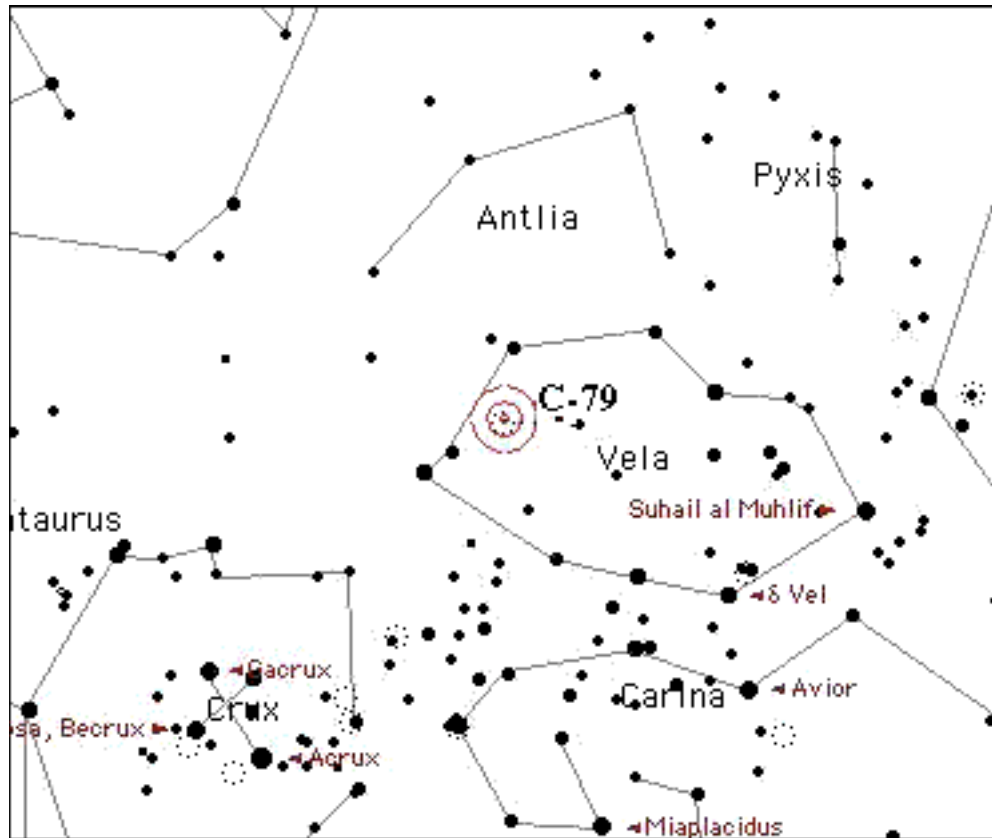

Comments

Star charts created by Starry Night Pro(TM) courtesy of Space.com Software

Caldwell# 080

Name/Designation C-82 (Omega Centauri)
NGC # 5139

Seen?
Date

Type Globular Cluster *Hemisphere* Southern
Constellation Centaurus *Season* Late Spring
Magnitude 3.6 *Size* 36
RA 13 26.8 *Dec* -47 29