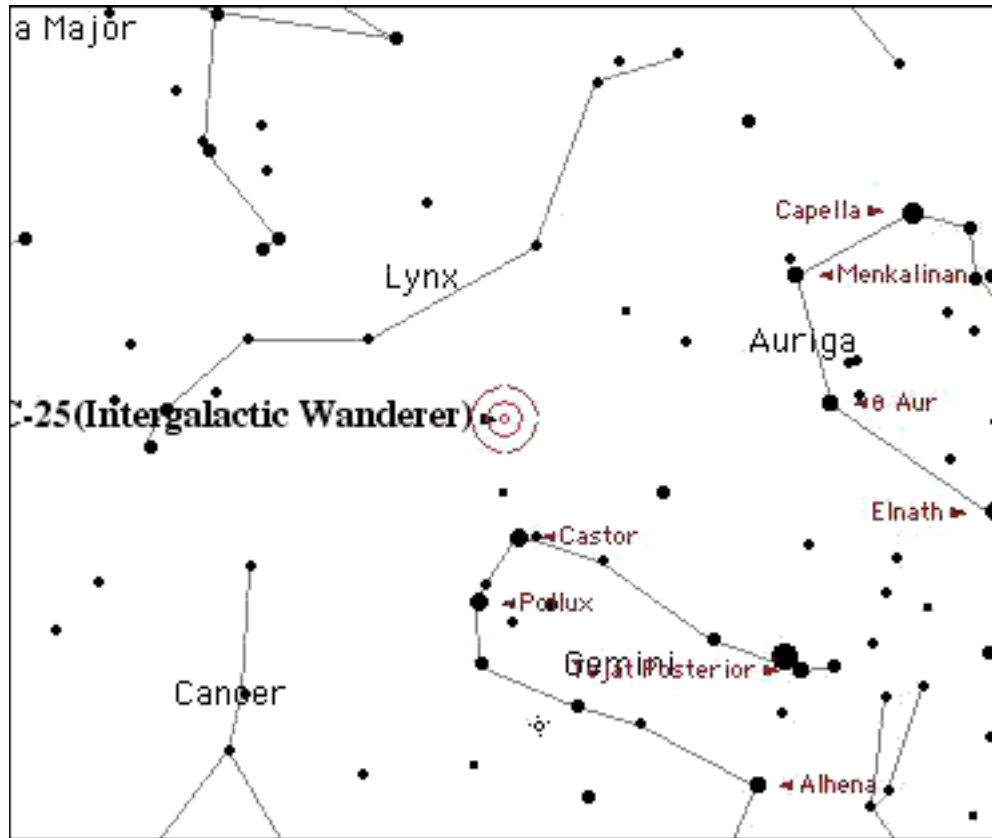

Caldwell# 025

Name/Designation C-25 (Intergalactic Wanderer)
NGC # 2419

Seen? ☐
Date

Type Globular Cluster

Hemisphere Either

Constellation Lynx

Season Early Spring

Magnitude 10.4   **Size** 4.1

RA 07 38.1   **Dec** +38 53

Sky Atlas 2000 page 5   **Other Chart Page(s)**

Description

Observing Notes

Viewing Time Comments

Observing Site

Equipment

Sky : Seeing   **Transparency**

Comments

Star charts created by Starry Night Pro(TM) courtesy of Space.com Software