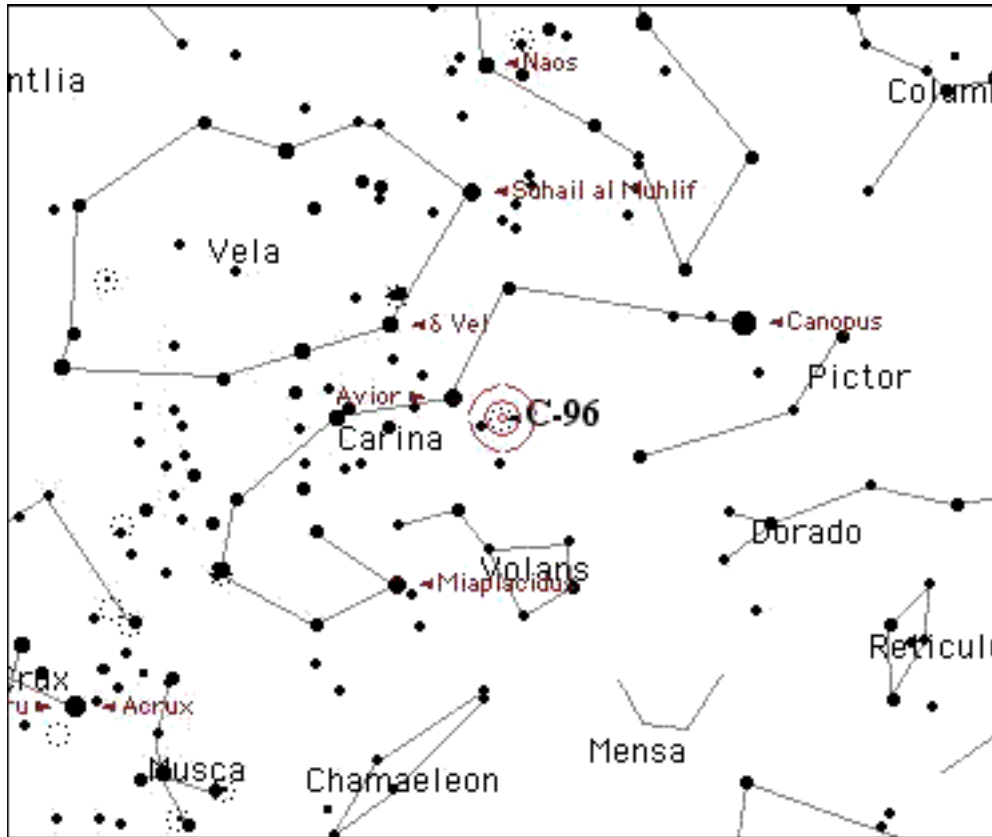

Comments

Star charts created by Starry Night Pro(TM) courtesy of Space.com Software

Caldwell# 097

Name/Designation C-97
NGC # 3766

Seen?
Date

Type Open Cluster **Hemisphere** Southern
Constellation Centaurus **Season** Late Spring
Magnitude 5.3 **Size** 12
RA 11 36.1 **Dec** -61 37