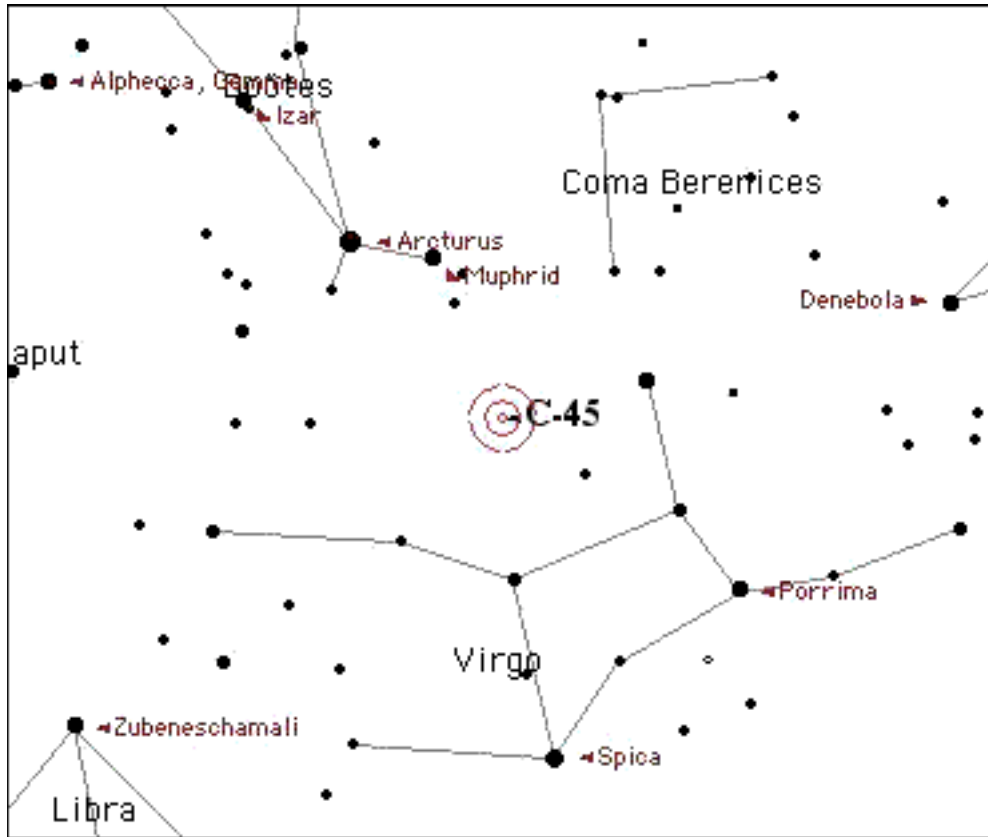

Comments

Star charts created by Starry Night Pro(TM) courtesy of Space.com Software

Caldwell# 046

Name/Designation C-46 (Hubble's Var.)
NGC # 2261

Seen?
Date

Type Diffuse Nebula
Constellation Monoceros

Hemisphere Either
Season Winter