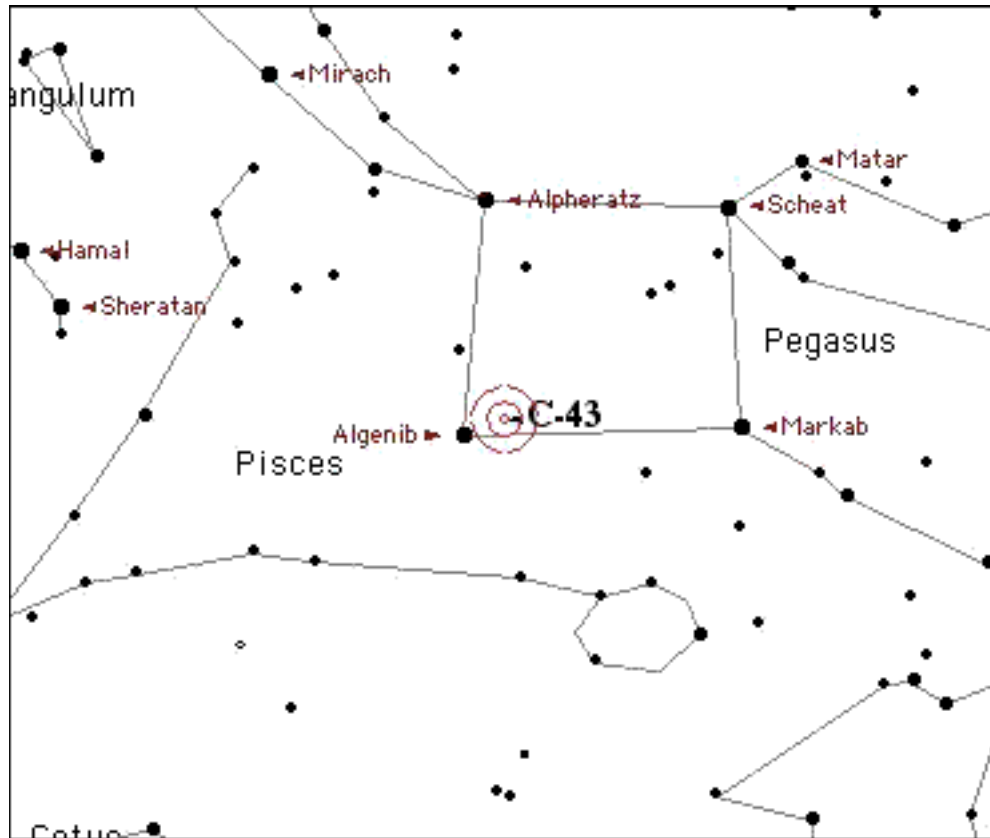

Star charts created by Starry Night Pro(TM) courtesy of Space.com Software

Caldwell# 044

Name/Designation C-44
NGC # 7479

Seen?
Date

Type Galaxy Hemisphere Either
Constellation Pegasus Season Fall/Early Winter
Magnitude 11 Size 4 X 3
RA 23 04.9 Dec +12 19