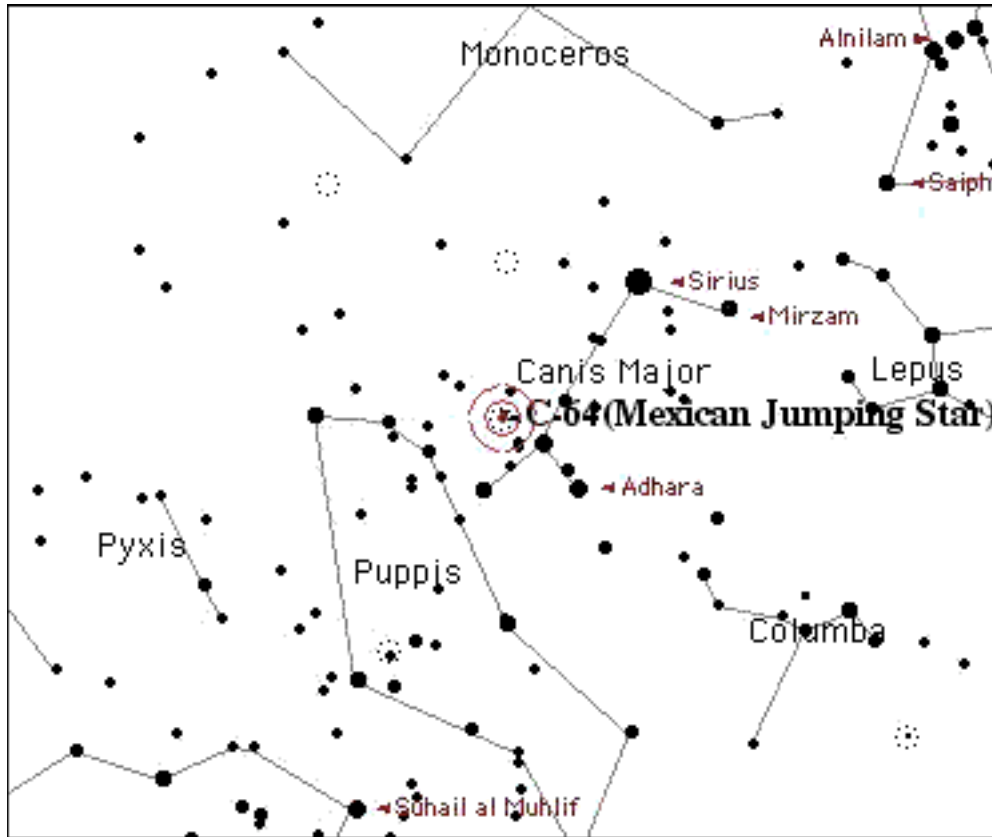

Caldwell# 064

Name/Designation
NGC #

C-64 (Mexican Jumping Star)
2362

Seen? ☐
Date

Type Open Cluster
Constellation Canis Major
Magnitude 4.1
RA 07 18.8

Size 8
Dec -24 57

Hemisphere Either
Season Winter

Sky Atlas 2000 page 19 *Other Chart Page(s)*

Description

Observing Notes

Viewing Time Comments

Observing Site

Equipment

Sky : Seeing *Transparency*

Comments

Star charts created by Starry Night Pro(TM) courtesy of Space.com Software