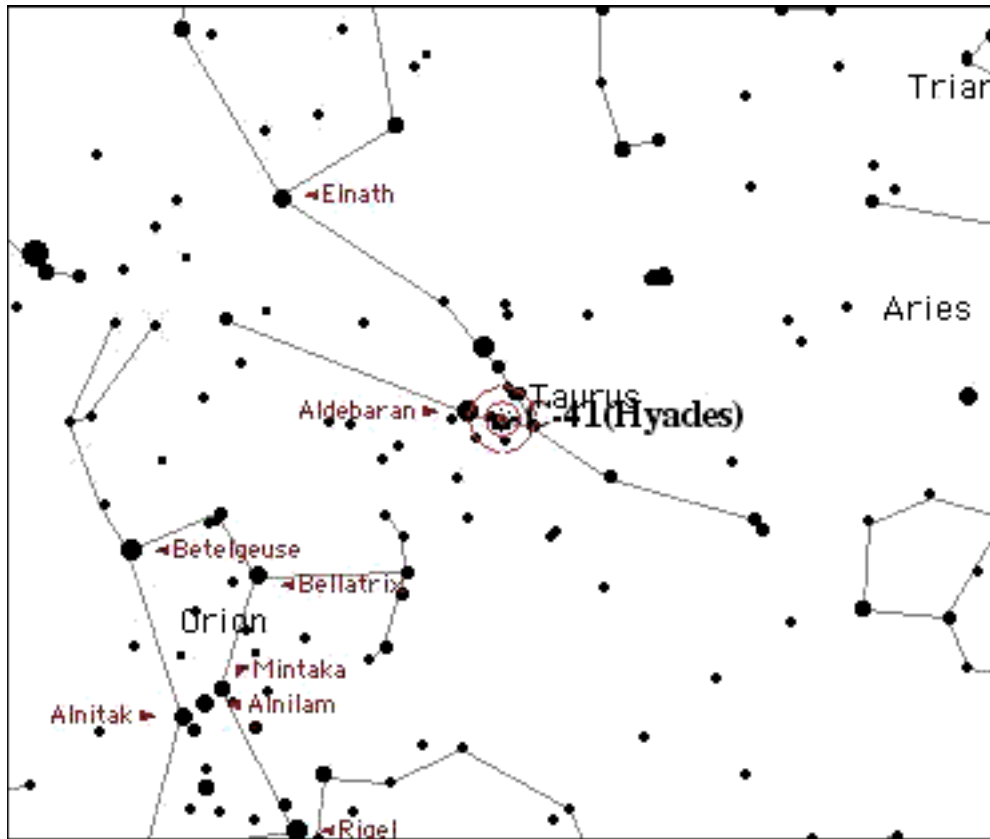

Comments

Star charts created by Starry Night Pro(TM) courtesy of Space.com Software

Caldwell# 042

Name/Designation C-42 (Very distant)
NGC # 7006

Seen?
Date

Type Globular Cluster
Constellation Delphinus
Magnitude 10.6 **Size** 2.8
RA 21 01.5 **Dec** +16 11