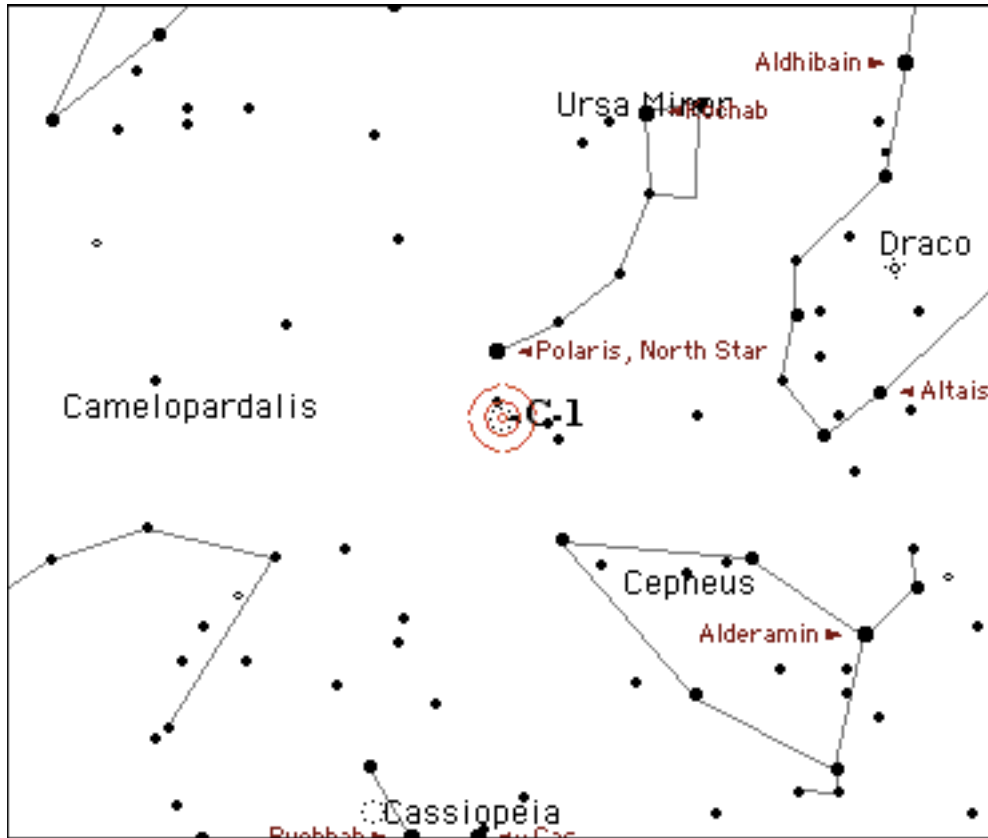

Caldwell# 001

Name/Designation C-1
NGC # 188

Seen? ☐
Date

Type Open Cluster
Constellation Cepheus

Hemisphere Northern
Season Fall/Early Winter

Magnitude 8.1 Size 14

RA 00 44.4 Dec +85 20

Sky Atlas 2000 page 3 Other Chart Page(s)

Description

Observing Notes

Viewing Time Comments

Observing Site

Equipment

Sky : Seeing Transparency

Comments

Star charts created by Starry Night Pro(TM) courtesy of Space.com Software