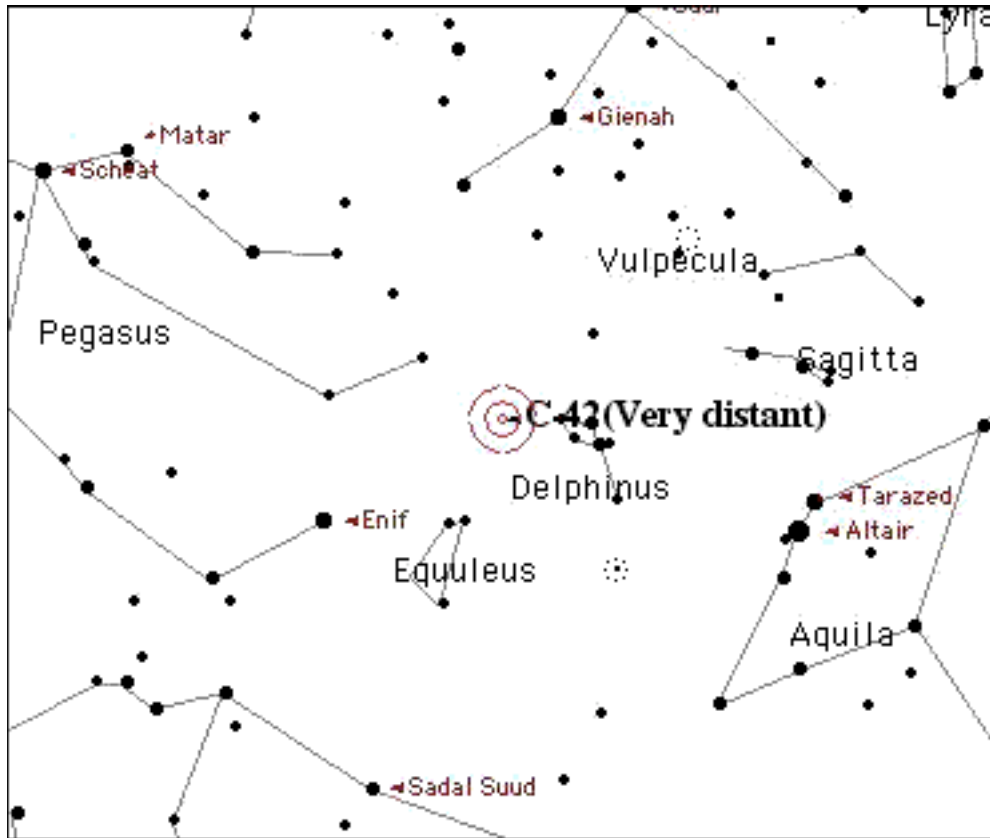

Caldwell# 042

Name/Designation C-42 (Very distant)
NGC # 7006

Seen? ☐
Date

Type Globular Cluster
Constellation Delphinus
Magnitude 10.6   **Size** 2.8
RA 21 01.5   **Dec** +16 11

Hemisphere Either
Season Mid-Summer

Sky Atlas 2000 page 16   **Other Chart Page(s)**

Description

Observing Notes

Viewing Time Comments

Observing Site

Equipment

Sky : Seeing   **Transparency**

Comments

Star charts created by Starry Night Pro(TM) courtesy of Space.com Software