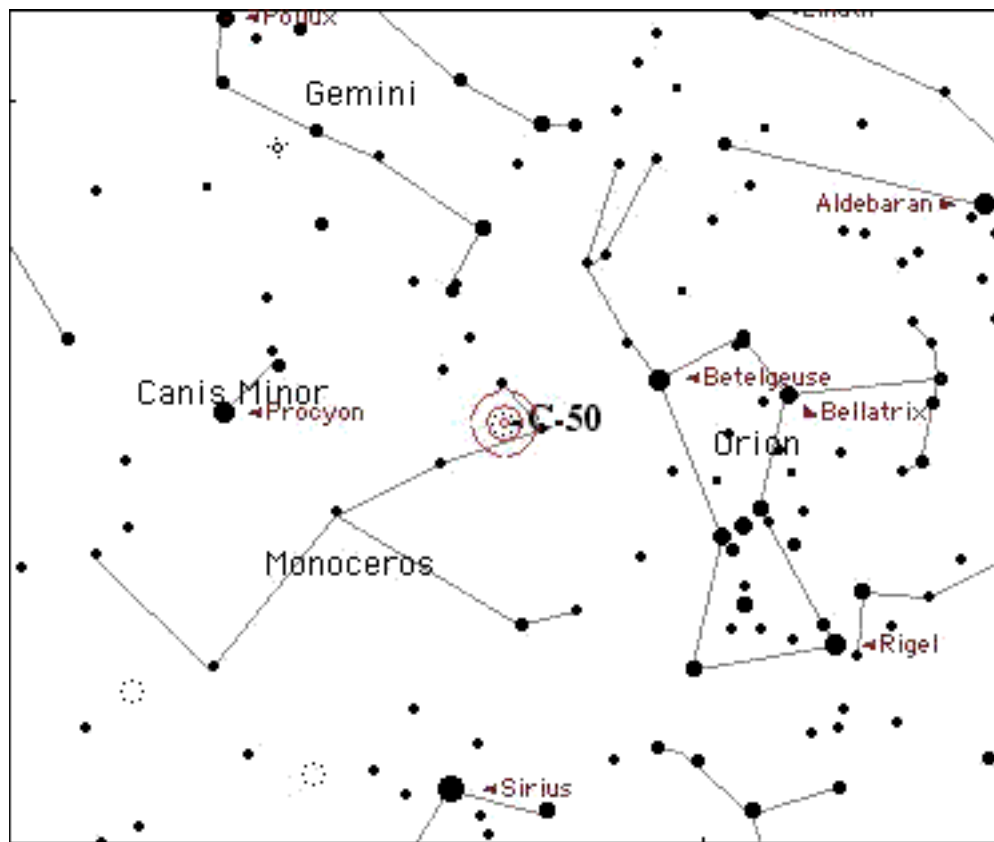

Caldwell# 050

Name/Designation C-50
NGC # 2244

Seen? ☐
Date

Type Open Cluster
Constellation Monoceros
Magnitude 4.8
RA 06 32.4

Size 24
Dec +04 52

Hemisphere Either
Season Winter

Sky Atlas 2000 page 12 Other Chart Page(s)

Description

Observing Notes

Viewing Time Comments

Observing Site

Equipment

Sky : Seeing Transparency

Comments

Star charts created by Starry Night Pro(TM) courtesy of Space.com Software