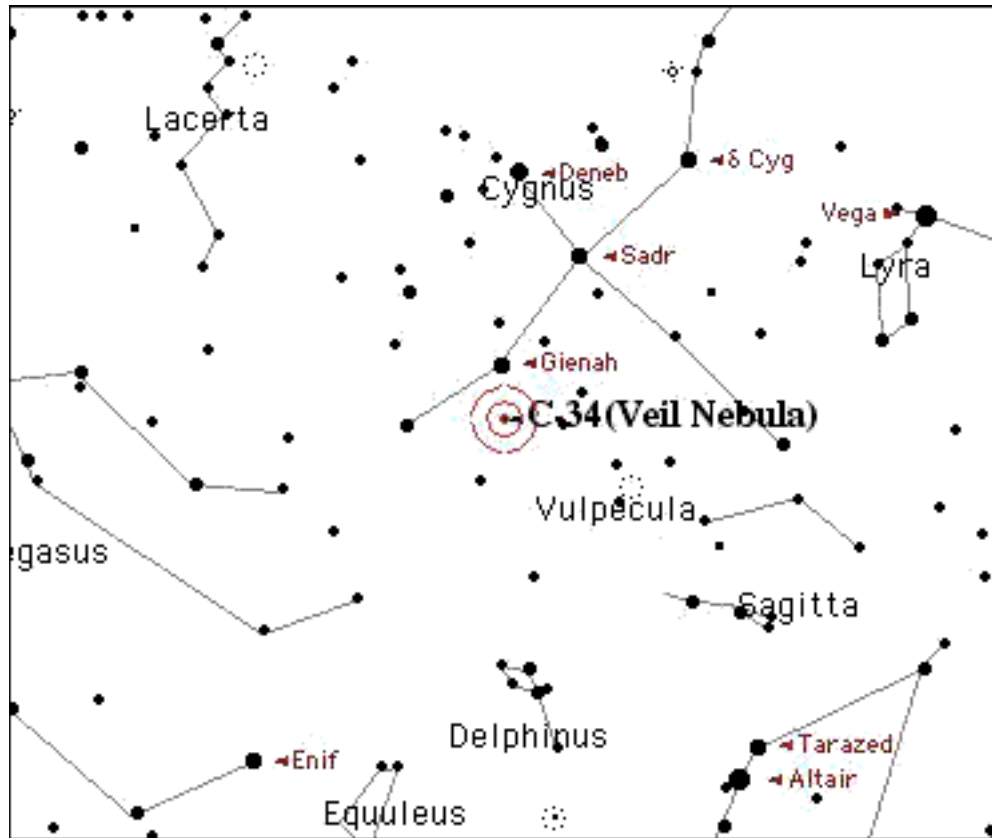

Caldwell# 034

Name/Designation C-34 (Veil Nebula)
NGC # 6960

Seen? ☐
Date

Type Diffuse Nebula
Constellation Cygnus
Magnitude **Size** 70 X 6
RA 20 45.7 **Dec** +30 43

Hemisphere Northern
Season Late Summer

Sky Atlas 2000 page 9 **Other Chart Page(s)**

Description

Observing Notes

Viewing Time Comments

Observing Site

Equipment

Sky : Seeing **Transparency**

Comments