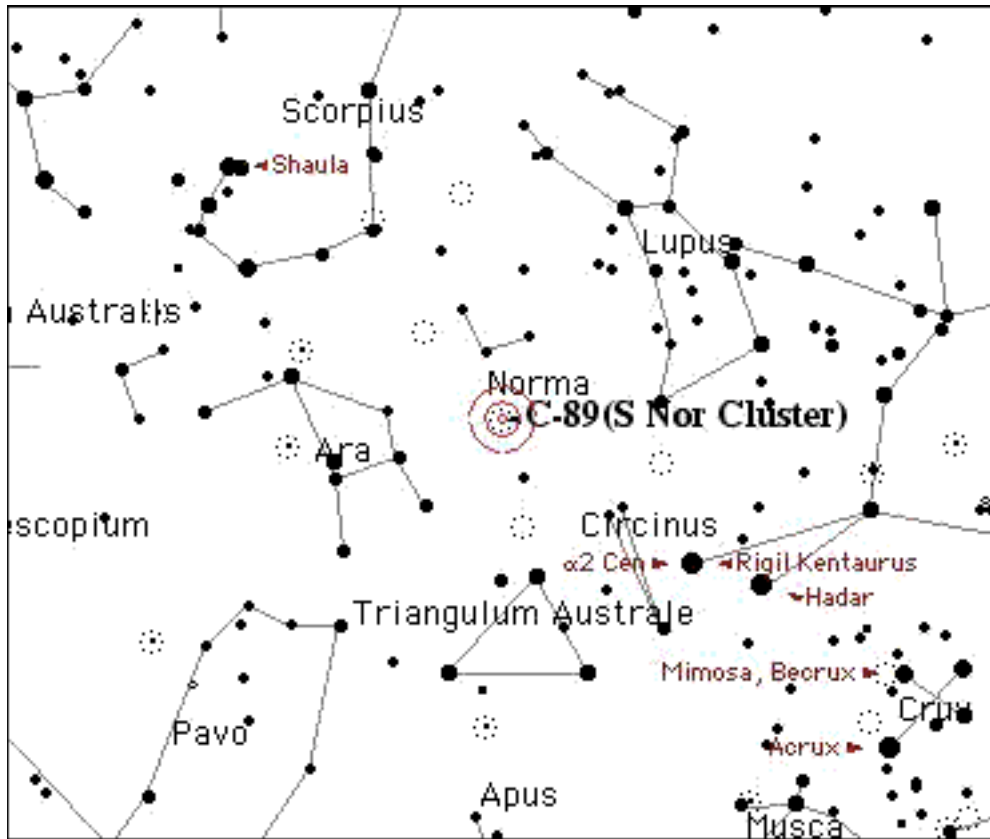

Caldwell# 089

Name/Designation C-89 (S Nor Cluster)
NGC # 6067

Seen? ☐
Date

Type Open Cluster
Constellation Norma
Magnitude 5.4
RA 16 18.9

Size 12
Dec -57 54

Hemisphere Southern
Season Late Spring

Sky Atlas 2000 page 25 *Other Chart Page(s)*

Description

Observing Notes

Viewing Time Comments

Observing Site

Equipment

Sky : Seeing *Transparency*

Comments

Star charts created by Starry Night Pro(TM) courtesy of Space.com Software