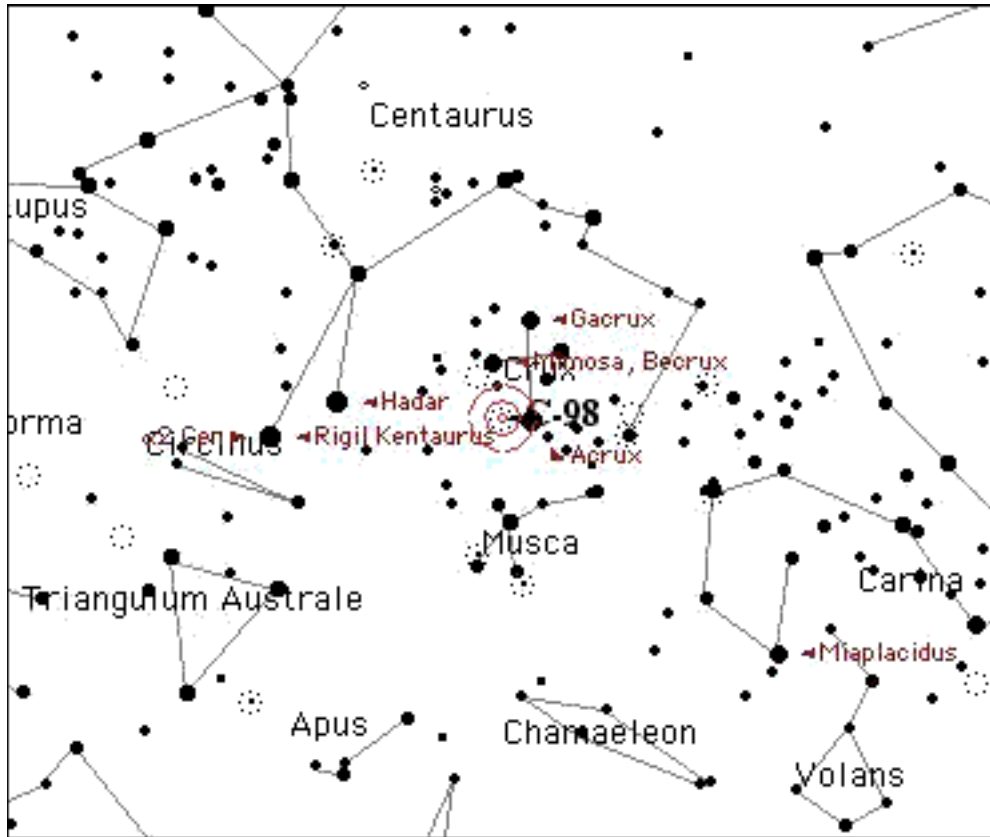

Caldwell# 098

Name/Designation C-98
NGC # 4609

Seen? ☐
Date

Type Open Cluster   *Hemisphere* Southern
Constellation Crux   *Season* Late Spring
Magnitude 6.9   *Size* 5
RA 12 42.3   *Dec* -62 58

Sky Atlas 2000 page 25   *Other Chart Page(s)*

Description

Observing Notes

Viewing Time Comments

Observing Site

Equipment

Sky : Seeing   *Transparency*

Comments

Star charts created by Starry Night Pro(TM) courtesy of Space.com Software