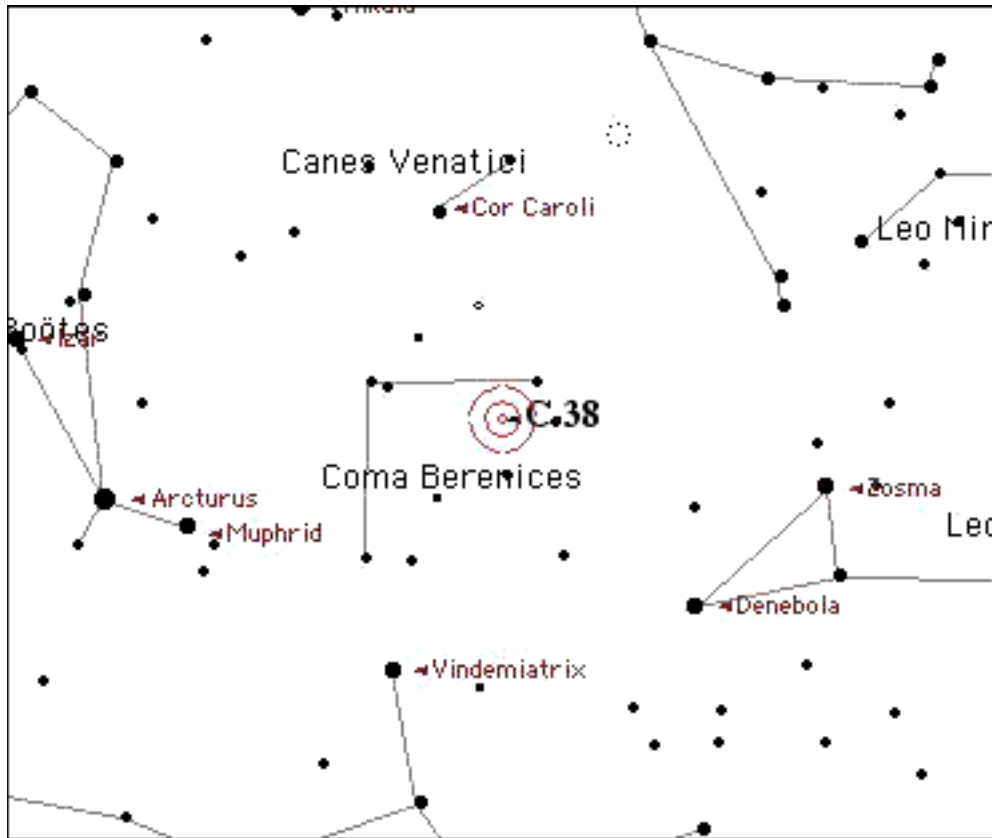

Comments

Star charts created by Starry Night Pro(TM) courtesy of Space.com Software

Caldwell# 039

Name/Designation C-39 (Eskimo Nebula)
NGC # 2392

Seen?
Date

Type Planetary Nebula
Constellation Gemini
Magnitude 9.2 *Size* 0.2 / 0.7
RA 07 29.2 *Dec* +20 55