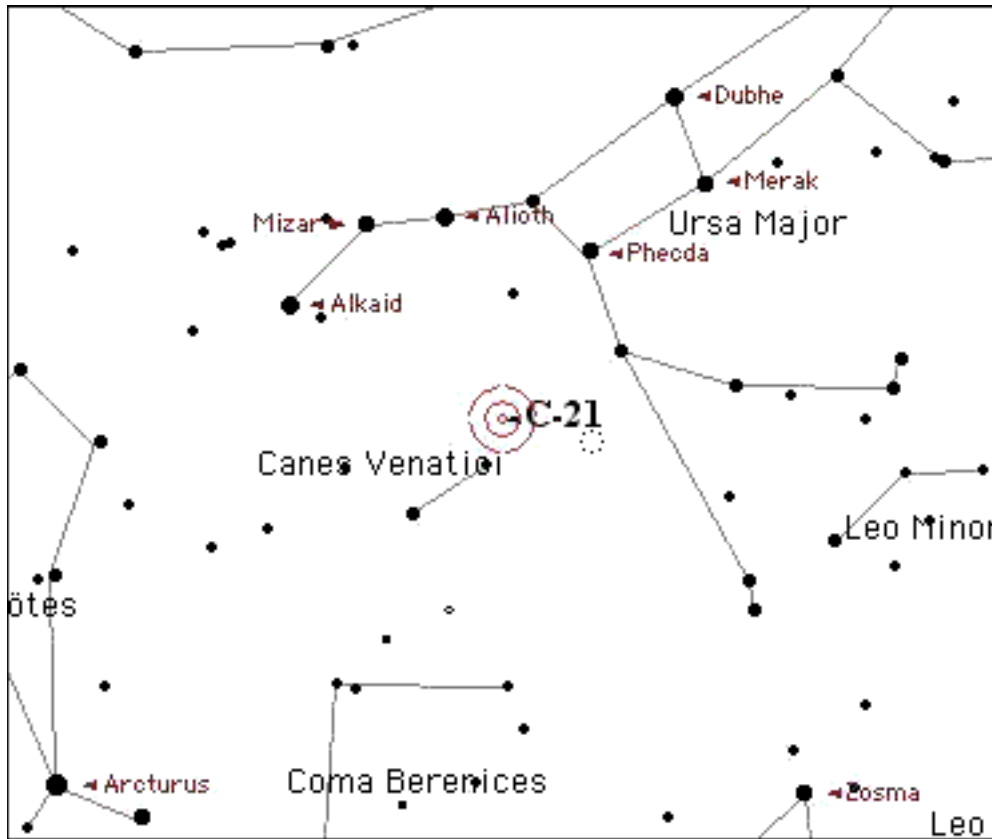

Caldwell# 021

Name/Designation C-21
NGC # 4449

Seen? ☐
Date

Type Galaxy
Constellation Canes Venatici

Hemisphere Northern
Season Early Spring

Magnitude 9.4 Size 5 X 3

RA 12 28.2 Dec +44 06

Sky Atlas 2000 page 7 Other Chart Page(s)

Description

Observing Notes

Viewing Time Comments

Observing Site

Equipment

Sky : Seeing Transparency

Comments

Star charts created by Starry Night Pro(TM) courtesy of Space.com Software