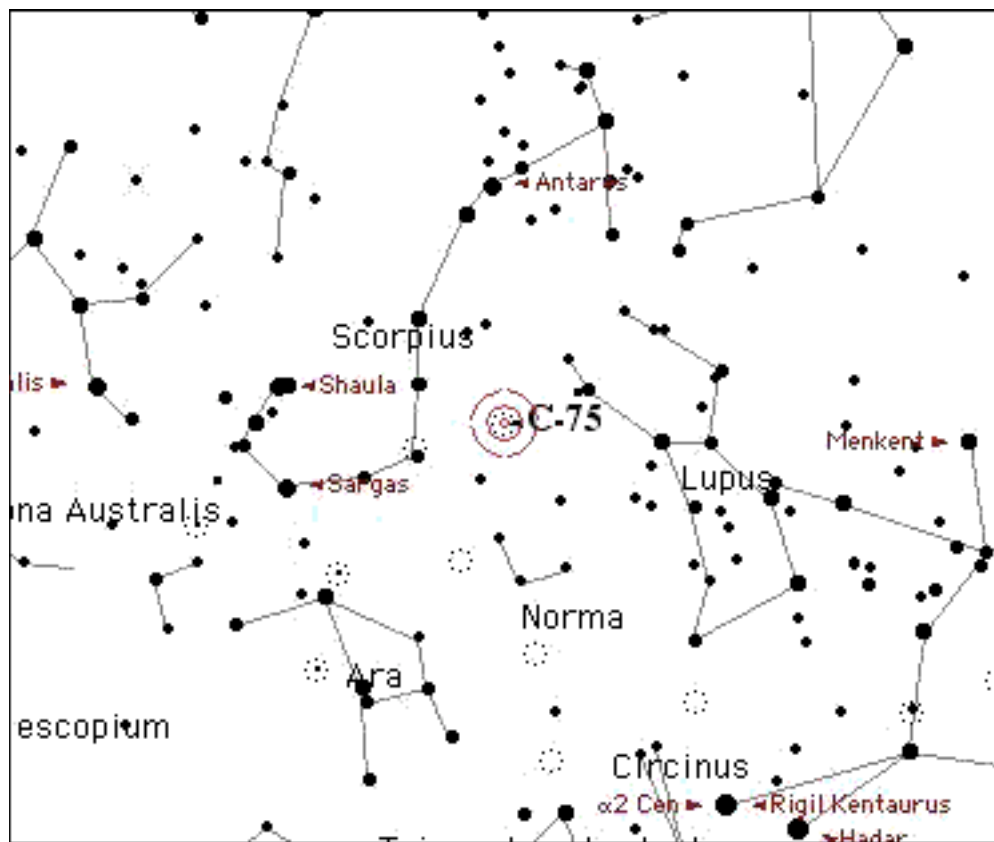

Caldwell# 076

Name/Designation C-76
NGC # 6231

Seen?
Date

Type Open Cluster
Constellation Scorpius
Magnitude 2.6 Size 15
RA 16 54.0 Dec -41 48

Hemisphere Either
Season Mid-Summer

Sky Atlas 2000 page 22 Other Chart Page(s)