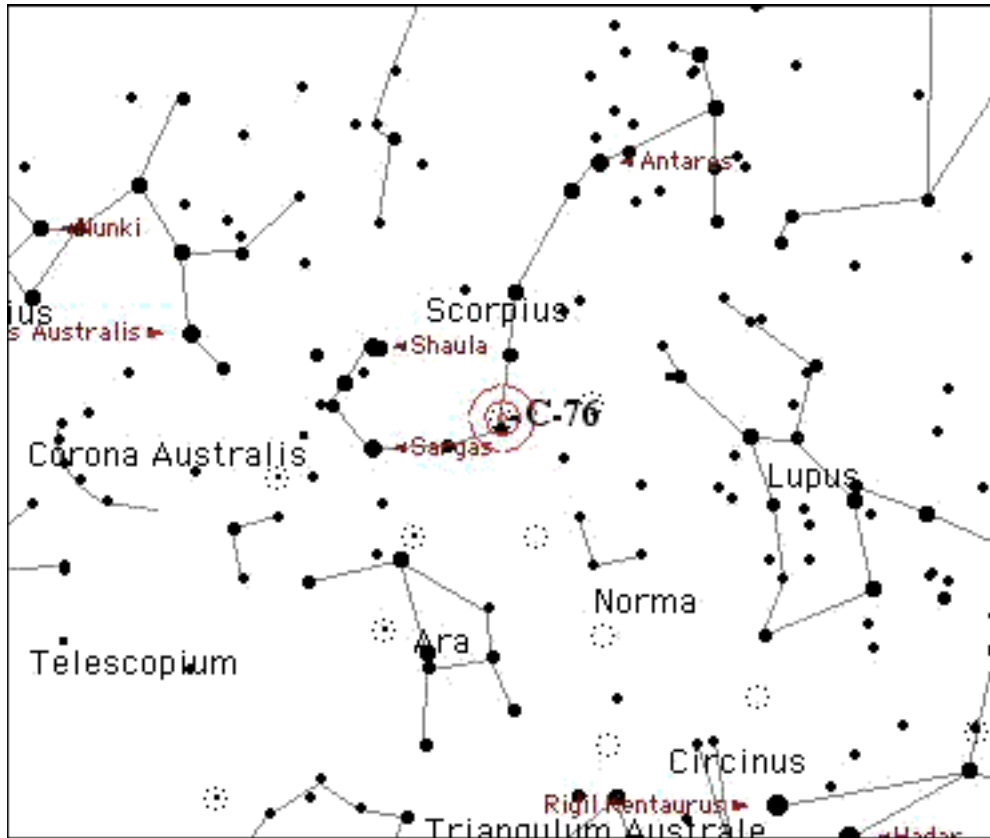

Star charts created by Starry Night Pro(TM) courtesy of Space.com Software