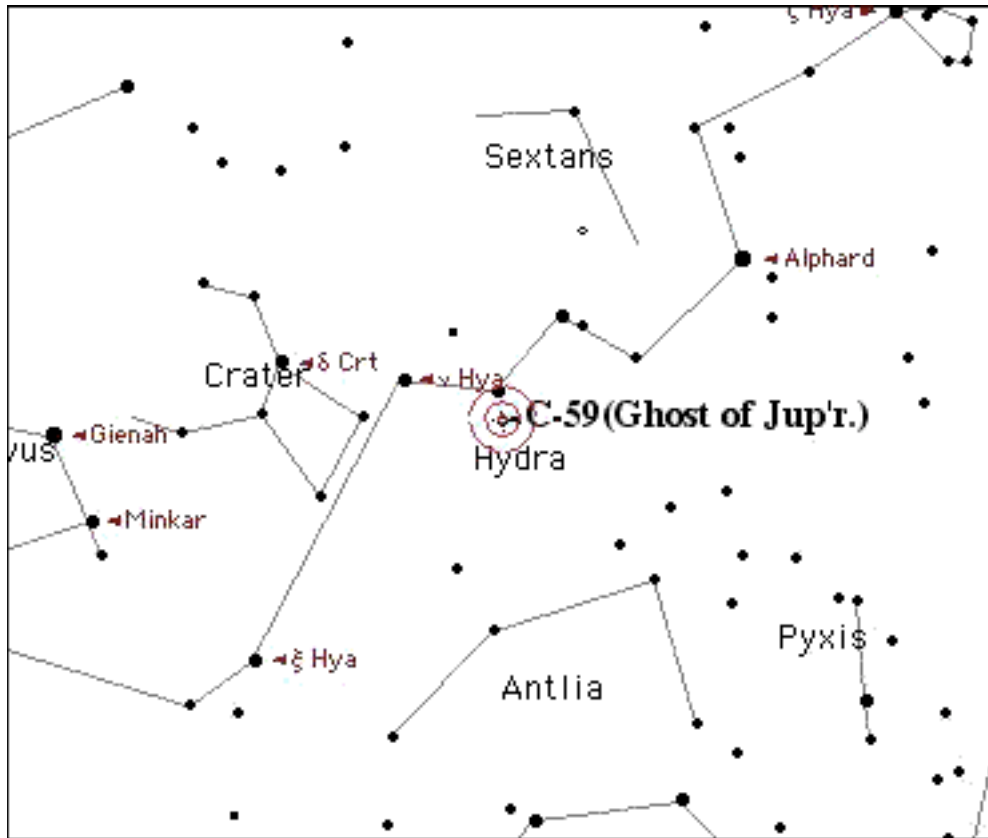

Sky Atlas 2000 page 13   *Other Chart Page(s)*
Description