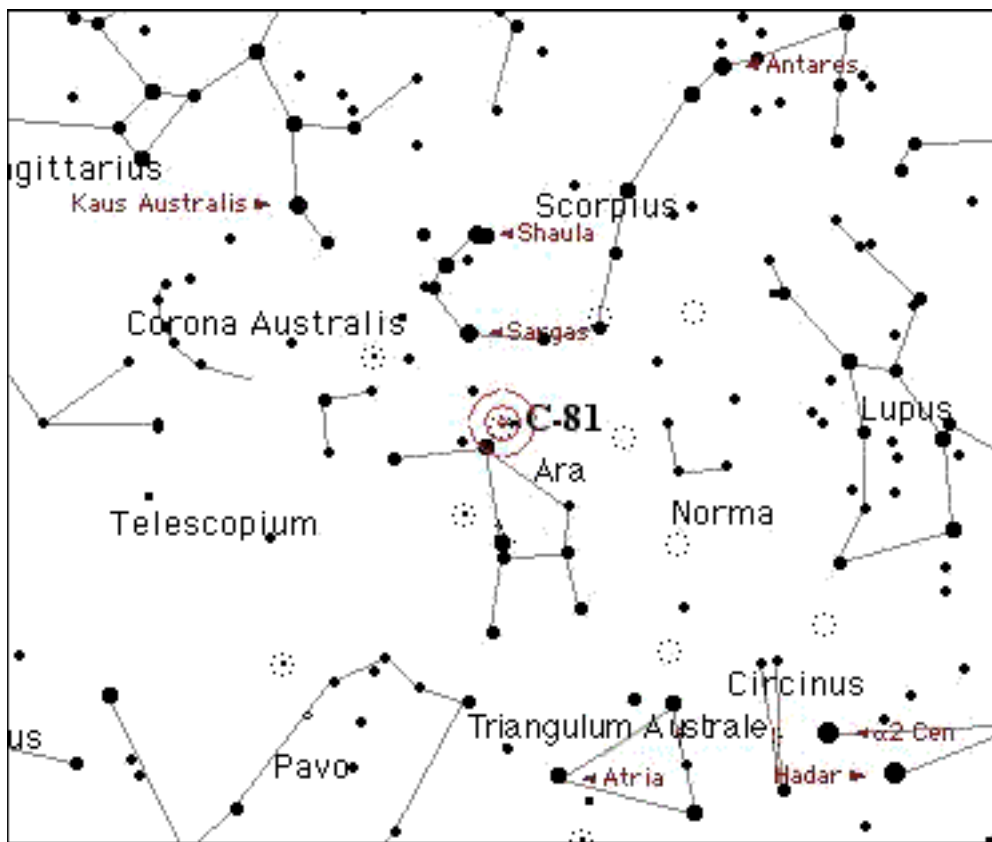

Star charts created by Starry Night Pro(TM) courtesy of Space.com Software

Caldwell# 082

Name/Designation C-82
NGC # 6193

Seen?
Date

Type Open Cluster
Constellation Ara
Magnitude 5.2 **Size** 15
RA 16 41.3 **Dec** -48 46