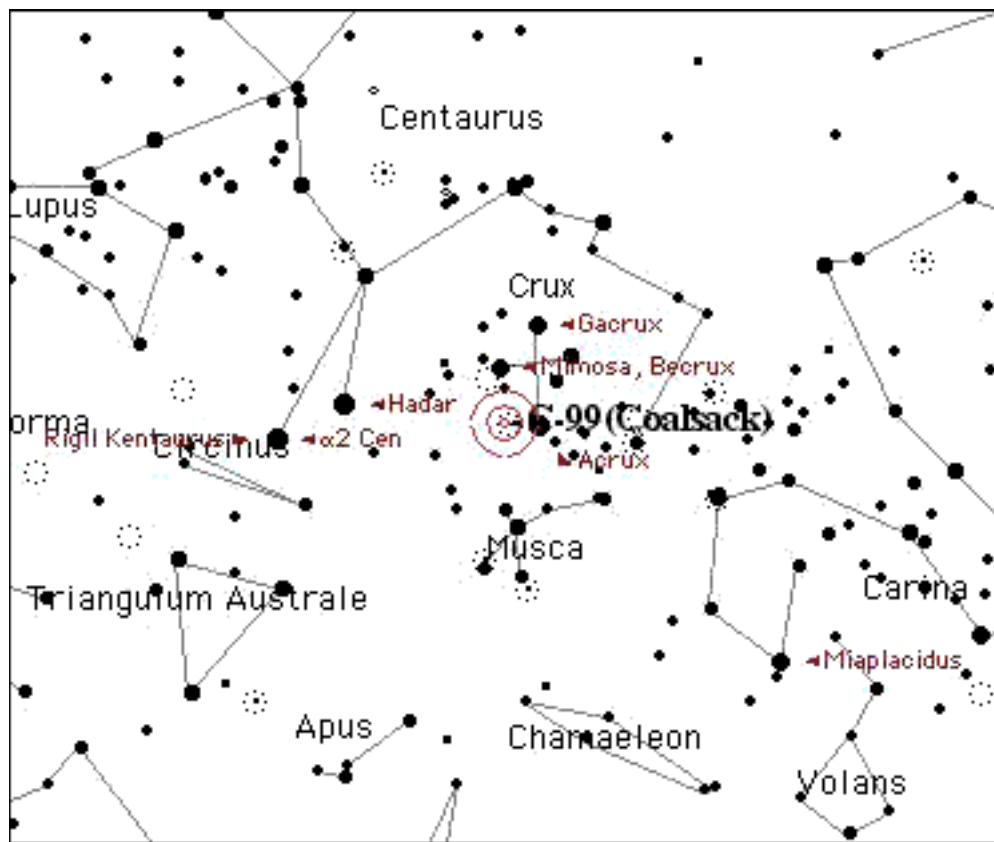

Sky Atlas 2000 page 25 *Other Chart Page(s)*
Description