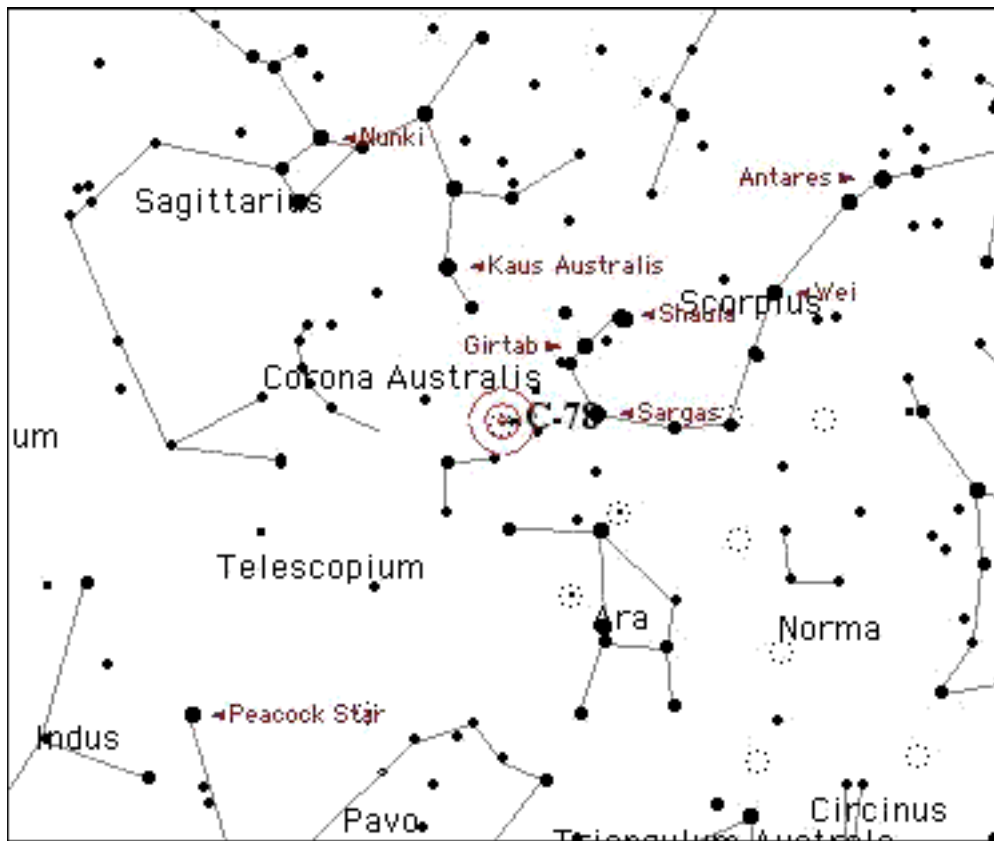

Caldwell# 078

Name/Designation C-78
NGC # 6541

Seen? ☐
Date

Type Globular Cluster   **Hemisphere** Southern
Constellation Corona Australis   **Season** Late Summer
Magnitude 6.6   **Size** 13
RA 18 08.0   **Dec** -43 42

Sky Atlas 2000 page 22   **Other Chart Page(s)**

Description

Observing Notes

Viewing Time Comments

Observing Site

Equipment

Sky : Seeing   **Transparency**

Comments

Star charts created by Starry Night Pro(TM) courtesy of Space.com Software