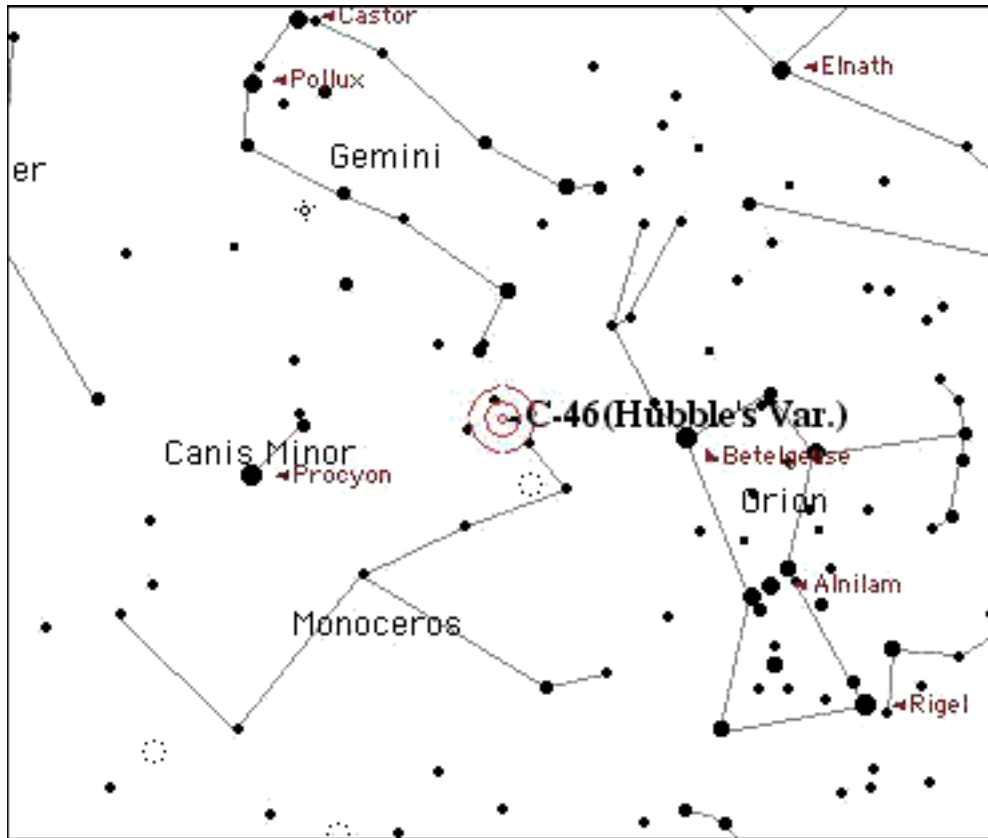

Star charts created by Starry Night Pro(TM) courtesy of Space.com Software