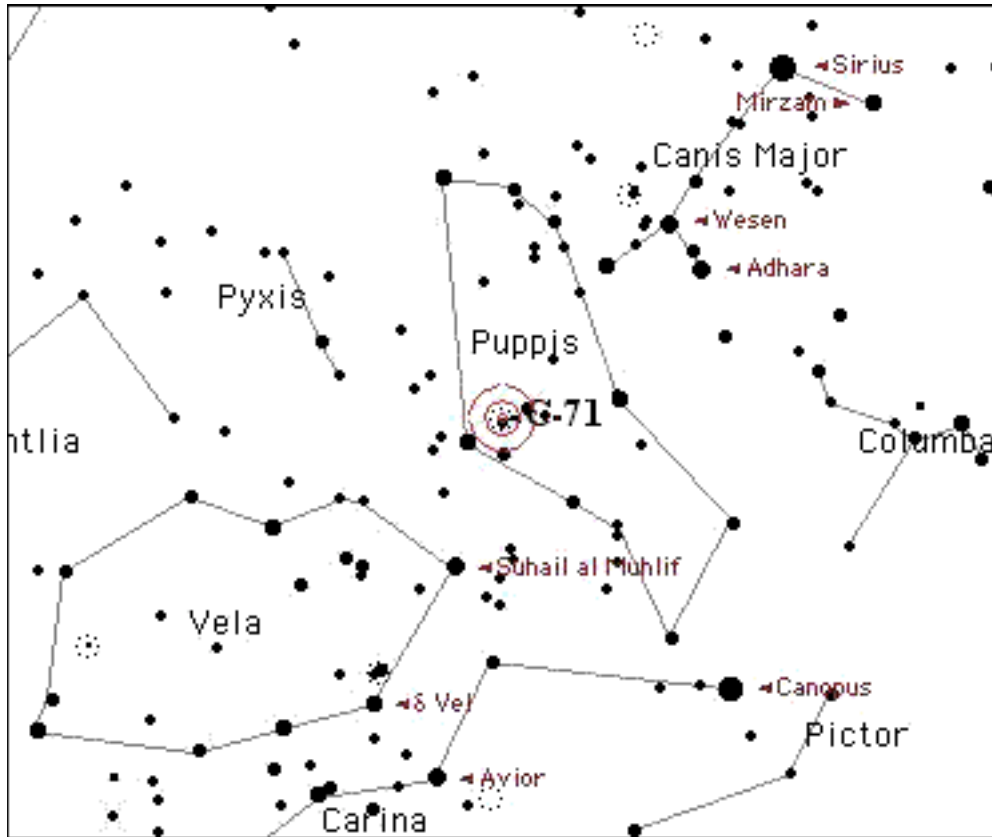

Caldwell# 071

Name/Designation C-71
NGC # 2477

Seen? ☐
Date

Type Open Cluster
Constellation Puppis
Magnitude 5.8
RA 07 52.3

Size 27
Dec -38 33

Hemisphere Either
Season Winter

Sky Atlas 2000 page 19 Other Chart Page(s)

Description

Observing Notes

Viewing Time Comments

Observing Site

Equipment

Sky : Seeing Transparency

Comments