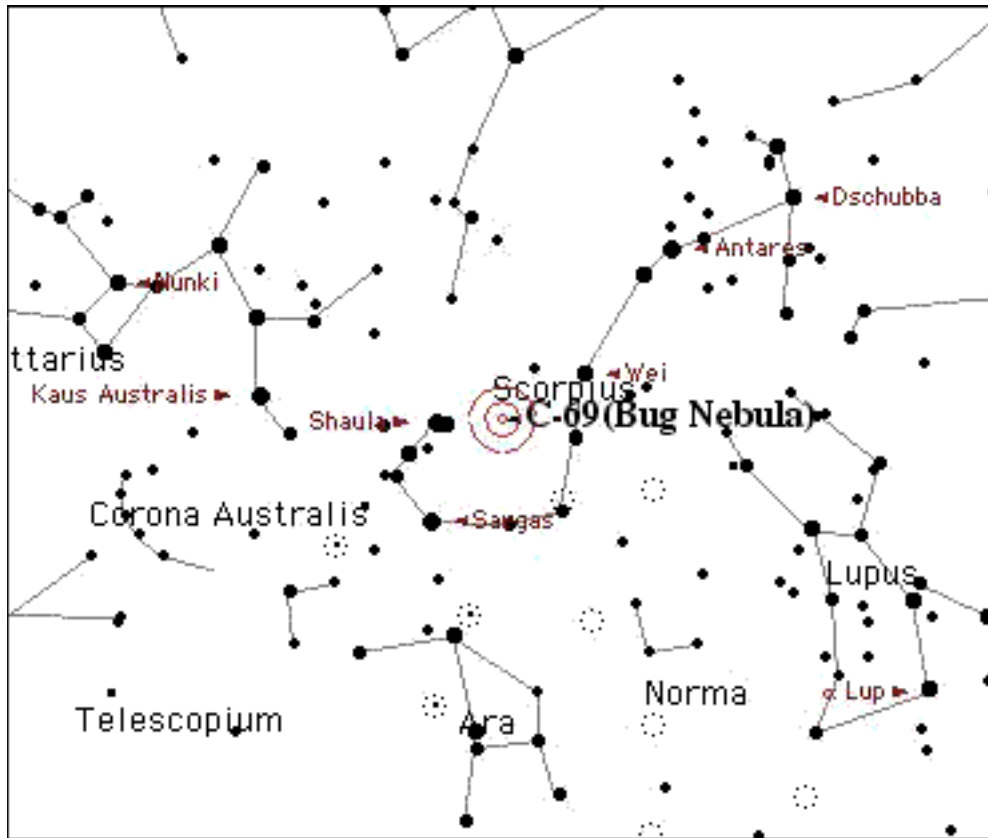

Comments

Caldwell# 070

Name/Designation C-70
NGC # 300

Seen?
Date

Type Galaxy Hemisphere Either
Constellation Sculptor Season Fall/Early Winter
Magnitude 8.7 Size 20 X 13
RA 00 54.9 Dec -37 41

Sky Atlas 2000 page 18 Other Chart Page(s)