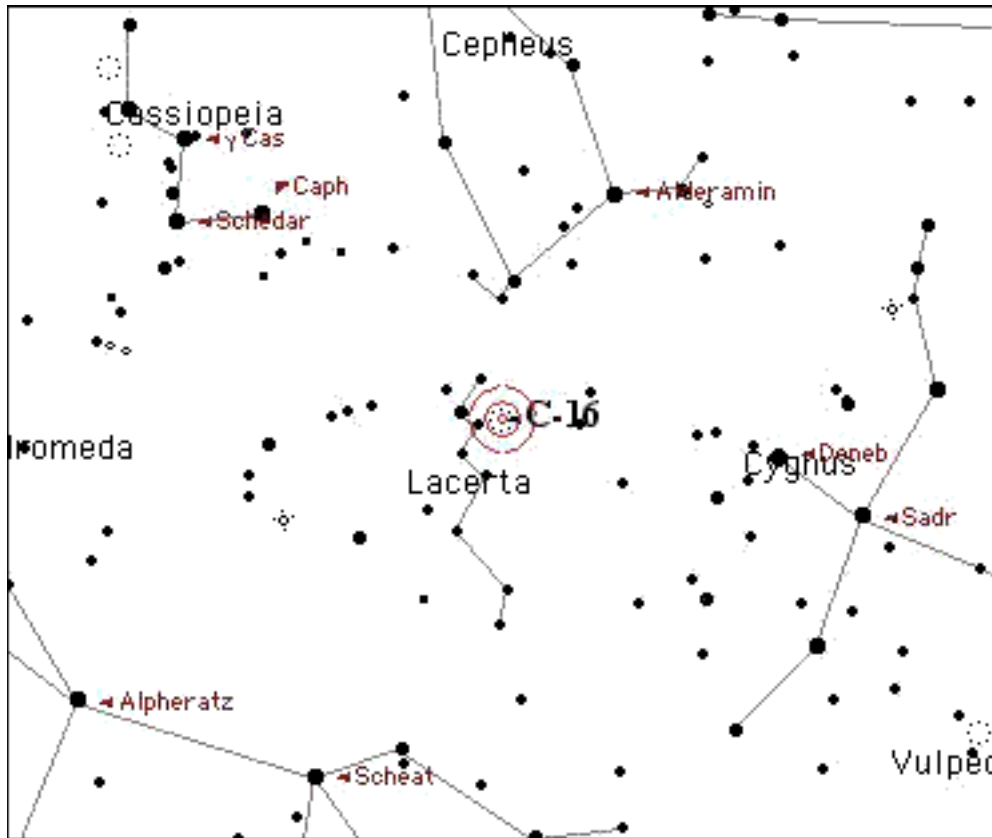

Caldwell# 016

Name/Designation C-16
NGC # 7243

Seen? ☐
Date

Type Open Cluster
Constellation Lacerta
Magnitude 6.4
RA 22 15.3

Size 21
Dec +49 53

Hemisphere Either
Season Late Summer

Sky Atlas 2000 page 9   *Other Chart Page(s)*

Description

Observing Notes

Viewing Time Comments

Observing Site

Equipment

Sky : Seeing   *Transparency*

Comments