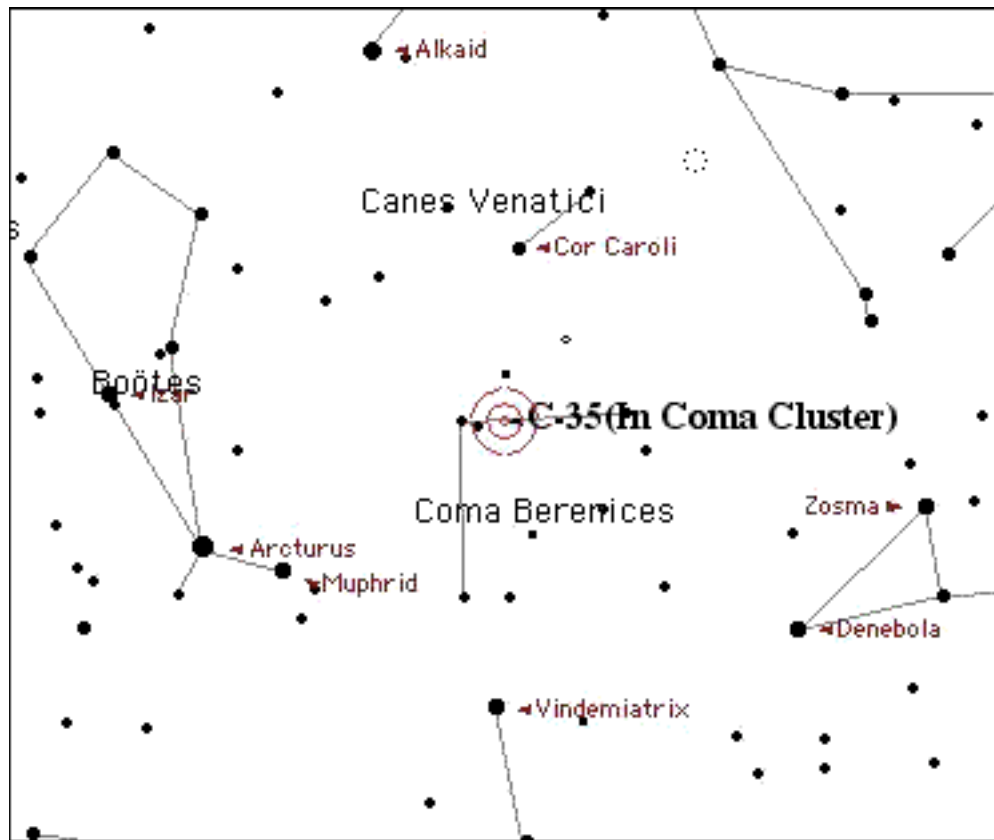

Sky Atlas 2000 page 7 **Other Chart Page(s)**

Description

Observing Notes

Viewing Time Comments

Observing Site

Equipment

Sky : Seeing **Transparency**

Comments