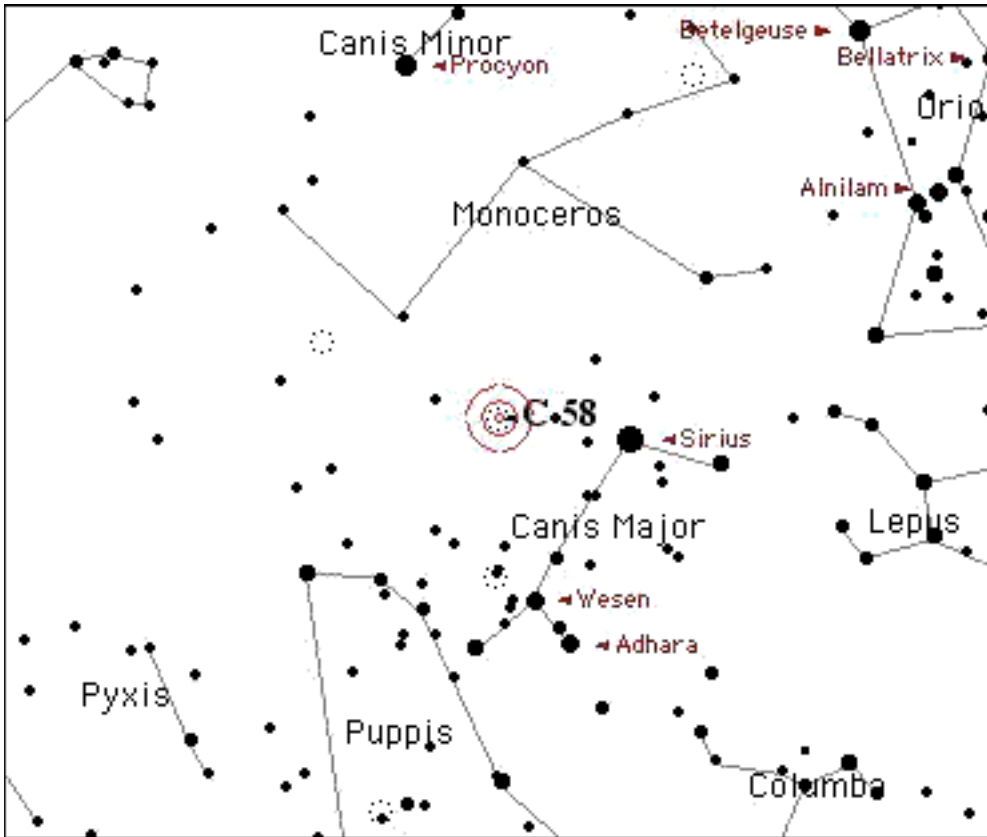

Observing Site

Equipment

Sky : Seeing Transparency

Comments

Star charts created by Starry Night Pro(TM) courtesy of Space.com Software

Caldwell# 059

Name/Designation C-59 (Ghost of Jupiter)
NGC # 3242

Seen?
Date