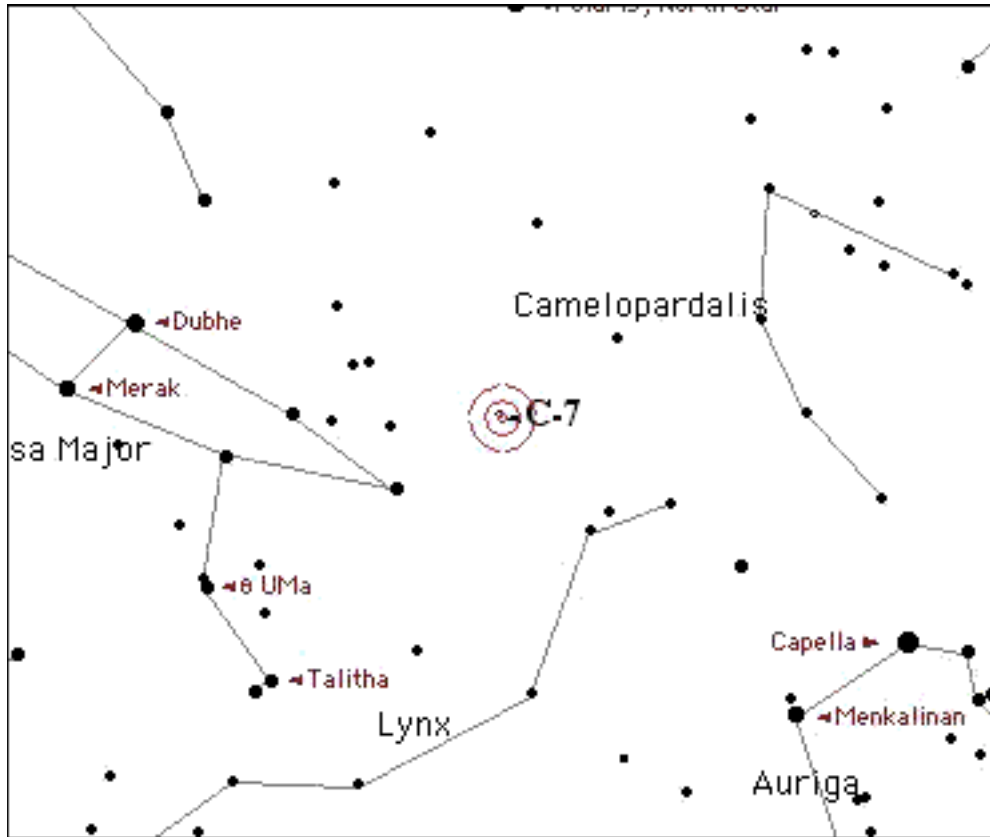

Star charts created by Starry Night Pro(TM) courtesy of Space.com Software

Caldwell# 008

Name/Designation C-8
NGC # 559

Seen?
Date

Type Open Cluster
Constellation Cassiopeia

Hemisphere Northern
Season Winter